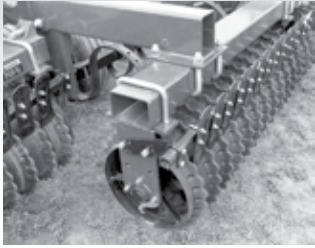

3210/3230 MULCHER

***Mulch, Firm and Level Seedbeds
to Reduce Air Pockets,
Conserve Moisture and Produce More
Uniform Seed Germination***

3 YEAR
WARRANTY

Ductile Iron Wheels: Landoll packers use 19" heavy-duty 6-spoke smooth rollers to evenly spread shock loads throughout the entire roller.

Crowfoot Rollers provide aggressive clod breaking action, leaving the soil with a loosely mulched surface. Reversing crowfoot rollers increases moisture retention, help control erosion and prevent crusting.

Two Tine Options: Unlike "C" Tines on competitive machines which are susceptible to plugging because residue can travel up the tooth and lodge on the tooth bar. Rugged Looped "C" tines vibrate and pull moisture to the surface, drop residue on the ground so the residue passes under the rollers. Extra Heavy-Duty Danish "S" tine has more vibrating action to rapidly stir the soil to eliminate stubborn clods and air pockets.

Hydraulic Depth Control - A single hydraulic cylinder controls transport height and tooth depth on 10' to 25' machines. The 30' machine features an individually operated hydraulic tooth depth control (optional on all other machines).