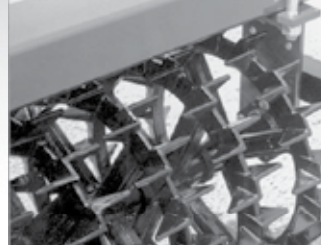

3210/3230 MULCHER

***Mulch, Firm and Level Seedbeds
to Reduce Air Pockets,
Conserve Moisture and Produce More
Uniform Seed Germination***

3 YEAR
WARRANTY

Ductile Iron Wheels: Landoll packers use 19" heavy-duty 6-spoke smooth rollers to evenly spread shock loads throughout the entire roller.

Crowfoot Rollers provide aggressive clod breaking action, leaving the soil with a loosely mulched surface. Reversing crowfoot rollers increases moisture retention, help control erosion and prevent crusting.

Two Tine Options: Unlike "C" Tines on competitive machines which are susceptible to plugging because residue can travel up the tooth and lodge on the tooth bar. Rugged Looped "C" tines vibrate and pull moisture to the surface, drop residue on the ground so the residue passes under the rollers. Extra Heavy-Duty Danish "S" tine has more vibrating action to rapidly stir the soil to eliminate stubborn clods and air pockets.

Hydraulic Depth Control - A single hydraulic cylinder controls transport height and tooth depth on 10' to 25' machines. The 30' machine features an individually operated hydraulic tooth depth control (optional on all other machines).