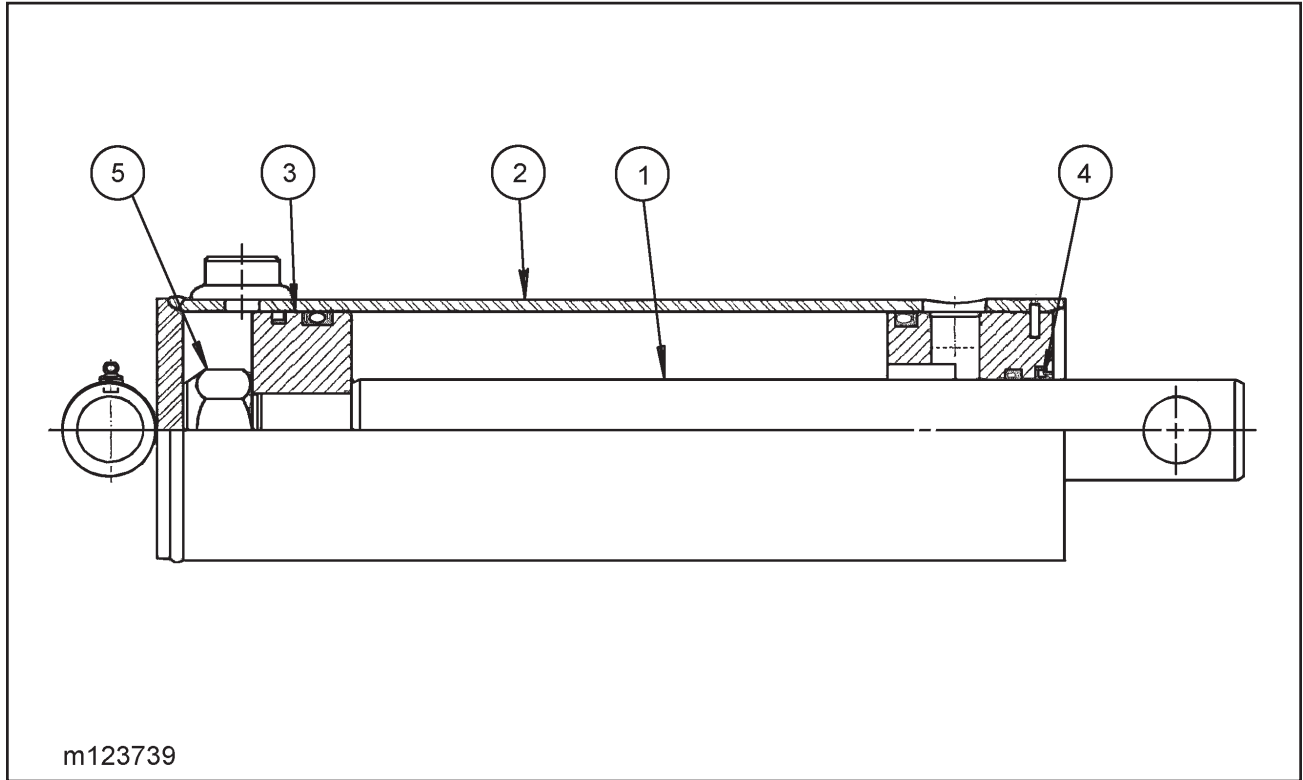

Figure 1-4 Hydraulic Valve Control Assembly

HYDRAULIC VALVE CONTROL ASSEMBLY

ITEM	PART NO.	DESCRIPTION	QTY.
	125070	FRAME ASSEMBLY	
1	95	KNOB	4
2	122906	BALL KNOB 1-3/8 RED W/ 3/8-24	2
3	123081	ROD NYLATRON 3/8 RD X 16-5/8	1
4	123717	ROD END, BALL JOINT 3/8	12
5	123745	ROD, CONTROL MIDDLE	3
6	123746	ROD, CONTROL RH	3
7	123801	STOP, TUBE HYD TILT	1
8	123802	STOP, ROD HYD TILT	1
9	123881	CONTROL WELDMENT ROD RH	3
10	123932	HANDLE, VALVE CONTROL CENTER	1
11	123933	HANDLE, VALVE CONTROL 2CD	1
12	123934	HANDLE, VALVE CONTROL OUTER	1
13	123935	ROD, CONTROL LH	3
14	1-557-010362-20	PIN, COTTER 3/32 X 1	12
15	1-557-010362-63	PIN, COTTER 1/4 X 2	2
16	1-512-010005-05	NUT, HEX LOCK 3/8-16 GRB	6
17	1-654-010051-05	SCREW, HEX HEAD CAP 3/8-16 X 1 GR5	6

Figure 1-5 3 x 108 Hydraulic Cylinder Assembly

CYLINDER, HYDRAULIC 3 X 108

ITEM	PART NO.	DESCRIPTION	QTY.
	122285	CYLINDER, HYDRAULIC 3 X 108	
1	131096	PISTON ROD	1
2	----	BUTT & TUBE ASSEMBLY	1
3	131097	PISTON	1
4	131098	GLAND	1
5	131099	SPACER	1
6	220000212	LOCKNUT 1-3/8 - 12	1
7	200300040	PORT PLUG	2
	122357	PACKING KIT (CONTAINS ALL SEALS AND O-RINGS)	