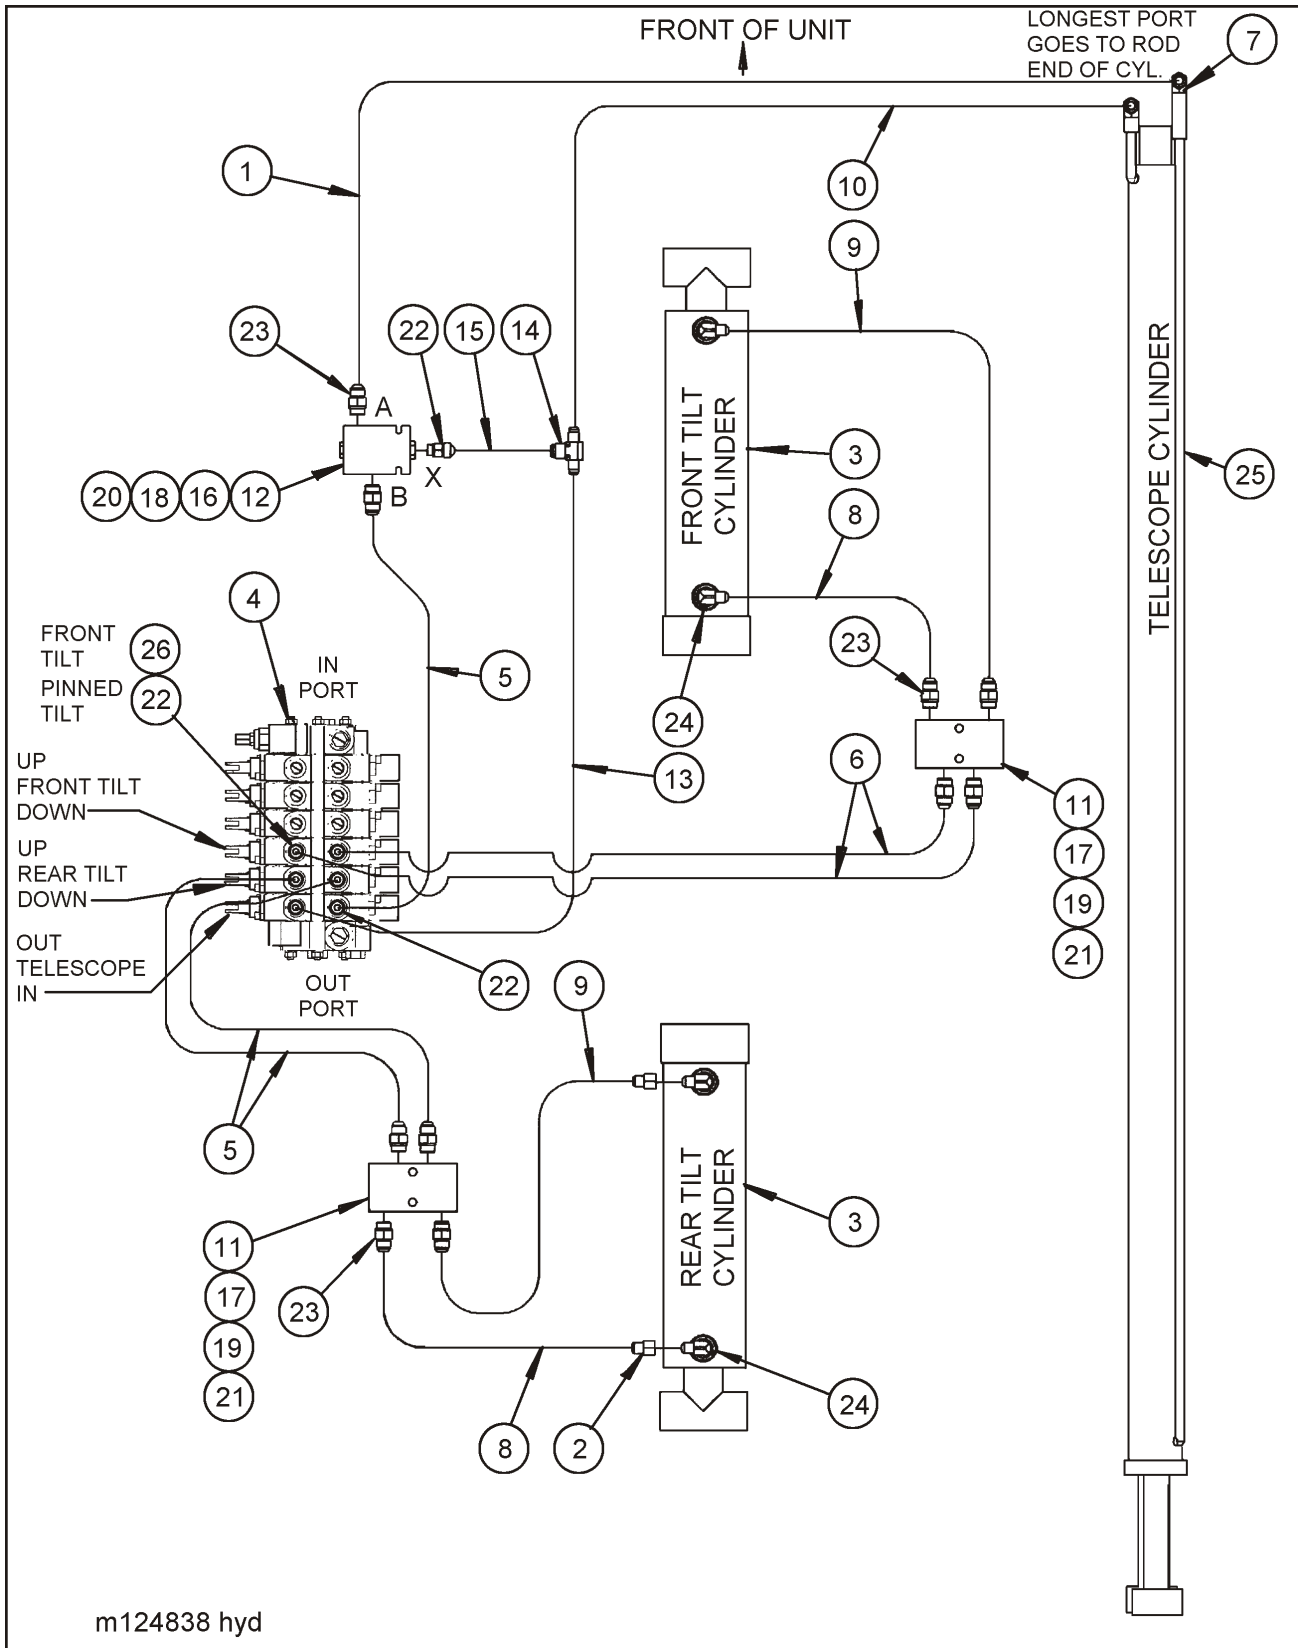

Figure 1-15 Wheellift Hydraulic Assembly

WHEELIFT HYDRAULIC ASSEMBLY

ITEM	PART NO.	DESCRIPTION	QTY.		
	124839	WHEELIFT ASSEMBLY	*		
	124840	WHEELIFT ASSEMBLY FRONT TILT		*	
	124841	WHEELIFT ASSEMBLY PINNED FRONT			*
1	117259	HOSE ASSEMBLY 3/8 X 48	1	--	--
2	118165	ADAPTER, HYD	2	--	--
3	122434	CYLINDER, 4 X 10 CF WL (SEE PAGE 1-28)	1	1	--
4	122666	VALVE, HYD 6 SPOOL 2500PSI (SEE PAGE 1-11)	REF	REF	REF
5	123062	HOSE ASSEMBLY, 3/8 X 27	3	--	--
6	123066	HOSE ASSEMBLY, 3/8 X 62	--	2	--
7	123086	ADAPTER, 90	2	--	--
8	123550	HOSE ASSEMBLY, 3/8 X 27	1	1	--
9	123551	HOSE ASSEMBLY, 3/8 X 30	1	1	--
10	125659	HOSE ASSEMBLY, 3/8 X 48	1	--	--
11	124696	VALVE, CHECK DBL PILOT (NO PIECE PARTS)	1	1	--
12	124697	VALVE, CHK PIVOT SINGLE (NO PIECE PARTS)	1	--	--
13	125559	HOSE ASSEMBLY, 3/8 X 16	1	--	--
14	125560	ADAPTER, TEE	1	--	--
15	127803	HOSE ASSEMBLY, 3/8 X 10	1	--	--
16	1-512-010005-01	NUT, HEX LOCK 1/4-20 GRB	2	--	--
17	1-512-010005-05	NUT, HEX LOCK 3/8-16 GRB	4	4	--
18	1-654-010047-10	SCREW, HEX HEAD CAP 1/4-20 X 2 GR5	2	--	--
19	1-654-010051-09	SCREW, HEX HEAD CAP 3/8-16 X 2 GR5	2	2	--
20	1-861-010032-07	WASHER, FLAT 1/4W	2	--	--
21	1-861-010032-11	WASHER, FLAT 3/8W	2	6	--
22	202702-6-8S	ADAPTER	5	2	--
23	202702-8-8S	ADAPTER	6	4	--
24	2062-8-6S	ELBOW 90	2	2	--
25	3-242-010111	CYLINDER, 2-1/2 X 63 (SEE PAGE 1-29)	1	--	--
26	900598-6S	PLUG, O-RING	--	--	2