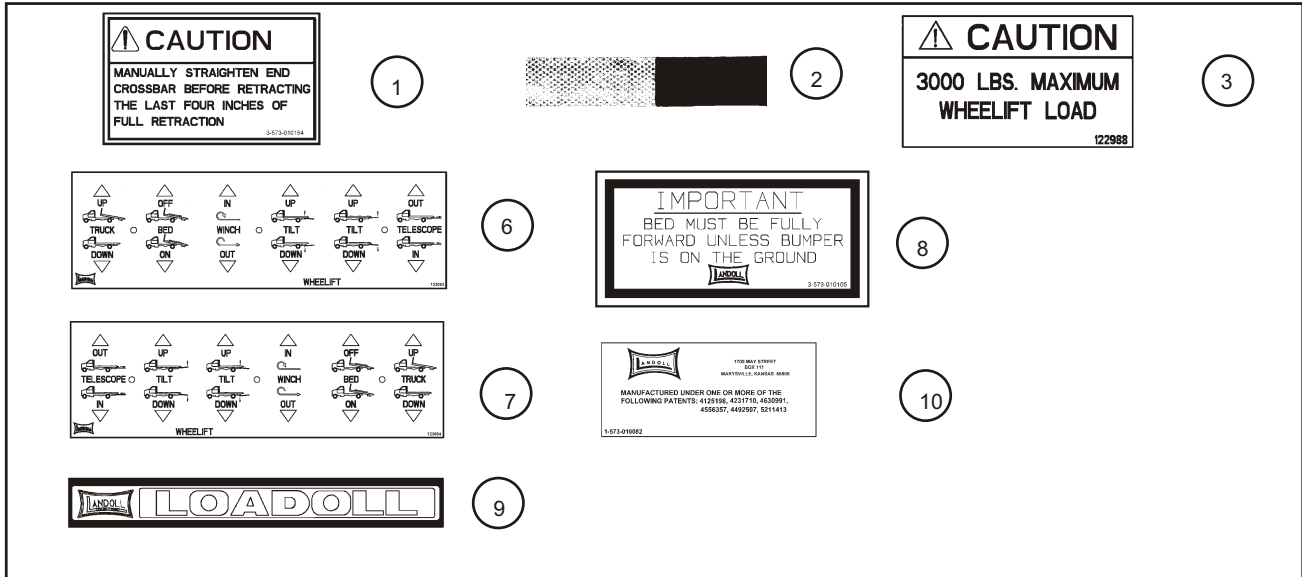

NOTE: TOOLBOX (ITEM 7) INCLUDES MOUNTING BRACKETS

Figure 1-34 Miscellaneous Options

MISCELLANEOUS OPTIONS

ITEM	PART NO.	DESCRIPTION	QTY.
1	3-174-010005	TOWBAR CHAIN ASSEMBLY	1
2	3-174-010030	FRONT SLING	1
3	123053	FRONT CHAIN SLING	1
4	123054	CHAIN ASSEMBLY 10'	1
5	123055	CHAIN ASSEMBLY 6'	1
6	125602	WHEEL INSERTS SS 19.5 IH (NOT SHOWN)	1
7	3-446-010036	MAGNETIC TOW LIGHT (NOT SHOWN)	1
8	3-744-010011	STRAP RATCHET BINDER	1
9	3-174-010044	CHAIN ASSEMBLY, 10'	1
10	B5-407-163	HYDRAULIC QUICK COUPLER CF BUMPER (INCL 11-12) (NOT SHOWN)	1
11	2045-6-8S	PIPE SWIVEL REDUCER 3/8-1/2 (NOT SHOWN)	2
12	4050-4	COUPLER, BODY HALF FEMALE (NOT SHOWN)	2
13	3-266-010046	DRIVELINE BALANCE 3 PIECE (NOT SHOWN)	1
14	123829	DRIVELINE MODIFICATION IH4400 (NOT SHOWN)	1
	123718	DRIVELINE MODIFICATION PETERBUILT (NOT SHOWN)	1
	124297	DRIVELINE MODIFICATION FORD 650 (NOT SHOWN)	1
	123244	DRIVELINE MOD. KENWORTH T400 (NOT SHOWN)	1
	122470	DRIVELINE MODIFICATION IH4300 (NOT SHOWN)	1