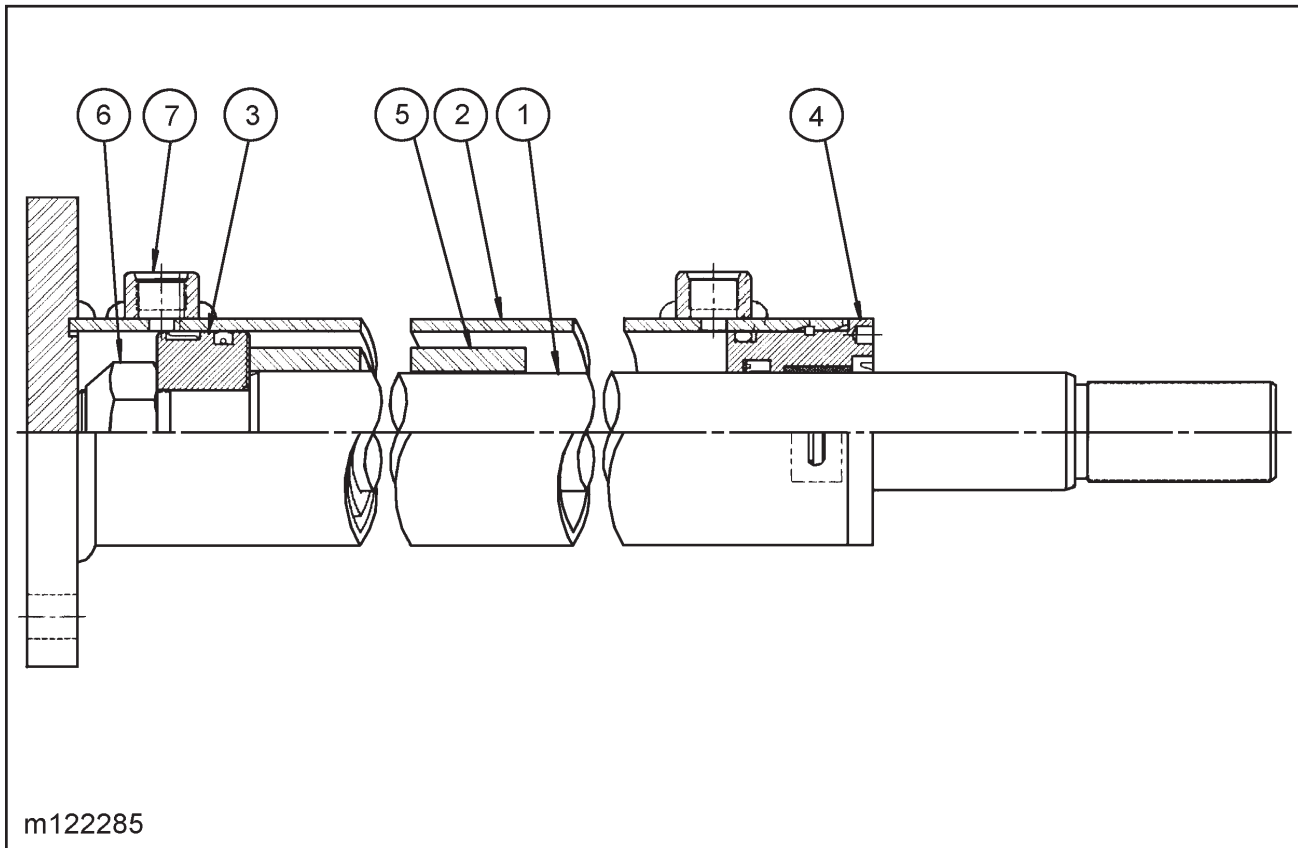

Figure 1-3 Hydraulic Assembly

HYDRAULIC ASSEMBLY

ITEM	PART NO.	DESCRIPTION	QTY.
	125070	FRAME ASSEMBLY	
1	122285	CYLINDER, 3 X 108 (SEE PAGE 1-8)	1
2	123739	CYLINDER, WELDED 4 X 20 (SEE PAGE 1-9)	2
3	1-512-010005-05	NUT, HEX LOCK 3/8-16 GRB	2
4	1-654-010051-05	SCREW, HEX HEAD CAP 3/8-16 X 1 GR5	2
5	1-861-010032-11	WASHER, FLAT 3/8W	2
6	101014	HOSE ASSEMBLY 1/2 X 48	1
7	118165	ADAPTER, HYDRAULIC	2
8	122666	VALVE, HYD 6 SPOOL 2500 PSI (SEE PAGE 1-11)	1
9	123079	HOSE ASSEMBLY 3/8 X 62	1
10	123812	HOSE ASSEMBLY 3/8 X 160	1
11	123872	HOSE, 1/2 X 248	1
12	123873	HOSE ASSEMBLY 3/8 X 190	4
13	124696	VALVE, CHECK DOUBLE PILOT O-RING (NO PIECE PARTS)	1
14	125558	HOSE ASSEMBLY 3/4 X 188	1
15	125603	HOSE ASSEMBLY 3/8 X 26	2
16	1-397-010301296	HOSE ASSEMBLY 1/2 X 296	1
17	1-654-010051-09	SCREW, HEX HEAD CAP 3/8-16 X 2 GR5	2
18	1-861-010034-11	WASHER, SPLIT LOCK 3/8	3
19	2024-8-8S	ADAPTER 90	4
20	202702-6-8S	ADAPTER	6
21	202702-8-6S	ADAPTER	2
22	202702-8-8S	ADAPTER	3
23	203102-8-8S	ADAPTER, TEE	2
24	2062-10-12S	ADAPTER, 90	1
25	2062-10-8S	ADAPTER, 90	1
26	2062-8-8S	ADAPTER, 90	1

Figure 1-4 Hydraulic Valve Control Assembly

HYDRAULIC VALVE CONTROL ASSEMBLY

ITEM	PART NO.	DESCRIPTION	QTY.
	125070	FRAME ASSEMBLY	
1	95	KNOB	4
2	122906	BALL KNOB 1-3/8 RED W/ 3/8-24	2
3	123081	ROD NYLATRON 3/8 RD X 16-5/8	1
4	123717	ROD END, BALL JOINT 3/8	12
5	123745	ROD, CONTROL MIDDLE	3
6	123746	ROD, CONTROL RH	3
7	123801	STOP, TUBE HYD TILT	1
8	123802	STOP, ROD HYD TILT	1
9	123881	CONTROL WELDMENT ROD RH	3
10	123932	HANDLE, VALVE CONTROL CENTER	1
11	123933	HANDLE, VALVE CONTROL 2CD	1
12	123934	HANDLE, VALVE CONTROL OUTER	1
13	123935	ROD, CONTROL LH	3
14	1-557-010362-20	PIN, COTTER 3/32 X 1	12
15	1-557-010362-63	PIN, COTTER 1/4 X 2	2
16	1-512-010005-05	NUT, HEX LOCK 3/8-16 GRB	6
17	1-654-010051-05	SCREW, HEX HEAD CAP 3/8-16 X 1 GR5	6