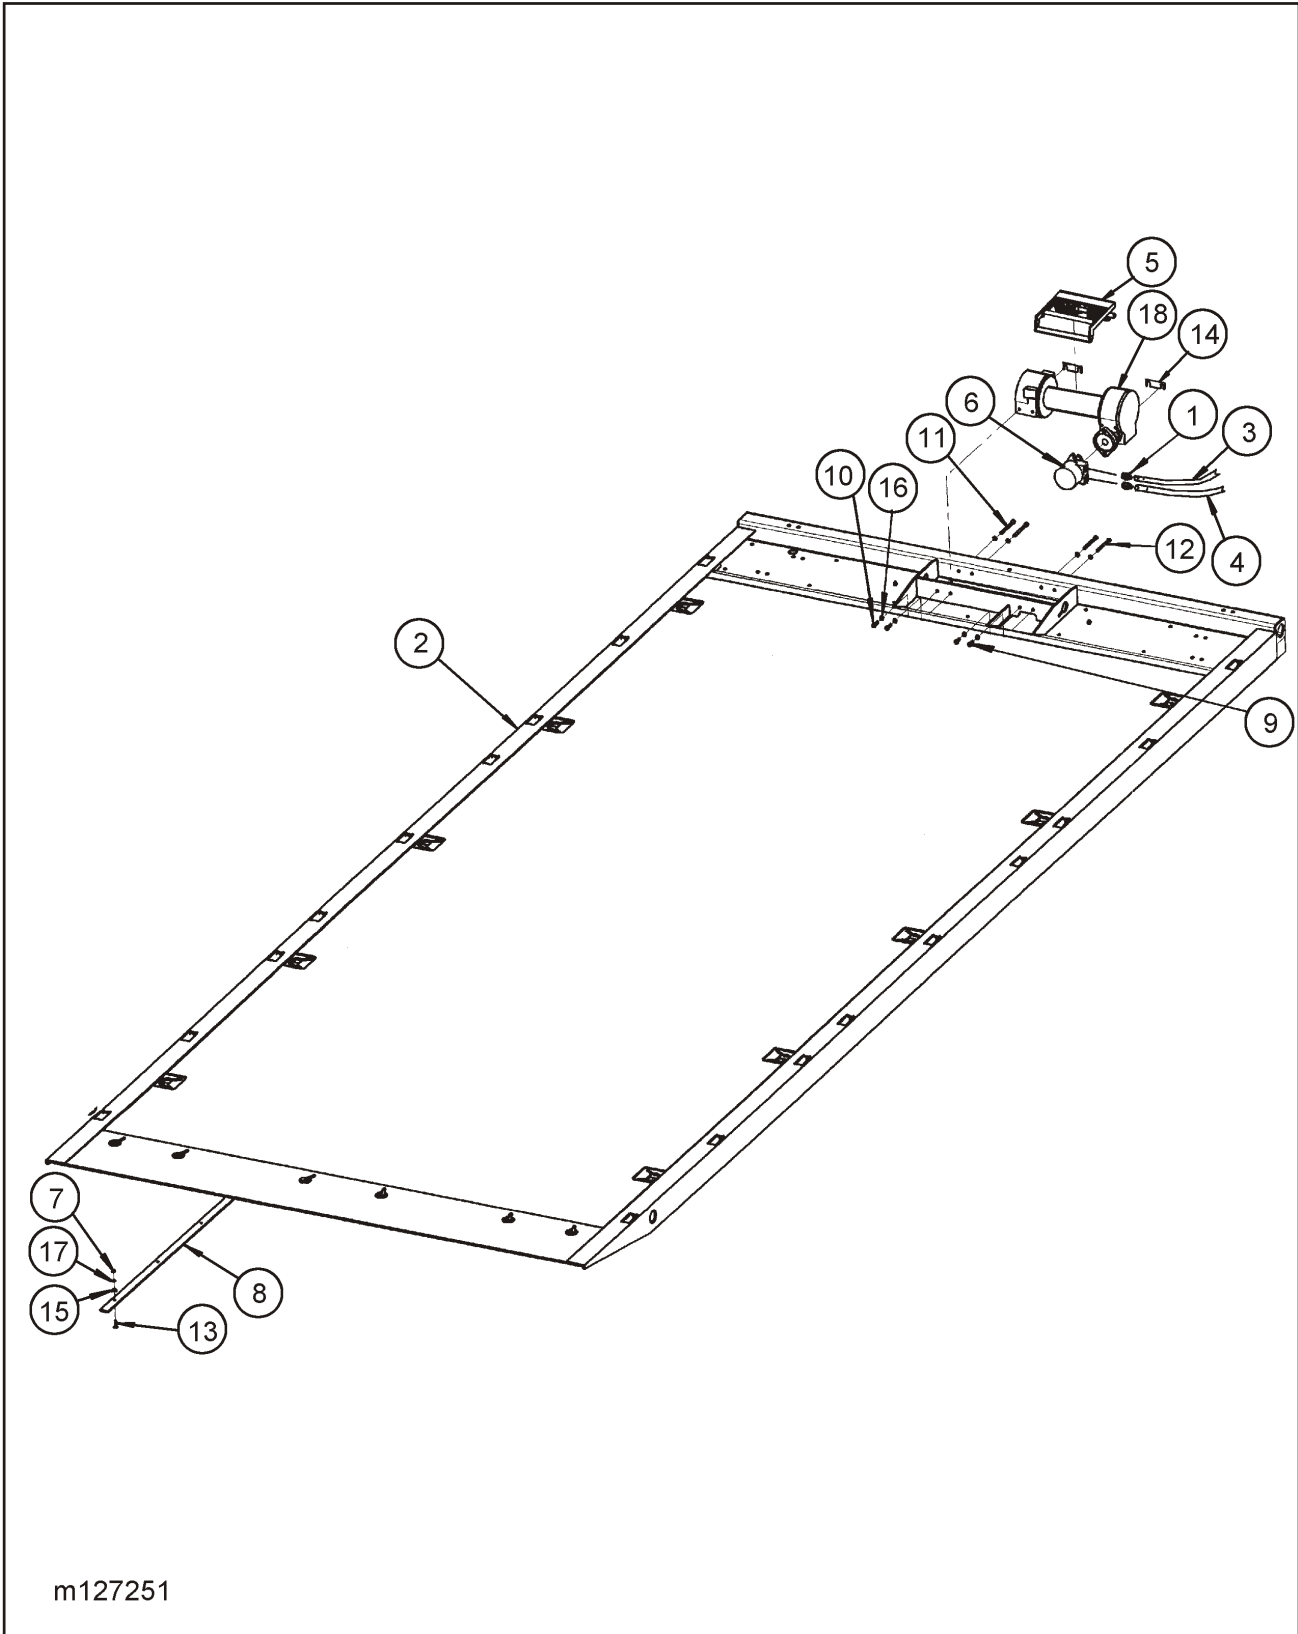

* TOTAL QTY OF 2 USED ON 19' BED; TOTAL QTY OF 4 USED ON 22' BED

** TOTAL QTY OF 2 USED ON 19' BED; NONE USED ON 22' BED

Figure 1-12 Steel Bed Assembly

STEEL BED ASSEMBLY

ITEM	PART NO.	DESCRIPTION	QTY
1	202702-10-8S	ADAPTER #10	2
2	127229	BED WELDMENT, STEEL 22 X 102 FLAT	1
	123768	BED WELDMENT, STEEL 22 X 102	1
3	100560	HOSE ASSEMBLY 1/2 X 56	1
4	123546	HOSE ASSEMBLY 1/2 X 56	1
5	122547	LEVEL WINDER, MODEL I (PRIOR 04/2004)	1
	131644	WINCH TENSIONER INSTALLATION (AFTER 04/2004) (SEE PAGE 1-39)	1
6	3-481-010012	MOTOR, HYDRAULIC 2.8 CI/R 2 BOLT (SEE PAGE 1-38)	1
7	1-512-010007-06	NUT, HEX 5/16-18 GRB	32
8	123828	PLASTIC SLIDE STEEL BED	4
9	1-654-010051-05	SCREW, HEX HEAD CAP 3/8-16 X 1 GR5	2
10	1-654-010051-06	SCREW, HEX HEAD CAP 3/8-16 X 1-1/4 GR5	2
11	129698	SCREW, HEX HEAD CAP 3/8-16 X 4-1/2 GR5	2
12	129697	SCREW, HEX HEAD CAP 3/8-16 X 2-1/4 GR5	2
13	1-654-010034-06	SCREW, HEX SOCKET CTSK 5/16 X 1-1/4	32
14	3-684-010031	SHIM, WINCH 8M	2
15	1-861-010032-09	WASHER, FLAT 5/16W	32
16	1-861-010034-11	WASHER, SPLIT LOCK 3/8	8
17	1-861-010034-10	WASHER, SPLIT LOCK 5/16	32
18	123404	WINCH 9000 LB WIDE DRUM LEVER (SEE PAGE 1-37)	1
19	123025	CABLE, 3/8 W/ HOOK X 50' (STD)	1
	124938	CABLE, 3/8 W/ HOOK X 75' (OPTION) (NOT SHOWN)	1