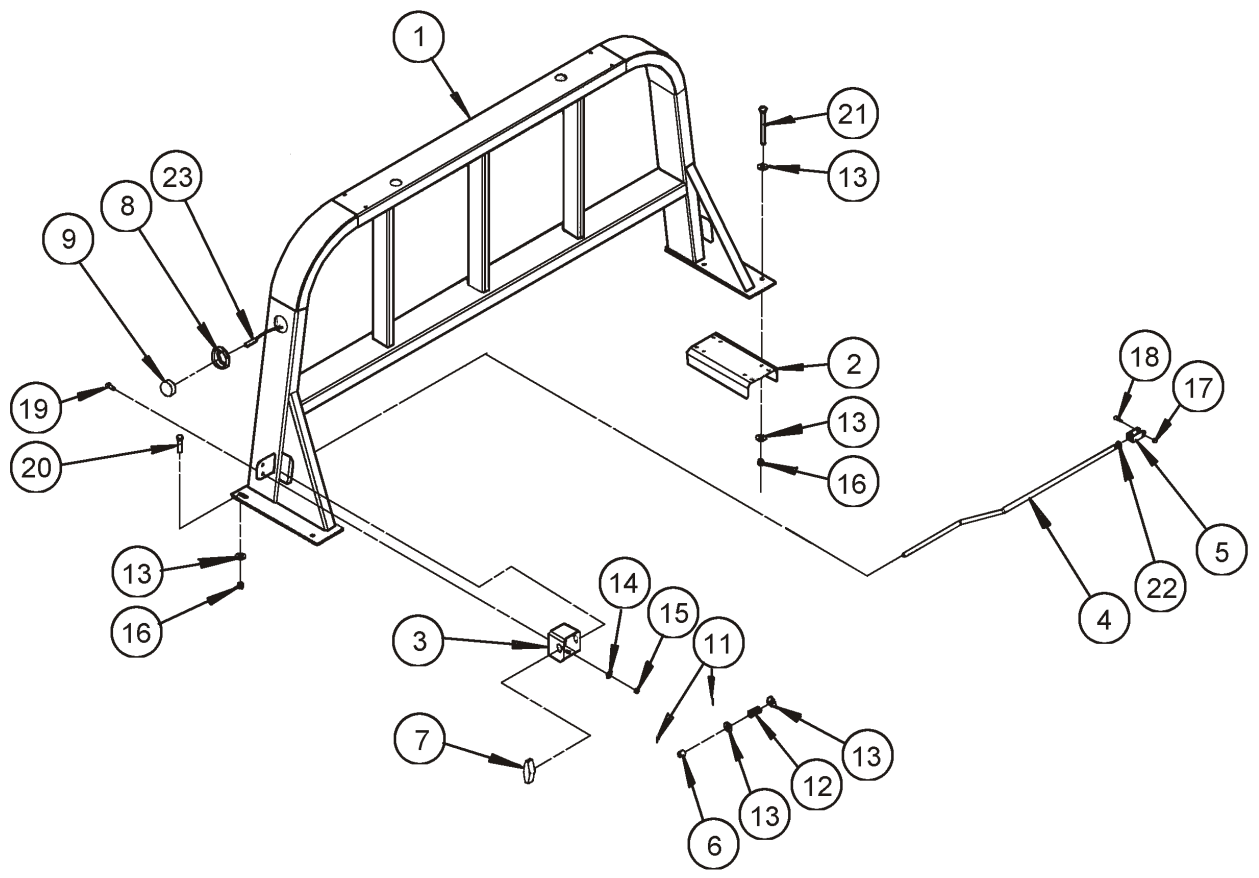

m126723

Figure 1-18 Bulkhead Assembly