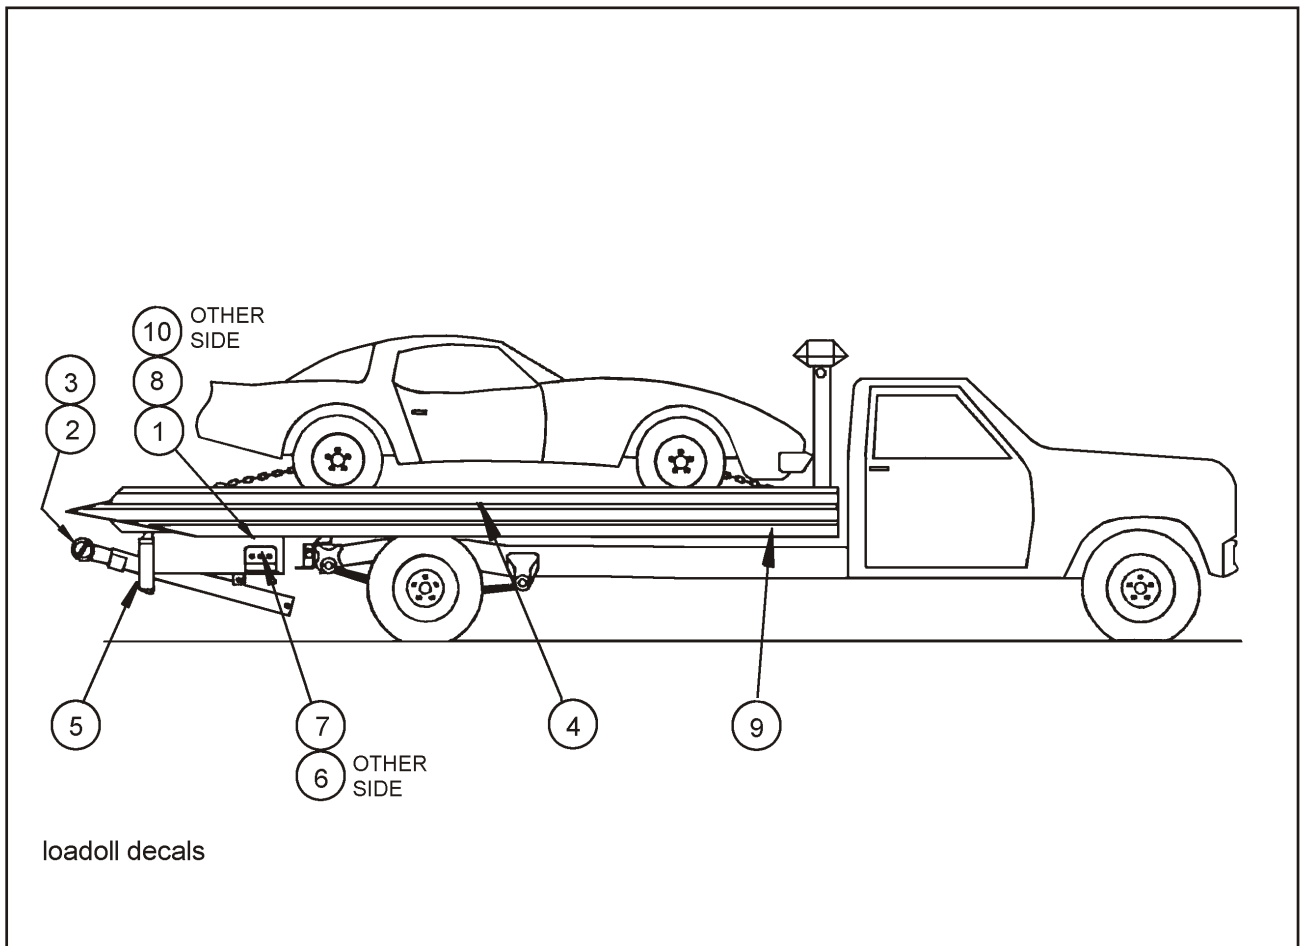

Figure 1-35 Decals

Figure 1-36 Decal Placement

DECAL PLACEMENT

ITEM	PART NO.	DESCRIPTION	QTY.
1	3-573-010154	DECAL, STRAIGHTEN CROSSBAR	1
2	3-573-010377	DECAL, REFLEXITE TAPE RED/WHITE	AR
3	122988	DECAL, 3000 LB WHEELIFT	1
4	3-573-010066	DECAL, BLACK	AR
5	106544	ANTI-SLIP TAPE BLACK 4"	AR
6	123063	DECAL, OPERATION LH W/L	1
7	123064	DECAL, OPERATION RH W/L	1
8	3-573-010105	DECAL, IMPORTANT BED FORWARD	1
9	3-573-010195	DECAL, LOADOLL	3
10	1-573-010082	DECAL, PATENT TRAILERS	1