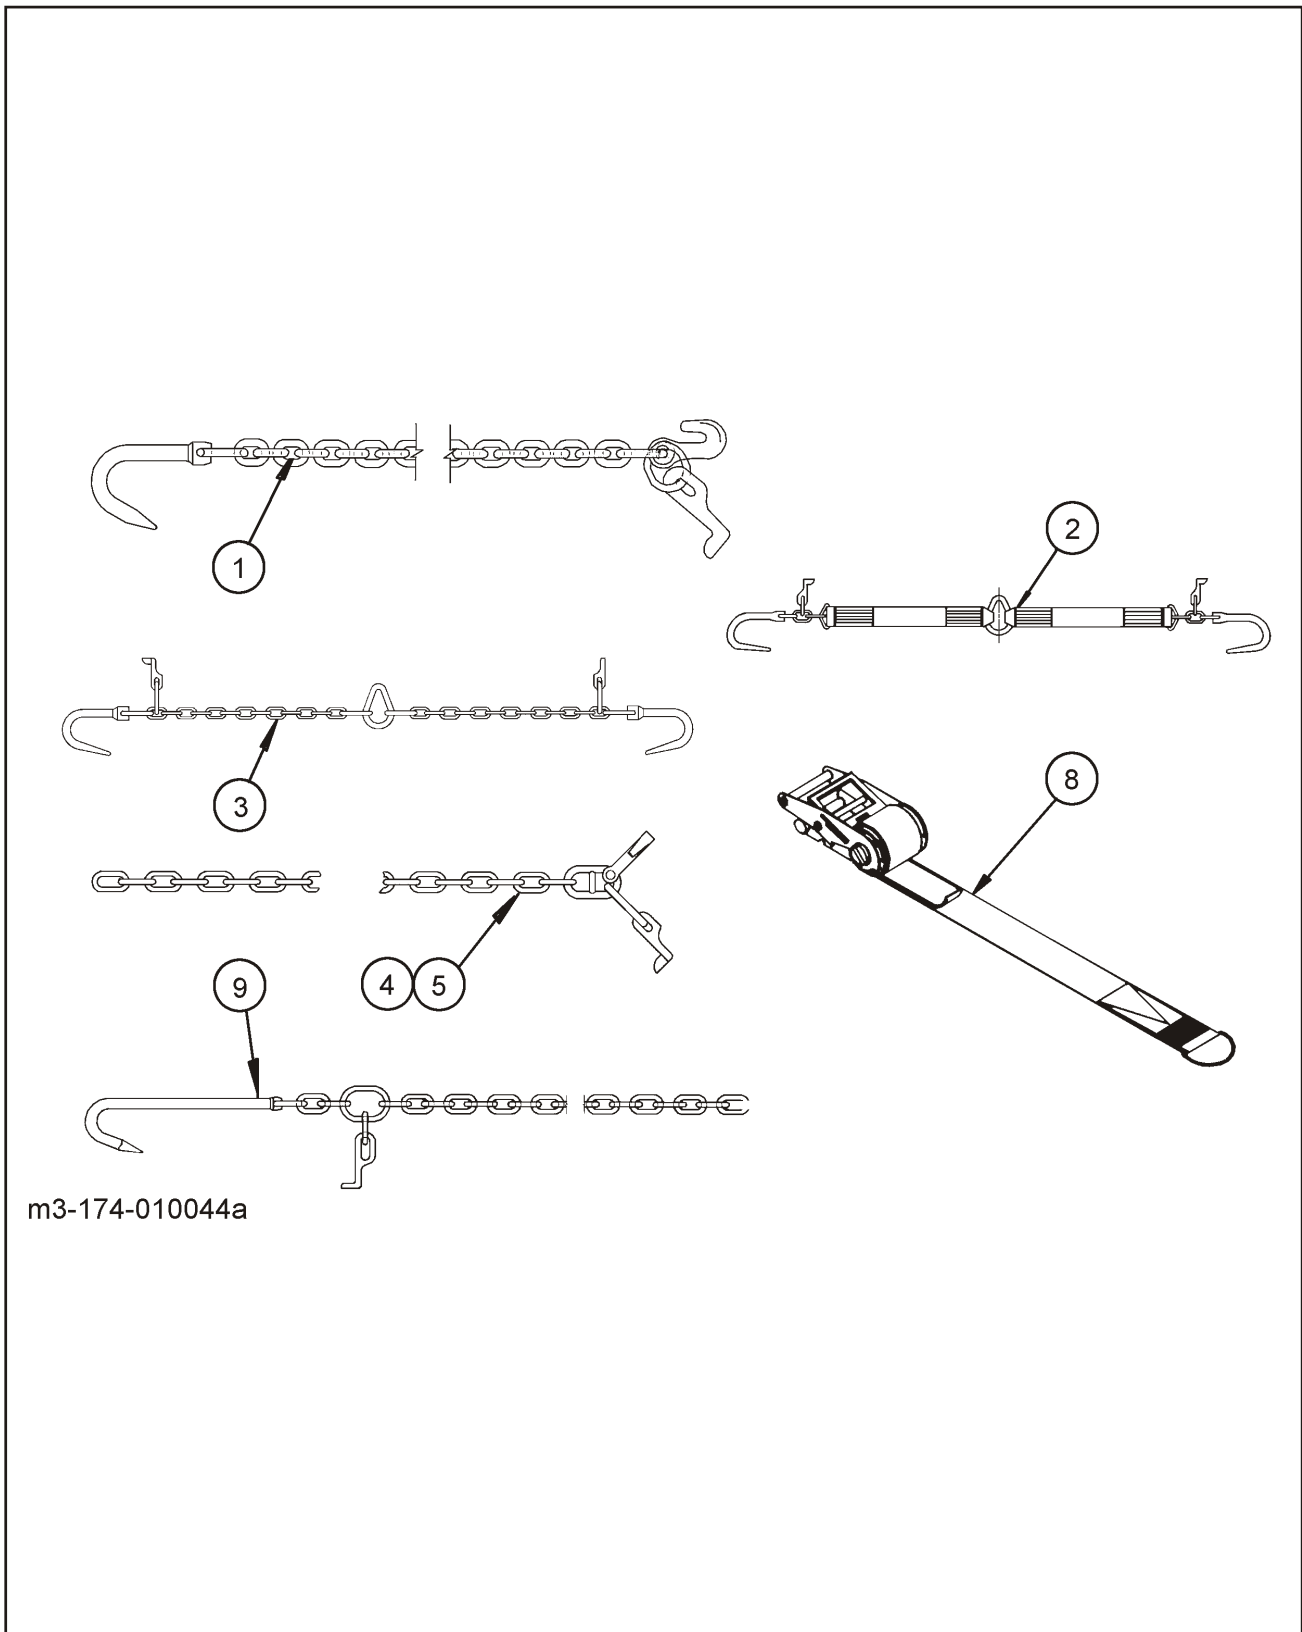

NOTE: TOOLBOX (ITEM 7) INCLUDES MOUNTING BRACKETS

Figure 1-34 Miscellaneous Options

MISCELLANEOUS OPTIONS

ITEM	PART NO.	DESCRIPTION	QTY.
1	3-174-010005	TOWBAR CHAIN ASSEMBLY	1
2	3-174-010030	FRONT SLING	1
3	123053	FRONT CHAIN SLING	1
4	123054	CHAIN ASSEMBLY 10'	1
5	123055	CHAIN ASSEMBLY 6'	1
6	125602	WHEEL INSERTS SS 19.5 IH (NOT SHOWN)	1
7	3-446-010036	MAGNETIC TOW LIGHT (NOT SHOWN)	1
8	3-744-010011	STRAP RATCHET BINDER	1
9	3-174-010044	CHAIN ASSEMBLY, 10'	1
10	B5-407-163	HYDRAULIC QUICK COUPLER CF BUMPER (INCL 11-12) (NOT SHOWN)	1
11	2045-6-8S	PIPE SWIVEL REDUCER 3/8-1/2 (NOT SHOWN)	2
12	4050-4	COUPLER, BODY HALF FEMALE (NOT SHOWN)	2
13	3-266-010046	DRIVELINE BALANCE 3 PIECE (NOT SHOWN)	1
14	123829	DRIVELINE MODIFICATION IH4400 (NOT SHOWN)	1
	123718	DRIVELINE MODIFICATION PETERBUILT (NOT SHOWN)	1
	124297	DRIVELINE MODIFICATION FORD 650 (NOT SHOWN)	1
	123244	DRIVELINE MOD. KENWORTH T400 (NOT SHOWN)	1
	122470	DRIVELINE MODIFICATION IH4300 (NOT SHOWN)	1