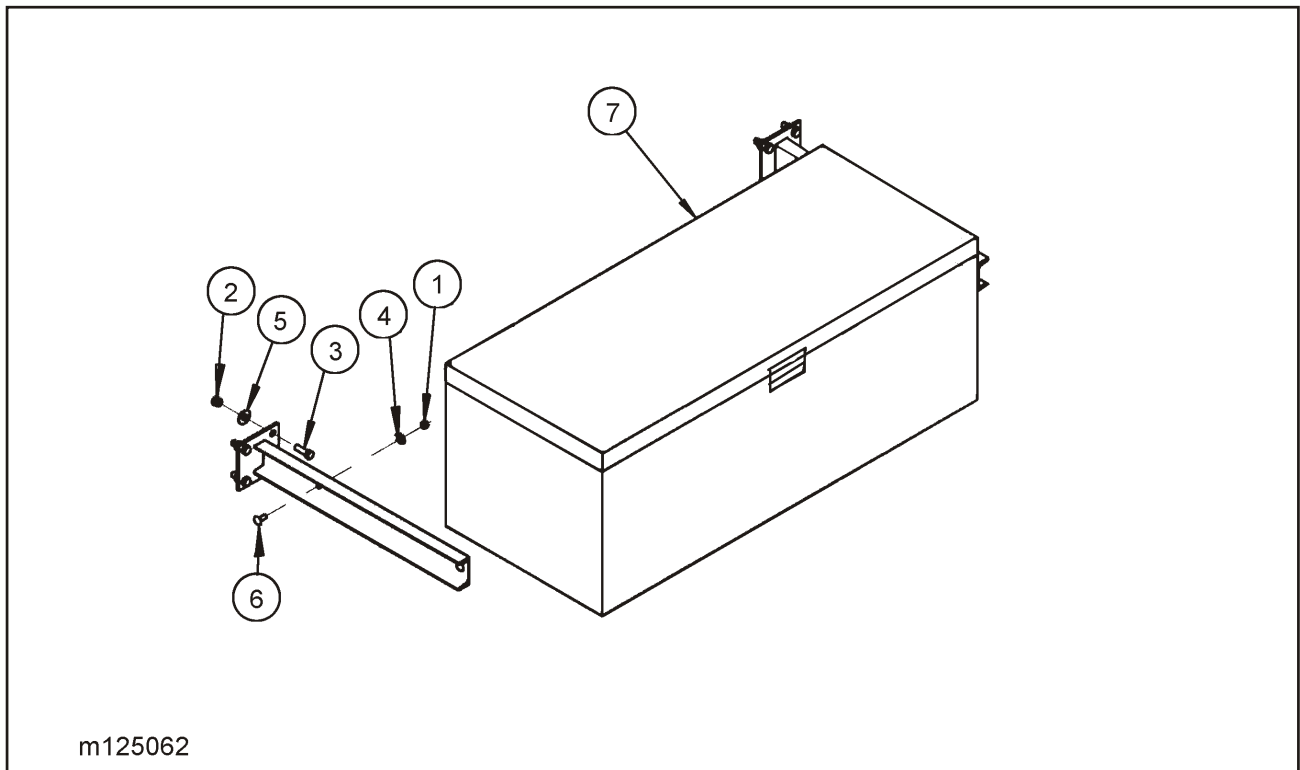

Figure 1-32 Bolt-on Hook Tie Down Kit

BOLT-ON HOOK TIE DOWN KIT

ITEM	PART NO.	DESCRIPTION	QTY.
	123300	BOLT-ON HOOK TIED DOWN KIT	
1	1-512-010005-09	NUT, HEX LOCK 1/2-13 GRB	4
2	1-654-010055-03	SCREW, HEX HEAD CAP 1/2-13 X 1-1/2 GR5	4
3	1-861-010032-14	WASHER, FLAT 1/2N	4
4	123057	HOOK, TIE DOWN BOLT-ON	1
5	123058	PLATE, BACK-UP HOOK TIE DOWN	1