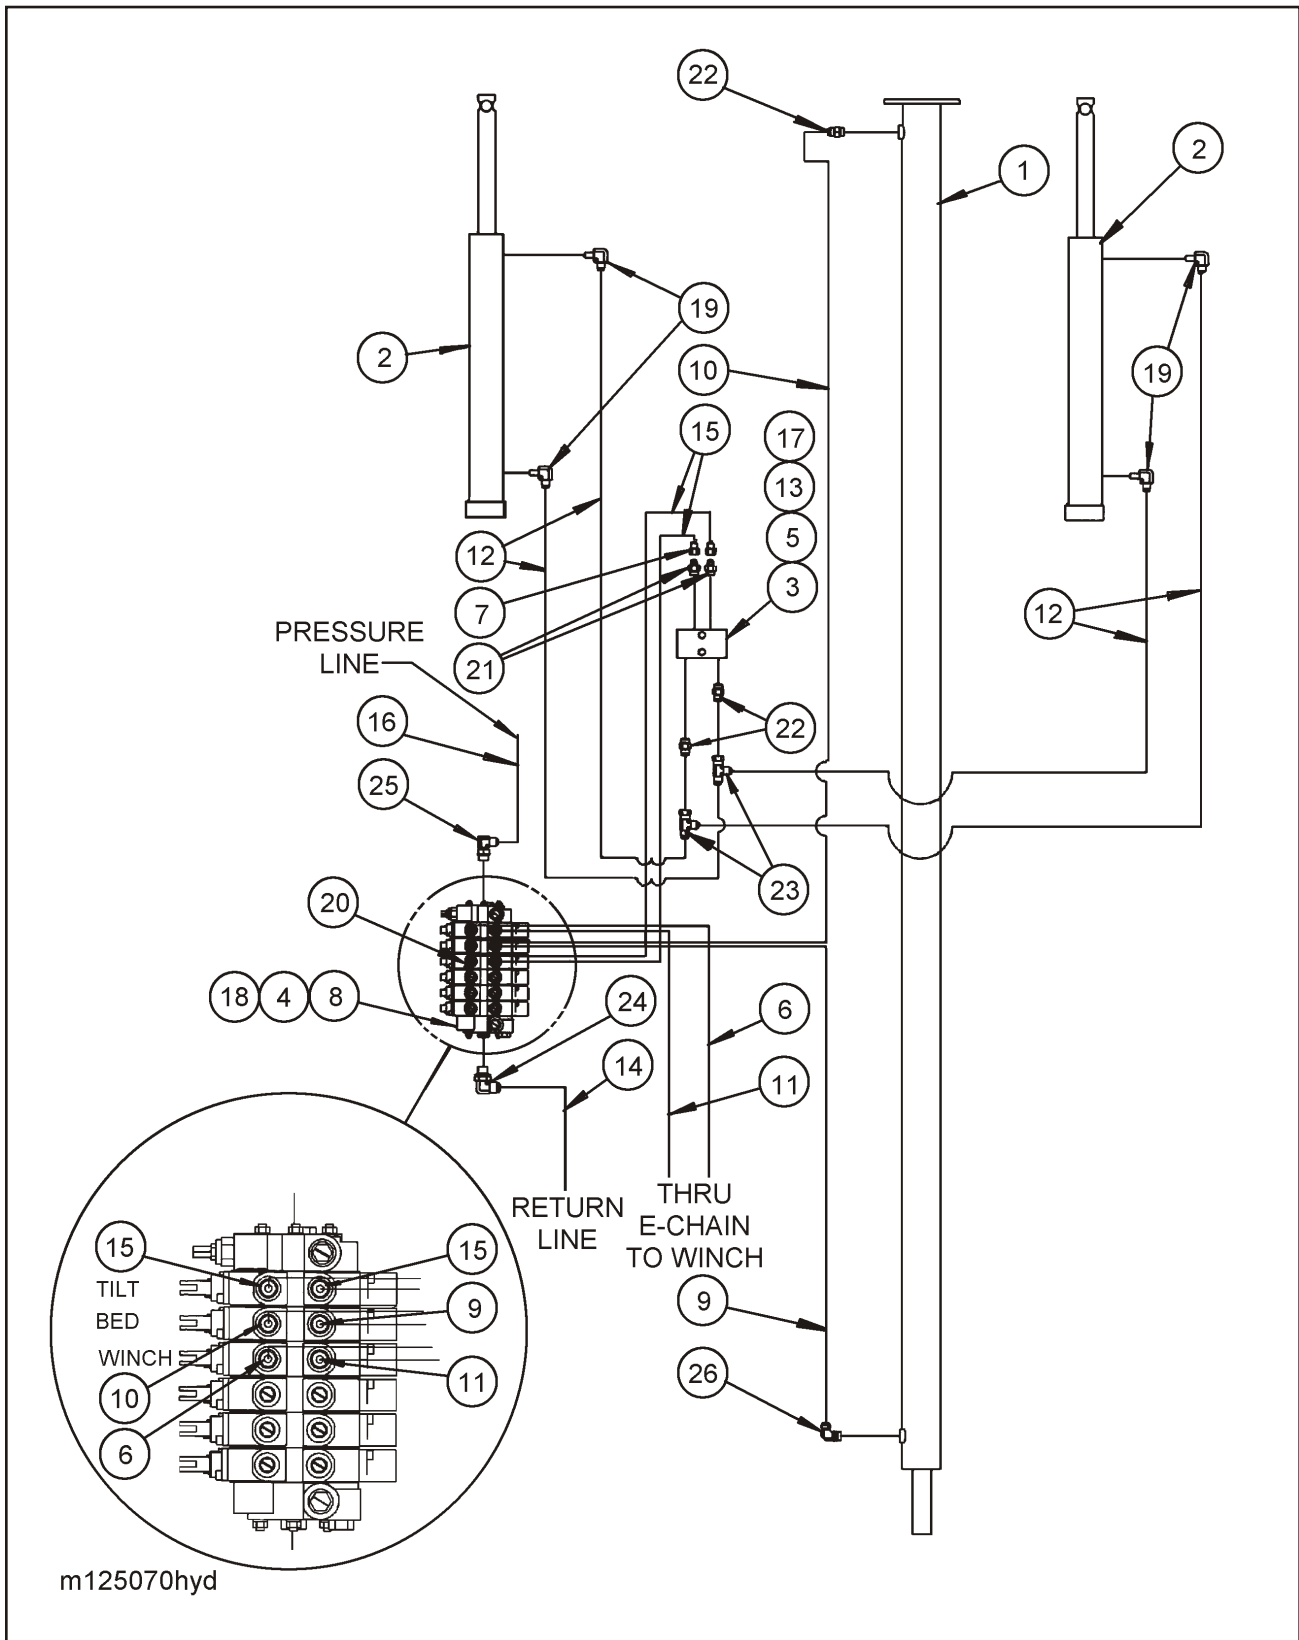

Figure 1-3 Hydraulic Assembly

HYDRAULIC ASSEMBLY

ITEM	PART NO.	DESCRIPTION	QTY.
	125070	FRAME ASSEMBLY	
1	122285	CYLINDER, 3 X 108 (SEE PAGE 1-8)	1
2	123739	CYLINDER, WELDED 4 X 20 (SEE PAGE 1-9)	2
3	1-512-010005-05	NUT, HEX LOCK 3/8-16 GRB	2
4	1-654-010051-05	SCREW, HEX HEAD CAP 3/8-16 X 1 GR5	2
5	1-861-010032-11	WASHER, FLAT 3/8W	2
6	101014	HOSE ASSEMBLY 1/2 X 48	1
7	118165	ADAPTER, HYDRAULIC	2
8	122666	VALVE, HYD 6 SPOOL 2500 PSI (SEE PAGE 1-11)	1
9	123079	HOSE ASSEMBLY 3/8 X 62	1
10	123812	HOSE ASSEMBLY 3/8 X 160	1
11	123872	HOSE, 1/2 X 248	1
12	123873	HOSE ASSEMBLY 3/8 X 190	4
13	124696	VALVE, CHECK DOUBLE PILOT O-RING (NO PIECE PARTS)	1
14	125558	HOSE ASSEMBLY 3/4 X 188	1
15	125603	HOSE ASSEMBLY 3/8 X 26	2
16	1-397-010301296	HOSE ASSEMBLY 1/2 X 296	1
17	1-654-010051-09	SCREW, HEX HEAD CAP 3/8-16 X 2 GR5	2
18	1-861-010034-11	WASHER, SPLIT LOCK 3/8	3
19	2024-8-8S	ADAPTER 90	4
20	202702-6-8S	ADAPTER	6
21	202702-8-6S	ADAPTER	2
22	202702-8-8S	ADAPTER	3
23	203102-8-8S	ADAPTER, TEE	2
24	2062-10-12S	ADAPTER, 90	1
25	2062-10-8S	ADAPTER, 90	1
26	2062-8-8S	ADAPTER, 90	1