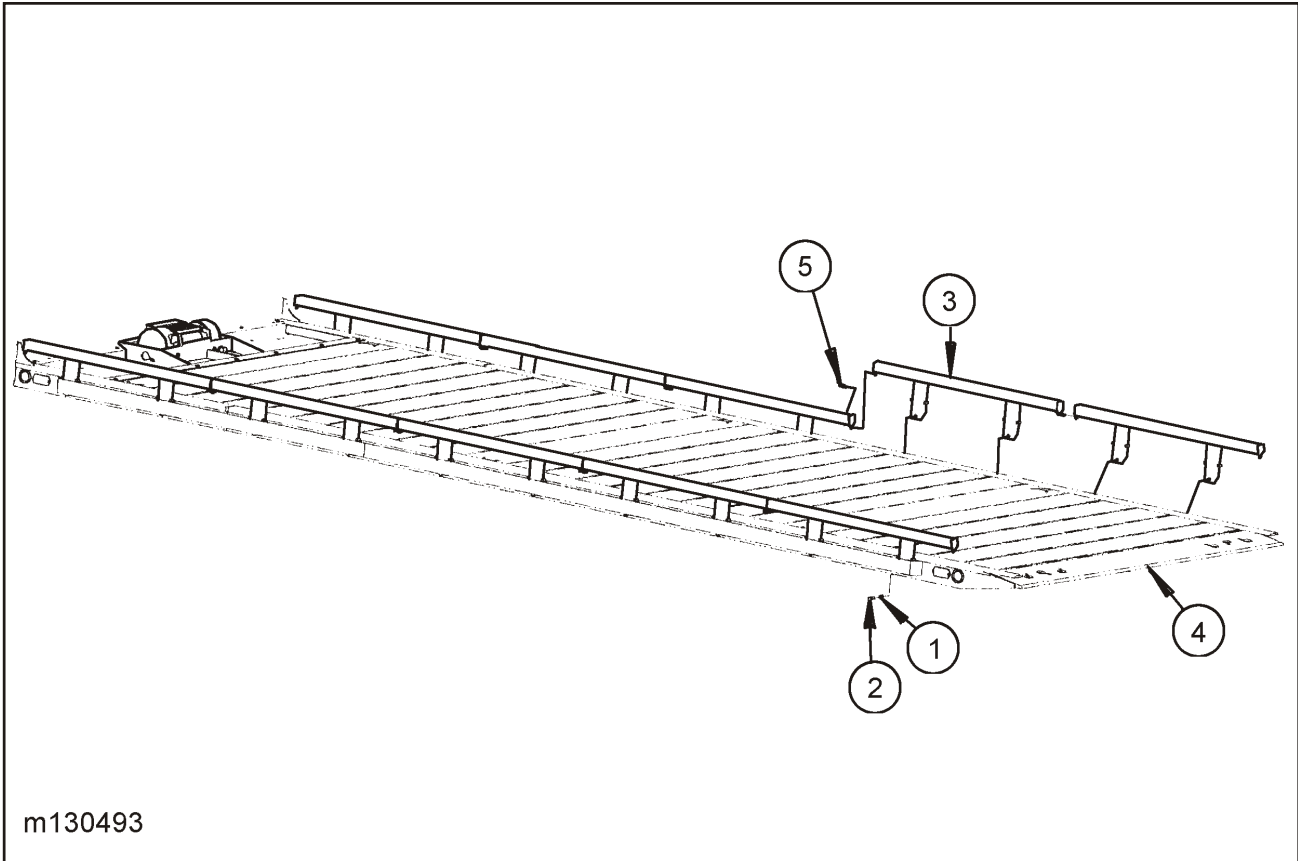

Figure 1-29 Aluminum Siderail Installation

ALUMINUM SIDERAIL INSTALLATION

ITEM	PART NO.	DESCRIPTION	QTY.
	127254	SIDERAIL INSTALLATION, ALUMINUM	
1	1-654-010055-01	SCREW, HEX HEAD CAP 1/2-13 X 1 GR5	18
2	126818	SIDERAIL WELDMENT, REAR ALUMINUM	2
3	126819	SIDERAIL WELDMENT, ALUMINUM FRONT	4
4	127229	BED WELDMENT, STEEL 22 X 102	REF
5	2-557-010009	LYNCH PIN	4