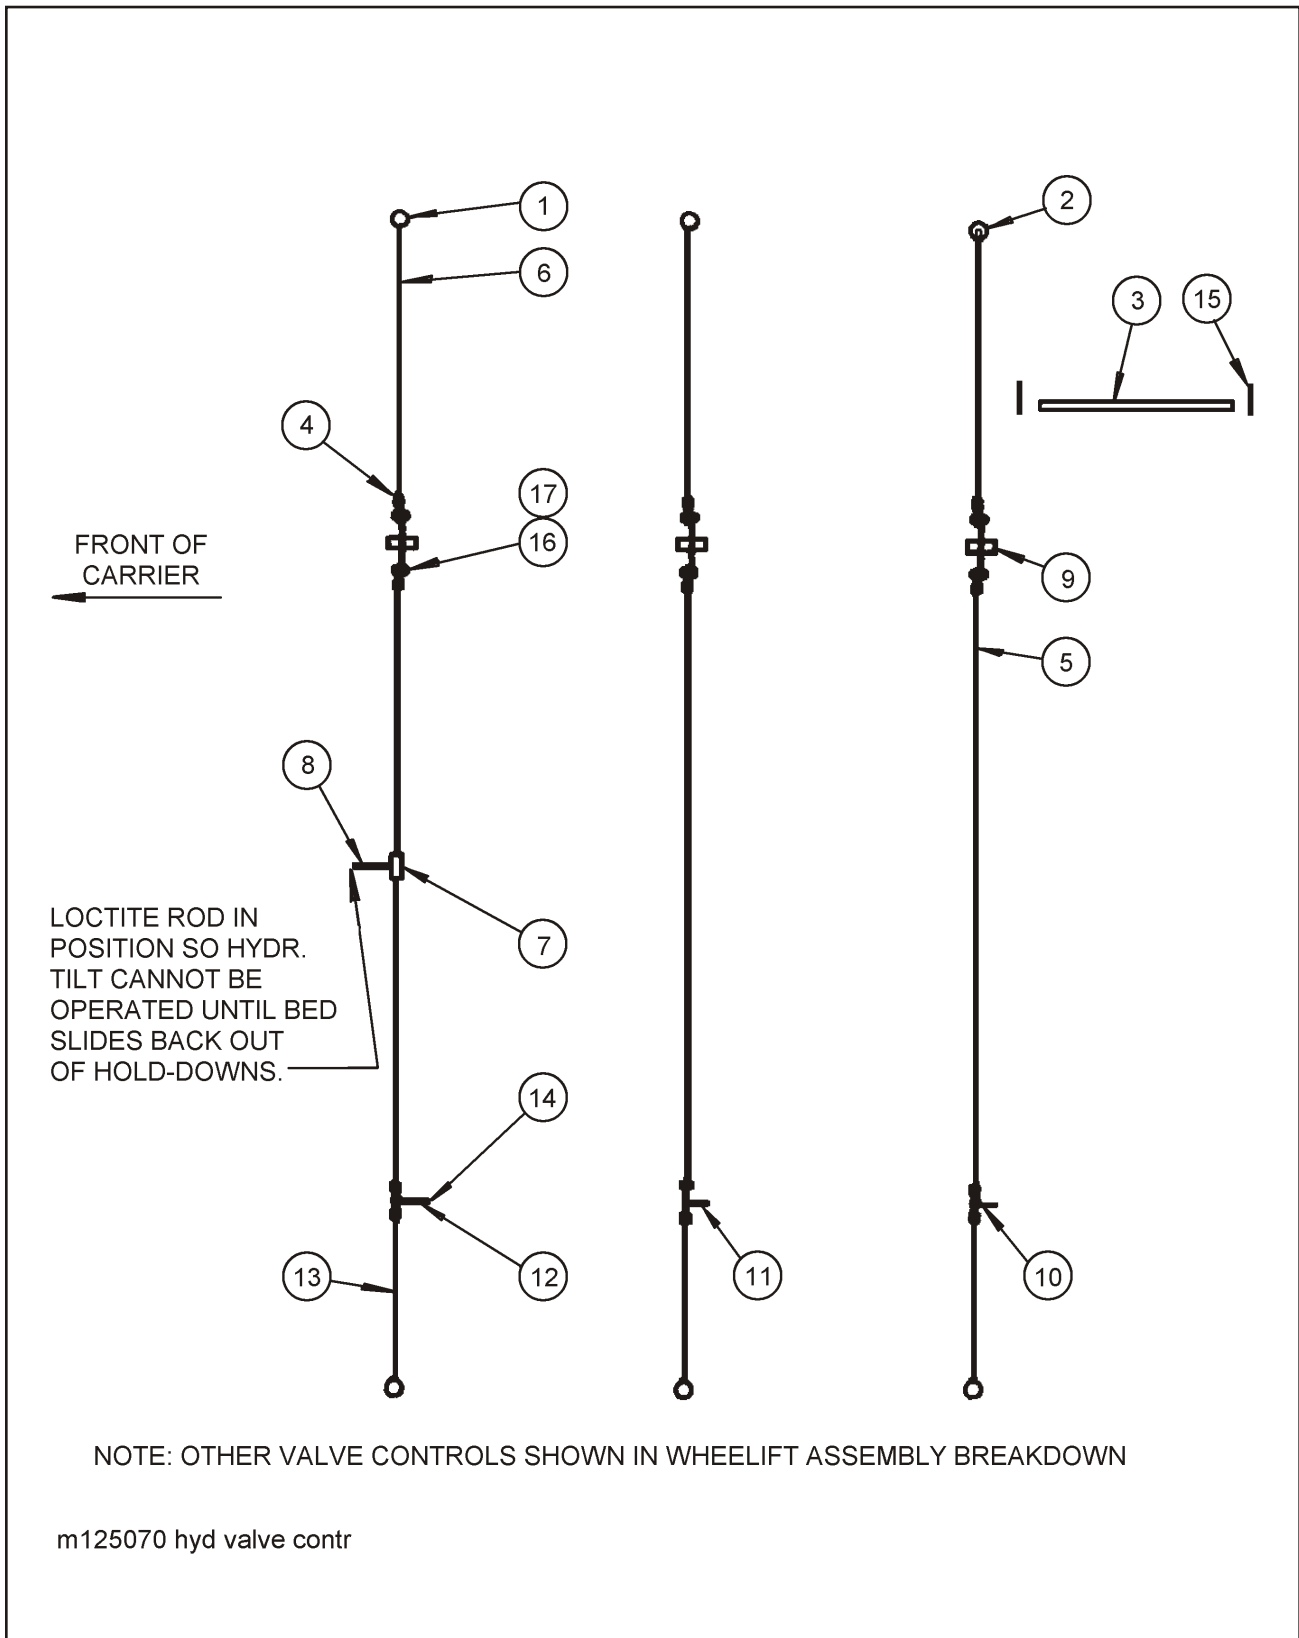

Figure 1-3 Hydraulic Assembly

HYDRAULIC ASSEMBLY

ITEM	PART NO.	DESCRIPTION	QTY.
	125070	FRAME ASSEMBLY	
1	122285	CYLINDER, 3 X 108 (SEE PAGE 1-8)	1
2	123739	CYLINDER, WELDED 4 X 20 (SEE PAGE 1-9)	2
3	1-512-010005-05	NUT, HEX LOCK 3/8-16 GRB	2
4	1-654-010051-05	SCREW, HEX HEAD CAP 3/8-16 X 1 GR5	2
5	1-861-010032-11	WASHER, FLAT 3/8W	2
6	101014	HOSE ASSEMBLY 1/2 X 48	1
7	118165	ADAPTER, HYDRAULIC	2
8	122666	VALVE, HYD 6 SPOOL 2500 PSI (SEE PAGE 1-11)	1
9	123079	HOSE ASSEMBLY 3/8 X 62	1
10	123812	HOSE ASSEMBLY 3/8 X 160	1
11	123872	HOSE, 1/2 X 248	1
12	123873	HOSE ASSEMBLY 3/8 X 190	4
13	124696	VALVE, CHECK DOUBLE PILOT O-RING (NO PIECE PARTS)	1
14	125558	HOSE ASSEMBLY 3/4 X 188	1
15	125603	HOSE ASSEMBLY 3/8 X 26	2
16	1-397-010301296	HOSE ASSEMBLY 1/2 X 296	1
17	1-654-010051-09	SCREW, HEX HEAD CAP 3/8-16 X 2 GR5	2
18	1-861-010034-11	WASHER, SPLIT LOCK 3/8	3
19	2024-8-8S	ADAPTER 90	4
20	202702-6-8S	ADAPTER	6
21	202702-8-6S	ADAPTER	2
22	202702-8-8S	ADAPTER	3
23	203102-8-8S	ADAPTER, TEE	2
24	2062-10-12S	ADAPTER, 90	1
25	2062-10-8S	ADAPTER, 90	1
26	2062-8-8S	ADAPTER, 90	1

Figure 1-4 Hydraulic Valve Control Assembly

HYDRAULIC VALVE CONTROL ASSEMBLY

ITEM	PART NO.	DESCRIPTION	QTY.
	125070	FRAME ASSEMBLY	
1	95	KNOB	4
2	122906	BALL KNOB 1-3/8 RED W/ 3/8-24	2
3	123081	ROD NYLATRON 3/8 RD X 16-5/8	1
4	123717	ROD END, BALL JOINT 3/8	12
5	123745	ROD, CONTROL MIDDLE	3
6	123746	ROD, CONTROL RH	3
7	123801	STOP, TUBE HYD TILT	1
8	123802	STOP, ROD HYD TILT	1
9	123881	CONTROL WELDMENT ROD RH	3
10	123932	HANDLE, VALVE CONTROL CENTER	1
11	123933	HANDLE, VALVE CONTROL 2CD	1
12	123934	HANDLE, VALVE CONTROL OUTER	1
13	123935	ROD, CONTROL LH	3
14	1-557-010362-20	PIN, COTTER 3/32 X 1	12
15	1-557-010362-63	PIN, COTTER 1/4 X 2	2
16	1-512-010005-05	NUT, HEX LOCK 3/8-16 GRB	6
17	1-654-010051-05	SCREW, HEX HEAD CAP 3/8-16 X 1 GR5	6