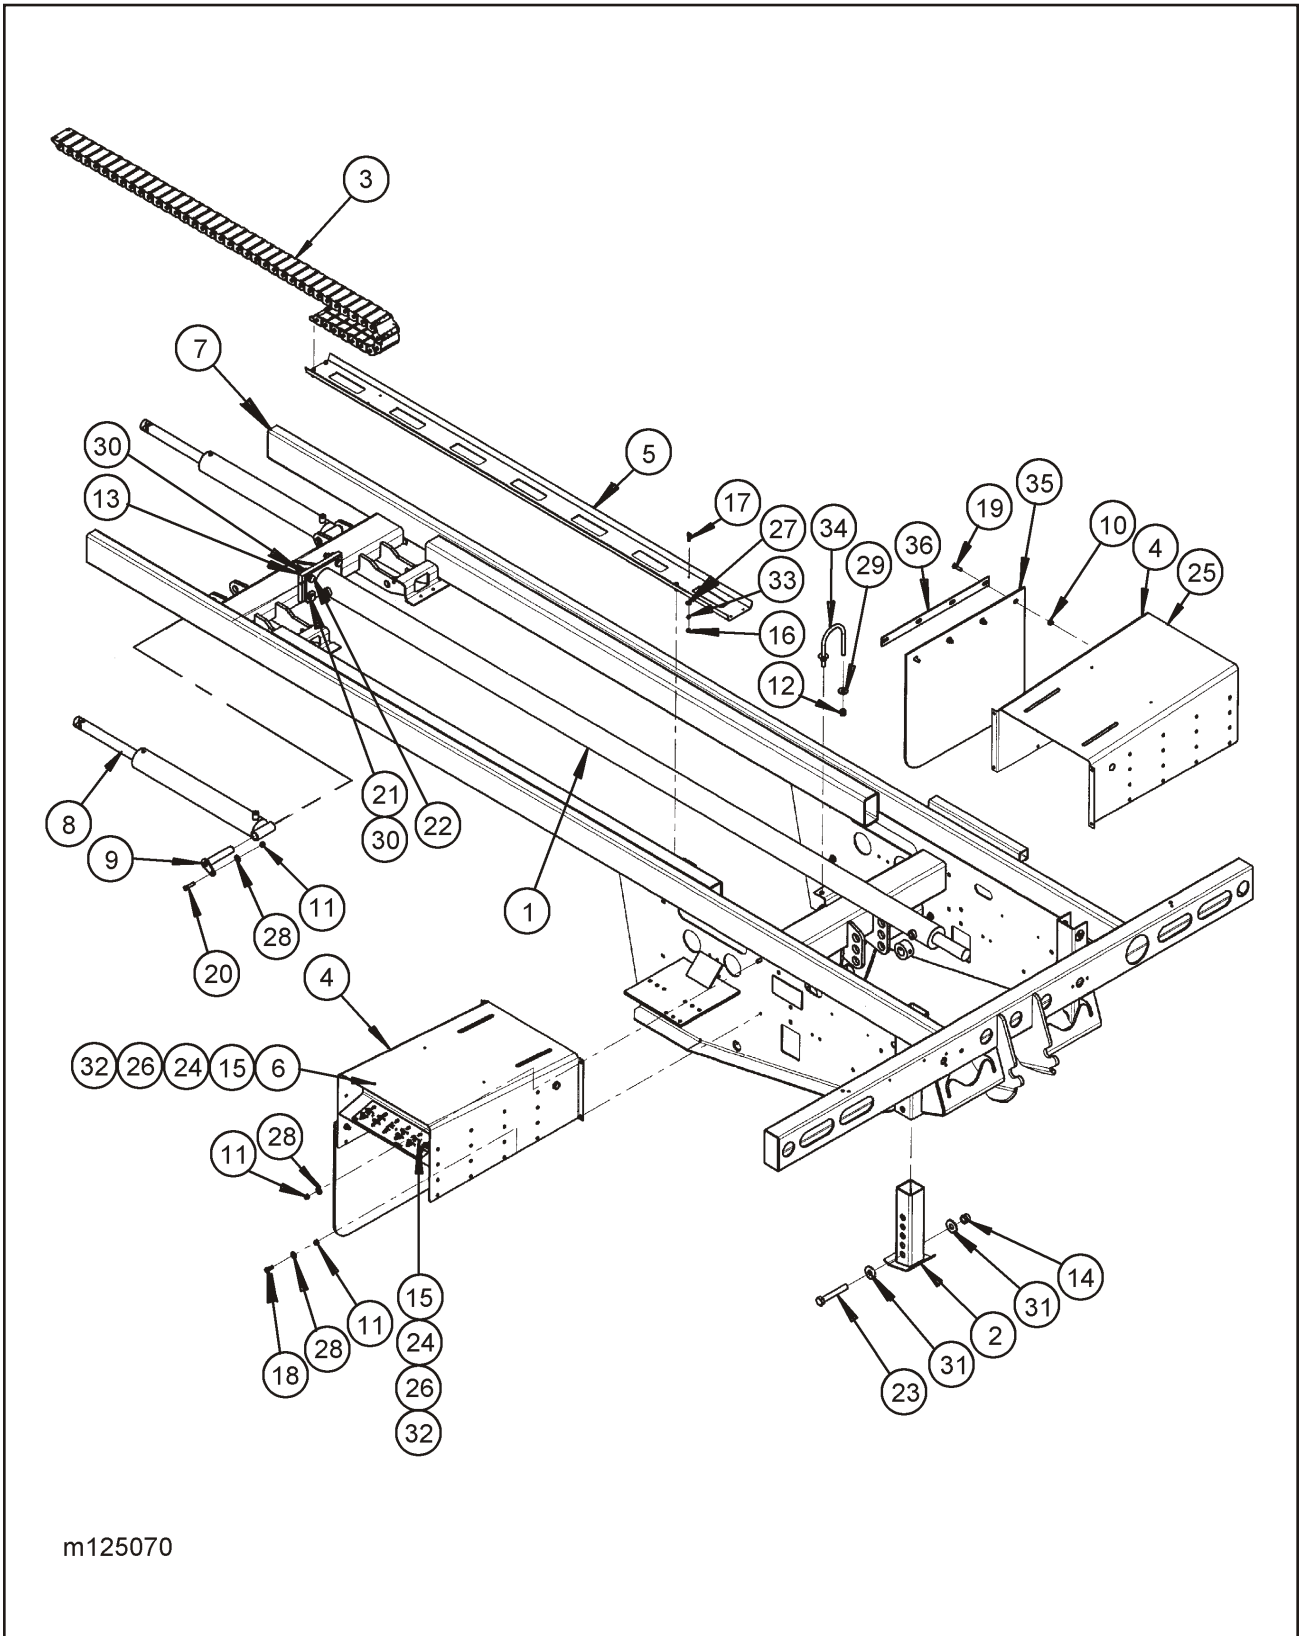

* ITEMS 13-16 USED IN CAB TO MOUNT PTO CABLE TO THE DASH

Figure 1-2 Frame Assembly

FRAME ASSEMBLY

ITEM	PART NO.	DESCRIPTION	QTY.
	125070	FRAME ASSEMBLY	
1	122285	CYLINDER, 3 X 108 (SEE PAGE 1-8)	REF
2	122514	TUBE WELDMENT ADJ. SKID	2
3	122901	E-CHAIN HOSE SUPPORT	1
	122902	INDIVIDUAL LINK FOR E-CHAIN (47 LINKS TOTAL USED)	1
	3-755-010122-04	MOUNTING BRACKETS FOR E-CHAIN	1
4	122969	COVER, ROD LH/RH WELDMENT	2
5	122980	GUIDE E-CHAIN TRAY	1
6	123082	GUIDE RODS UHMW	2
7	123732	FRAME WELDMENT	1
8	123739	CYLINDER, WELDED 4 X 20 (SEE PAGE 1-9)	REF
9	123761	PIN WELDMENT, CYL TILT UPPER	2
10	1-510-010001	NUT, FLANGE LOCK 3/8-16	8
11	1-512-010005-05	NUT, HEX LOCK 3/8-16 GRB	8
12	1-512-010005-09	NUT, HEX LOCK 1/2-13 GRB	2
13	1-512-010005-13	NUT, HEX LOCK 5/8-11 GRB	2
14	1-512-010005-15	NUT, HEX LOCK 3/4-10 GRB	2
15	1-512-010007-03	NUT, HEX #10-24 GRB	12
16	1-512-010007-05	NUT, HEX 1/4-20 GRB	4
17	1-654-010047-06	SCREW, HEX HEAD CAP 1/4-20 X 1 GR5	4
18	1-654-010051-05	SCREW, HEX HEAD CAP 3/8-16 X 1 GR5	6
19	1-654-010051-06	SCREW, HEX HEAD CAP 3/8-16 X 1-1/4 GR5	8
20	1-654-010051-07	SCREW, HEX HEAD CAP 3/8-16 X 1-1/2 GR5	2
21	1-654-010059-02	SCREW, HEX HEAD CAP 5/8-11 X 1-1/4 GR5	2
22	1-654-010059-07	SCREW, HEX HEAD CAP 5/8-11 X 2-1/2 GR5	2
23	1-654-010061-15	SCREW, HEX HEAD CAP 3/4-10 X 5 GR5	2
24	1-656-010003051	SCREW, RD HEAD MACH #10-24 X 3/4	12
25	1-822-010002	TRIM LOK 3/16	9'
26	1-861-010032-04	WASHER, FLAT 3/16	12
27	1-861-010032-07	WASHER, FLAT 1/4W	4
28	1-861-010032-11	WASHER, FLAT 3/8W	6
29	1-861-010032-15	WASHER, FLAT 1/2W	2
30	1-861-010032-19	WASHER, FLAT 5/8W	4
31	1-861-010032-21	WASHER, FLAT 3/4W	4
32	1-861-010034-07	WASHER, SPLIT LOCK #10	12
33	1-861-010034-09	WASHER, SPLIT LOCK 1/4	4
34	3-102-010027	U-BOLT, BALL HITCH	1
35	3-485-010001	MUD FLAP 21"	2
36	3-762-010017	CLAMP, MUD FLAP	2