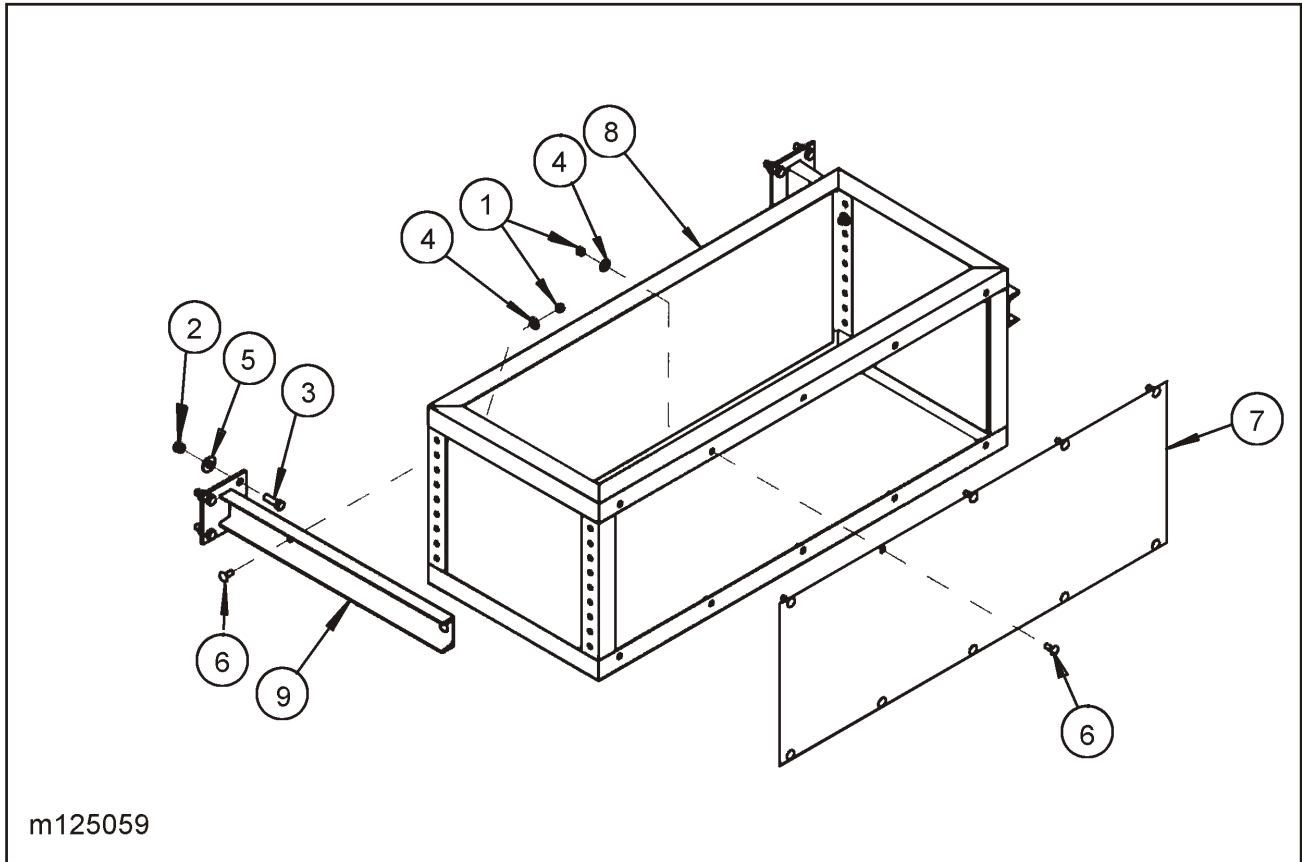

Figure 1-30 Steel on Aluminum Siderail Installation

STEEL ON ALUMINUM SIDERAIL INSTALLATION

ITEM	PART NO.	DESCRIPTION	QTY.
	130493	SIDERAIL INSTALLATION, STEEL ON ALUMINUM	
1	1-512-010007-09	NUT, HEX 1/2-13 GRB	20
2	1-654-010055-02	SCREW, HEX HEAD CAP 1/2-13 X 1-1/4 GR5	20
3	130476	SIDERAIL WELDMENT STEEL 48	10
4	130494	BED ASSEMBLY 22' ALUM FLAT W/ CR	REF
5	2-557-010009	LYNCH PIN	8