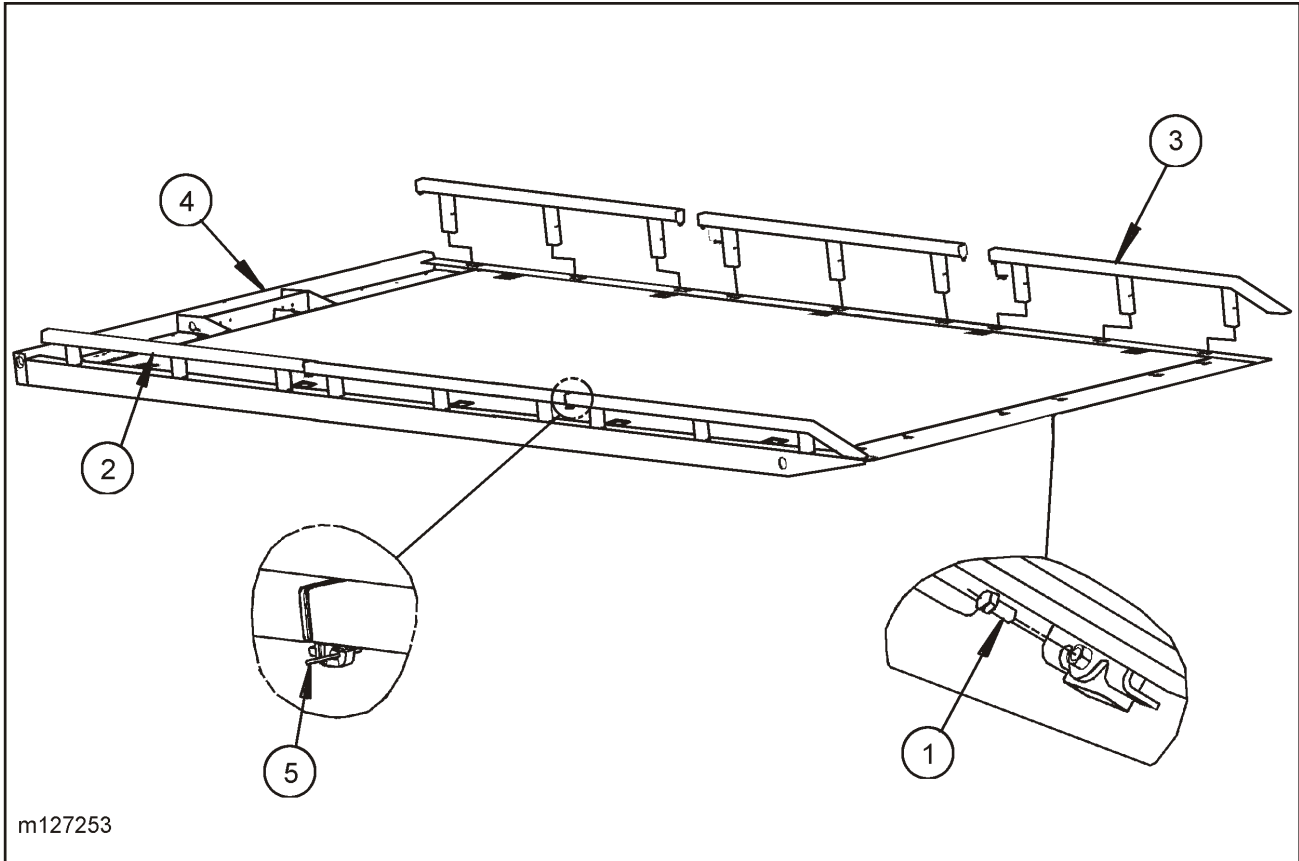

Figure 1-27 Single Ag/Ball Hitch Assembly

SINGLE AG/BALL HITCH ASSEMBLY

ITEM	PART NO.	DESCRIPTION	QTY.
	131377	HITCH ASSEMBLY, SINGLE AG/BALL	
1	123732	FRAME WELDMENT, CL MAIN	REF
2	1-654-010055-05	SCREW, HEX HEAD CAP 1/2-13 X 2 GR5	6
3	122555	PIN, CYL W/L LIFT	1
4	116034	PIN, DOUBLE HOLE	1
5	131330	HITCH, UNIVERSAL 2 TON	1
6	1-557-010014	PIN, HAIR 1/4	2
7	1-557-010362-63	PIN, COTTER, 1/4 X 2	2
8	1-861-010032-15	WASHER, FLAT 1/2W	12
9	131376	HITCH WELDMENT SINGLE AG/BALL	1
10	1-512-010005-09	NUT, HEX LOCK 1/2-13 GRB	6