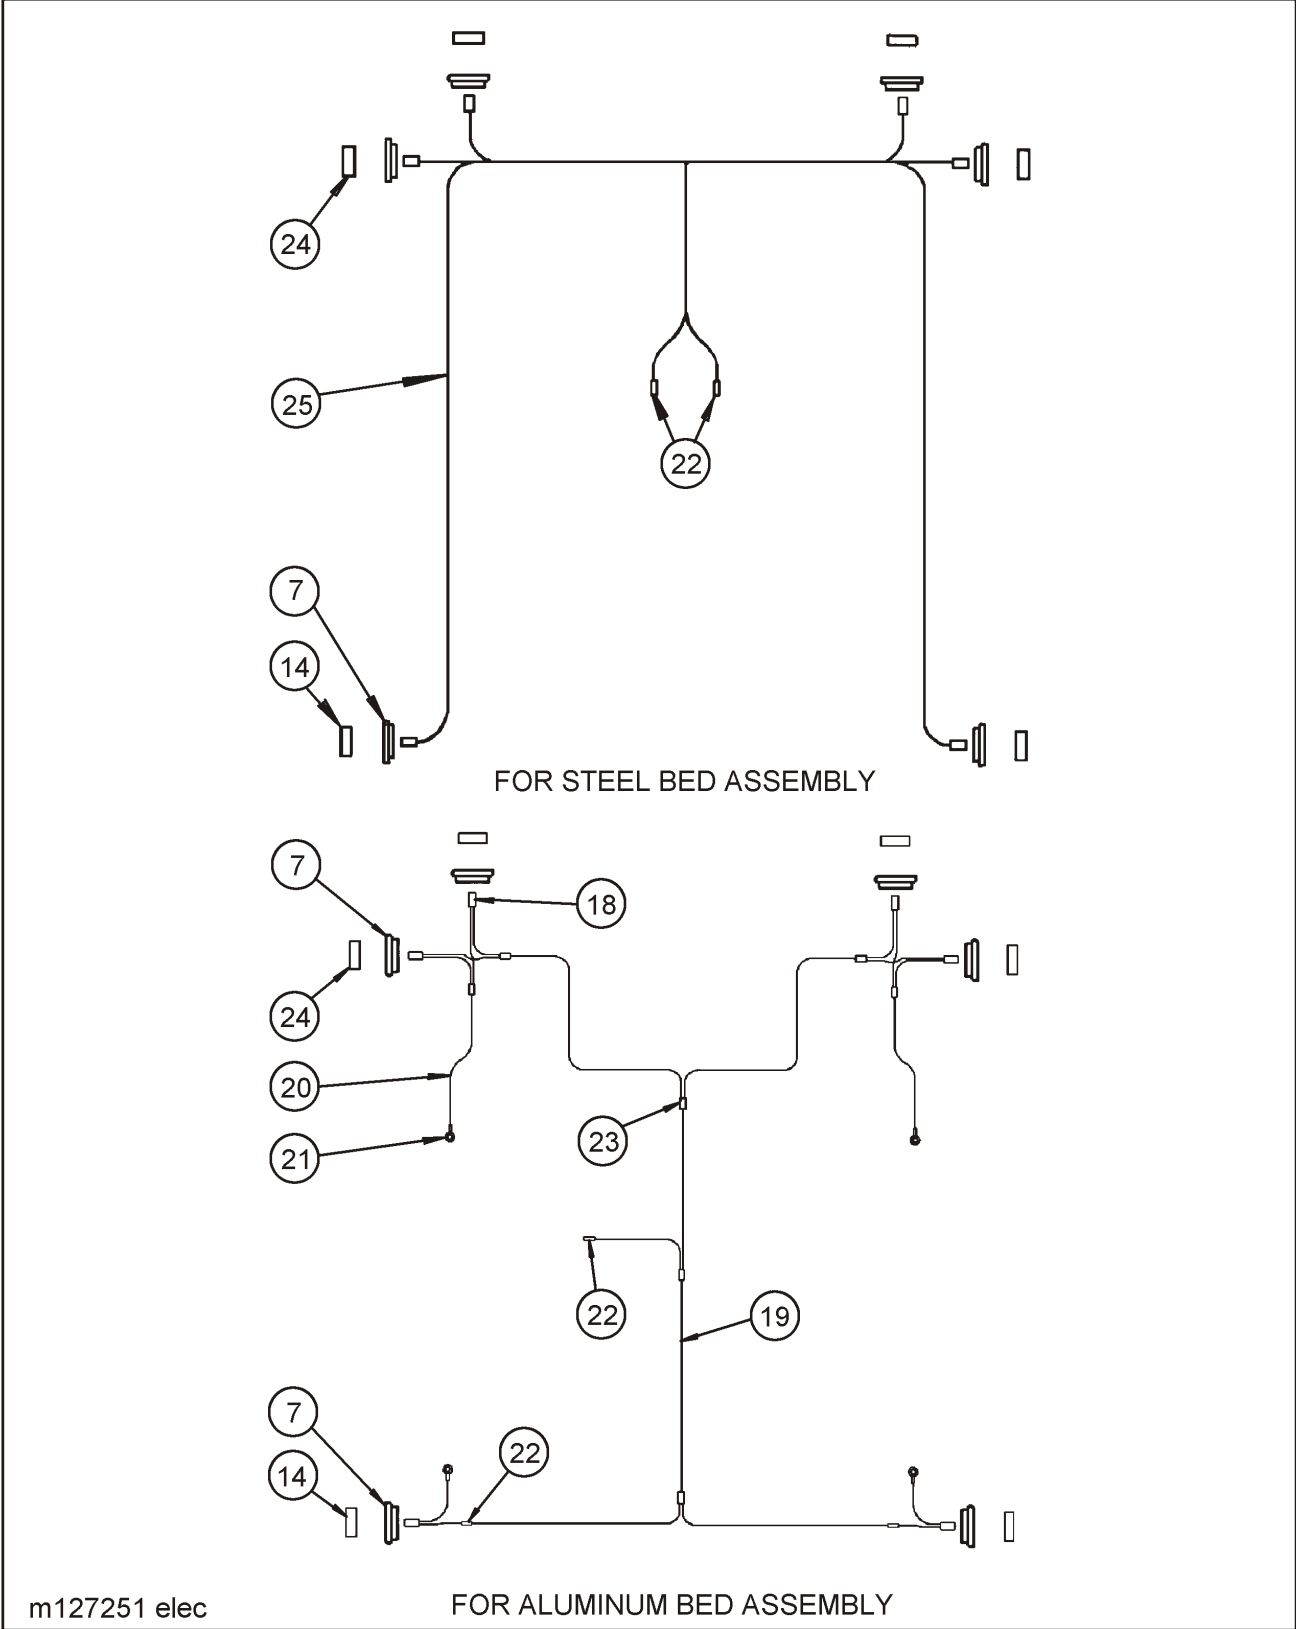

NOTE: ITEMS 1 AND 3 ARE MATCHED PARTS AND NOT SOLD SEPARATELY.

Figure 1-9 Electrical System Schematic
(1 of 2)

Figure 1-10 Electrical System Schematic
(2 of 2)

ELECTRICAL SYSTEM

ITEM	PART NO.	DESCRIPTION	QTY.
1	1-512-010007-05	NUT, HEX 1/4-20 GRB	6
2	1-654-010047-06	SCREW, HEX HEAD CAP 1/4-20 X 1 GR5	6
3	1-861-010032-07	WASHER, FLAT 1/4W	6
4	1-861-010034-09	WASHER, SPLIT LOCK 1/4	6
5	15009	LICENSE LAMP	1
	15725	BRACKET	1
	15700	GROMMET	1
	15206	LAMP	1
6	26331	LIGHT, UTILITY/LICENSE SNAP-IN	2
7	30700	GROMMET FOR 2" LAMP	AR
8	40700	GROMMET FOR 4" LAMP	1
9	60004	LAMP, BACK-UP W/ GROMMET 3 X 7	2
10	106371	LIGHT, TRN-TL-STOP W/ GROMMET (INCL. 16 & 46)	2
	116131	LIGHT RED STOP-TRN-TL LED	2
11	123436	ALARM BACKUP 12V	1
12	123507	HARNESS, BUMPER	1
13	3-272-010003	4 POLE ELECTRICAL FEMALE CONNECTOR	1
14	30200R	REFLECTIVE LAMP RED	AR
	127256	LIGHT, 2" RED LED CLEARANCE	AR
15	750-029	JUNCTION BOX 7 STUD	AR
16	60700	GROMMET, LIGHT	2
17	127257	PLUG, ADAPTER LED	2
18	94902	PLUG W/ PIGTAIL CLEARANCE LT	6
19	1-879-010005	WIRE, BROWN 14 AWG	AR
20	1-879-010010	WIRE, WHITE 14 AWG	AR
21	3-203-010001	RING TERMINAL 3/16	2
22	3-272-010021	ELEC BUTT SPLICE	3
23	3-272-010022	ELEC BUTT SPLICE	7
24	30200Y	2" SEALED CLEARANCE, YELLOW	4
	127228	LIGHT, 2" YELLOW LED CLEARANCE	4
25	124712	HARNESS, BED STEEL	1
27	32003	TERMINAL	1
28	32005	TERMINAL	1
29	104906	SCREW, RD HEAD SQ NECK 5/16-18 X 3	4
30	123503	HARNESS, LIGHT BAR FRONT	1
31	123504	HARNESS, B/C LIGHT BAR	1
32	123505	HARNESS, E-CHAIN LIGHT BAR	1
33	123509	HARNESS, CAB/JUNCTION BOX	1
34	123510	HARNESS, CAB/REAR JUNCTION BOX	1
35	123511	HARNESS, E-CHAIN MARKER	1
36	1-512-010007-03	NUT, HEX 10-24	AR
37	1-656-010003051	SCREW ROUND HEAD MACH #10-24X3/4	AR
38	1-656-010003053	SCREW ROUND HEAD MACH #10-24X1	AR
39	1-861-010032-04	WASHER, FLAT 3/16W	AR
40	1-861-010034-07	WASHER SPLIT LOCK #10	AR
41	1-879-010018	WIRE, RED 10 AWG	AR
42	239-9076-5	CLAMP	AR
43	123731	LIGHT BAR (OPTION)	1