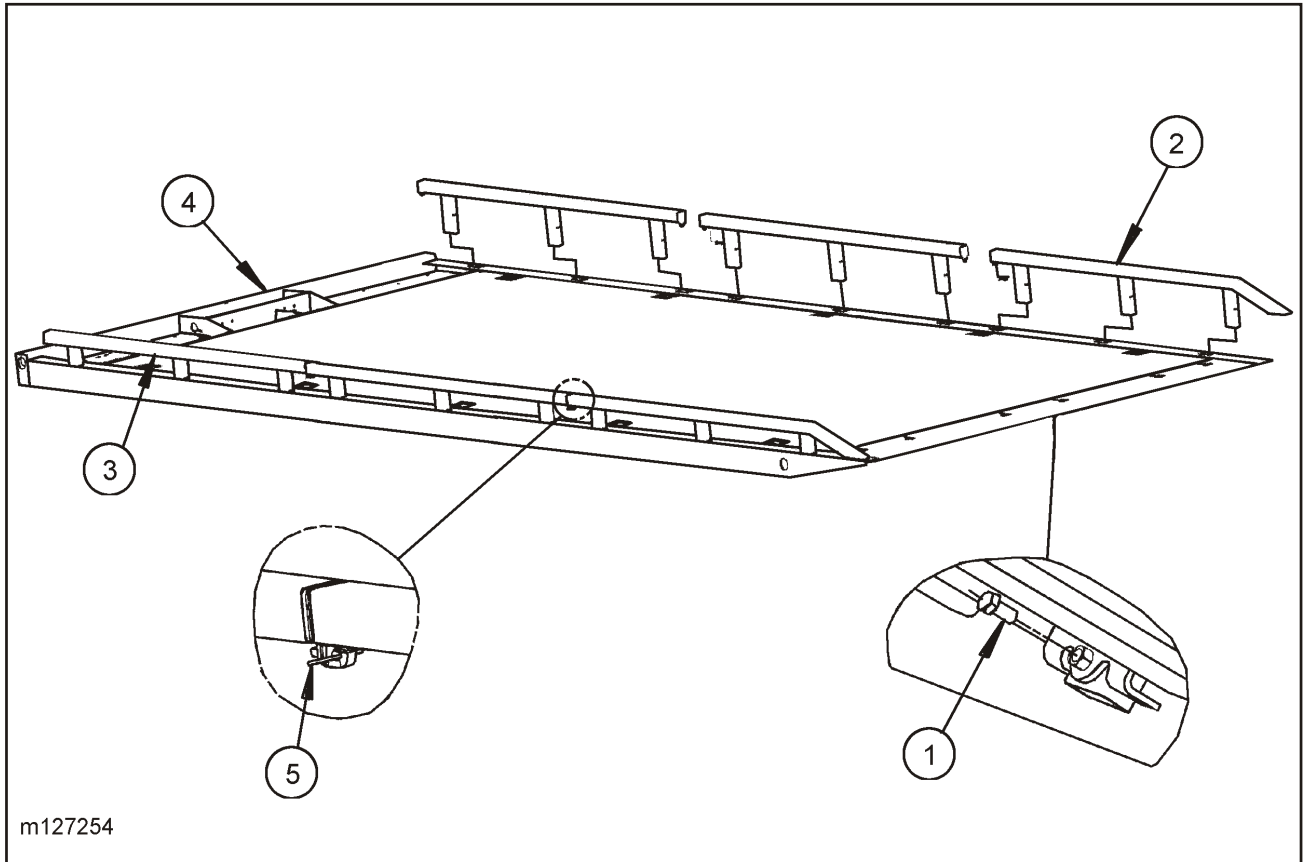

Figure 1-27 Single Ag/Ball Hitch Assembly

SINGLE AG/BALL HITCH ASSEMBLY

ITEM	PART NO.	DESCRIPTION	QTY.
	131377	HITCH ASSEMBLY, SINGLE AG/BALL	
1	123732	FRAME WELDMENT, CL MAIN	REF
2	1-654-010055-05	SCREW, HEX HEAD CAP 1/2-13 X 2 GR5	6
3	122555	PIN, CYL W/L LIFT	1
4	116034	PIN, DOUBLE HOLE	1
5	131330	HITCH, UNIVERSAL 2 TON	1
6	1-557-010014	PIN, HAIR 1/4	2
7	1-557-010362-63	PIN, COTTER, 1/4 X 2	2
8	1-861-010032-15	WASHER, FLAT 1/2W	12
9	131376	HITCH WELDMENT SINGLE AG/BALL	1
10	1-512-010005-09	NUT, HEX LOCK 1/2-13 GRB	6

Figure 1-28 Steel Siderail Installation

STEEL SIDERAIL INSTALLATION

ITEM	PART NO.	DESCRIPTION	QTY.
	127253	SIDERAIL INSTALLATION, STEEL	
1	1-654-010055-01	SCREW, HEX HEAD CAP 1/2-13 X 1 GR5	18
2	127218	SIDERAIL WELDMENT, FRONT STEEL	4
3	127221	SIDERAIL WELDMENT STEEL REAR	2
4	127229	BED WELDMENT, STEEL 22 X 102	REF
5	2-557-010009	LYNCH PIN	4