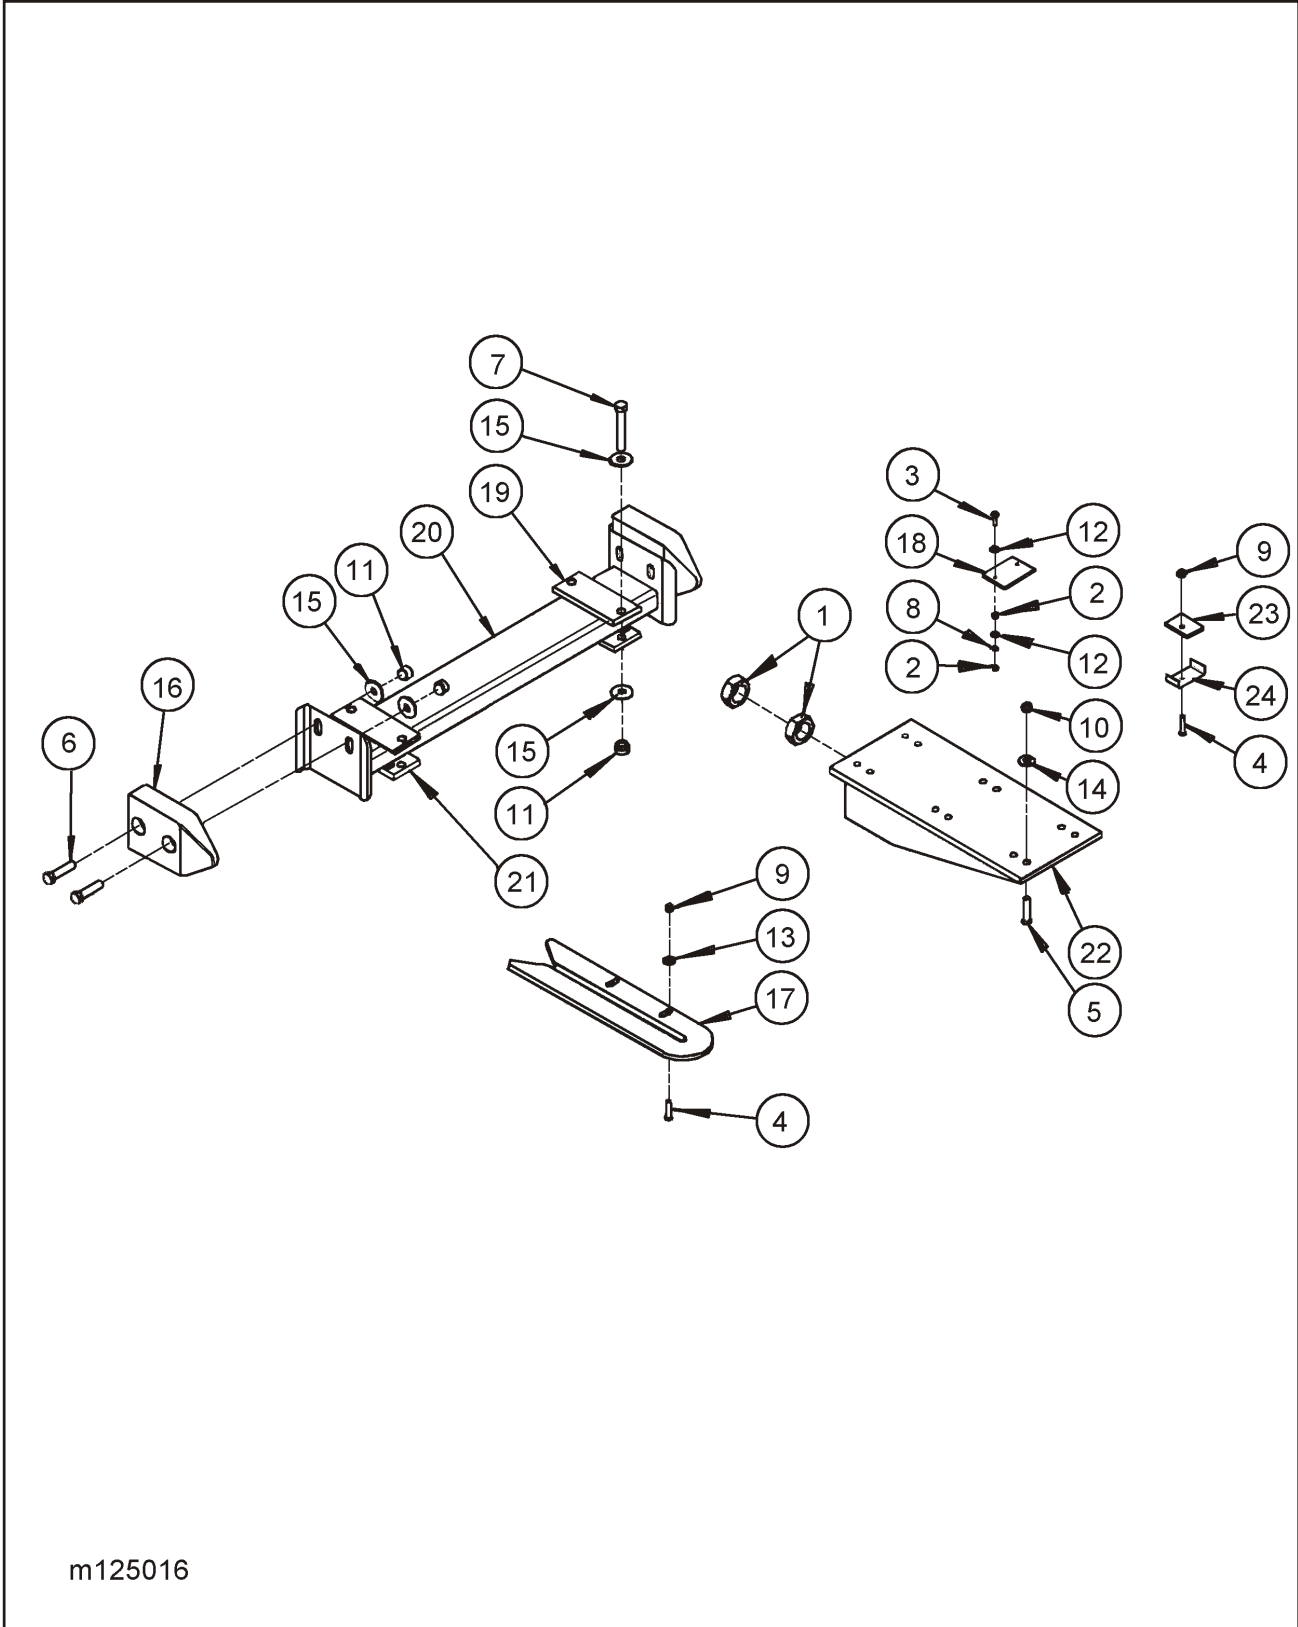

m125016

Figure 1-20 Bed Brackets and Miscellaneous Items

BED BRACKETS AND MISCELLANEOUS ITEMS

ITEM	PART NO.	DESCRIPTION	QTY.
	125016	ALUMINUM BED BRACKETS AND MISCELLANEOUS ITEMS	
	127631	STEEL BED BRACKETS AND MISCELLANEOUS ITEMS	
1	1-511-010001-14	NUT, HEX JAM 1-1/2 12	2
2	1-512-010007-05	NUT, HEX 1/4-20 GRB	4
3	1-654-010047-06	SCREW, HEX HEAD CAP 1/4-20 X 1 GR5 (125016)	2
	1-654-010047-04	SCREW, HEX HEAD CAP 1/4-20 X 3/4 GR5 (127631)	2
4	1-654-010051-07	SCREW, HEX HEAD CAP 3/8-16 X 1-1/2 GR5	7
5	1-654-010055-05	SCREW, HEX HEAD CAP 1/2-13 X 2 GR5	6
6	1-654-010059-07	SCREW, HEX HEAD CAP 5/8-11 X 2-1/2 GR5	4
7	1-654-010059-13	SCREW, HEX HEAD CAP 5/8-11 X 4 GR5	4
8	1-861-010034-09	WASHER, SPLIT LOCK 1/4	2
9	1-512-010005-05	NUT, HEX LOCK 3/8-16 GRB	7
10	1-512-010005-09	NUT, HEX LOCK 1/2-13 GRB	6
11	1-512-010005-13	NUT, HEX LOCK 5/8-11 GRB	8
12	1-861-010032-07	WASHER, FLAT 1/4W	4
13	1-861-010032-11	WASHER, FLAT 3/8W	2
14	1-861-010032-15	WASHER, FLAT 1/2W	6
15	1-861-010032-19	WASHER, FLAT 5/8W	12
16	122482	SUPPORT, NYLATRON FRONT BED	2
17	122984	STOP, ALUMINUM BED TILT (125016)	1
	123522	STOP, STEEL BED TILT (127631)	1
18	123277	BRACKET, SUPPORT E-CHAIN END (125016)	1
19	123279	ANCHOR, SUPPORT FRONT BED	2
20	123282	SUPPORT WELDMENT, FRONT BED	1
21	123529	ANCHOR, SUPPORT FRONT BED BOTTOM	2
22	3-014-010129	ANCHOR, CYLINDER BED BOLT-ON (125016)	1
	3-014-010186	ANCHOR, CYLINDER BED BOLT-ON STEEL (127631)	1
23	3-181-010007	HOSE CLAMP, TOP PLATE (125016)	5
24	3-181-010008	BOTTOM HOSE CLAMP (125016)	5