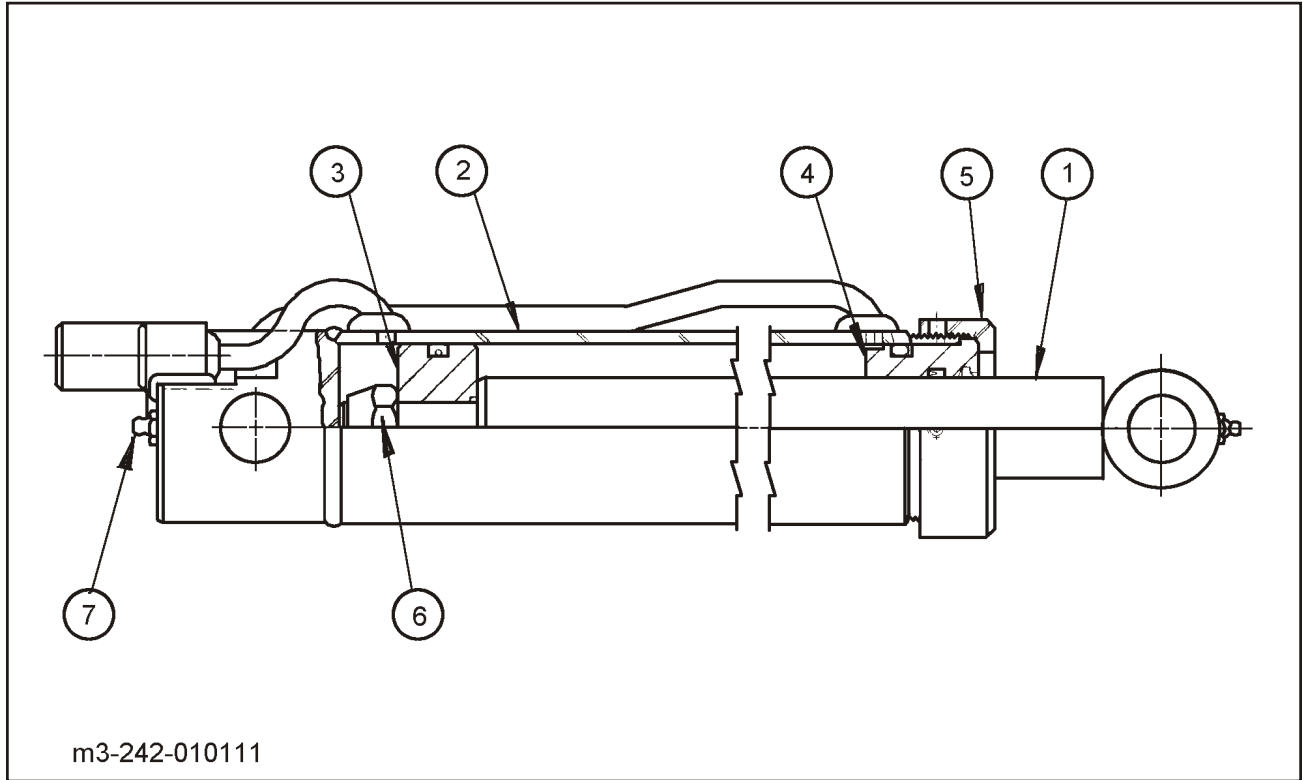

Figure 1-17 2-1/2 x 63 Hydraulic Cylinder Assembly

CYLINDER, HYDRAULIC 2-1/2 X 63

ITEM	PART NO.	DESCRIPTION	QTY.
	3-242-010111	CYLINDER, HYDRAULIC 2-1/2 X 63	
1	132099	PISTON ROD	1
2	----	BUTT & TUBE ASSEMBLY	1
3	132100	PISTON	1
4	132101	GLAND	1
5	132102	GLAND CAP	1
6	220000208	LOCKNUT	1
7	125565	GREASE ZERK	2
	PMCK-AG-597	PACKING KIT (CONTAINS ALL SEALS AND O-RINGS)