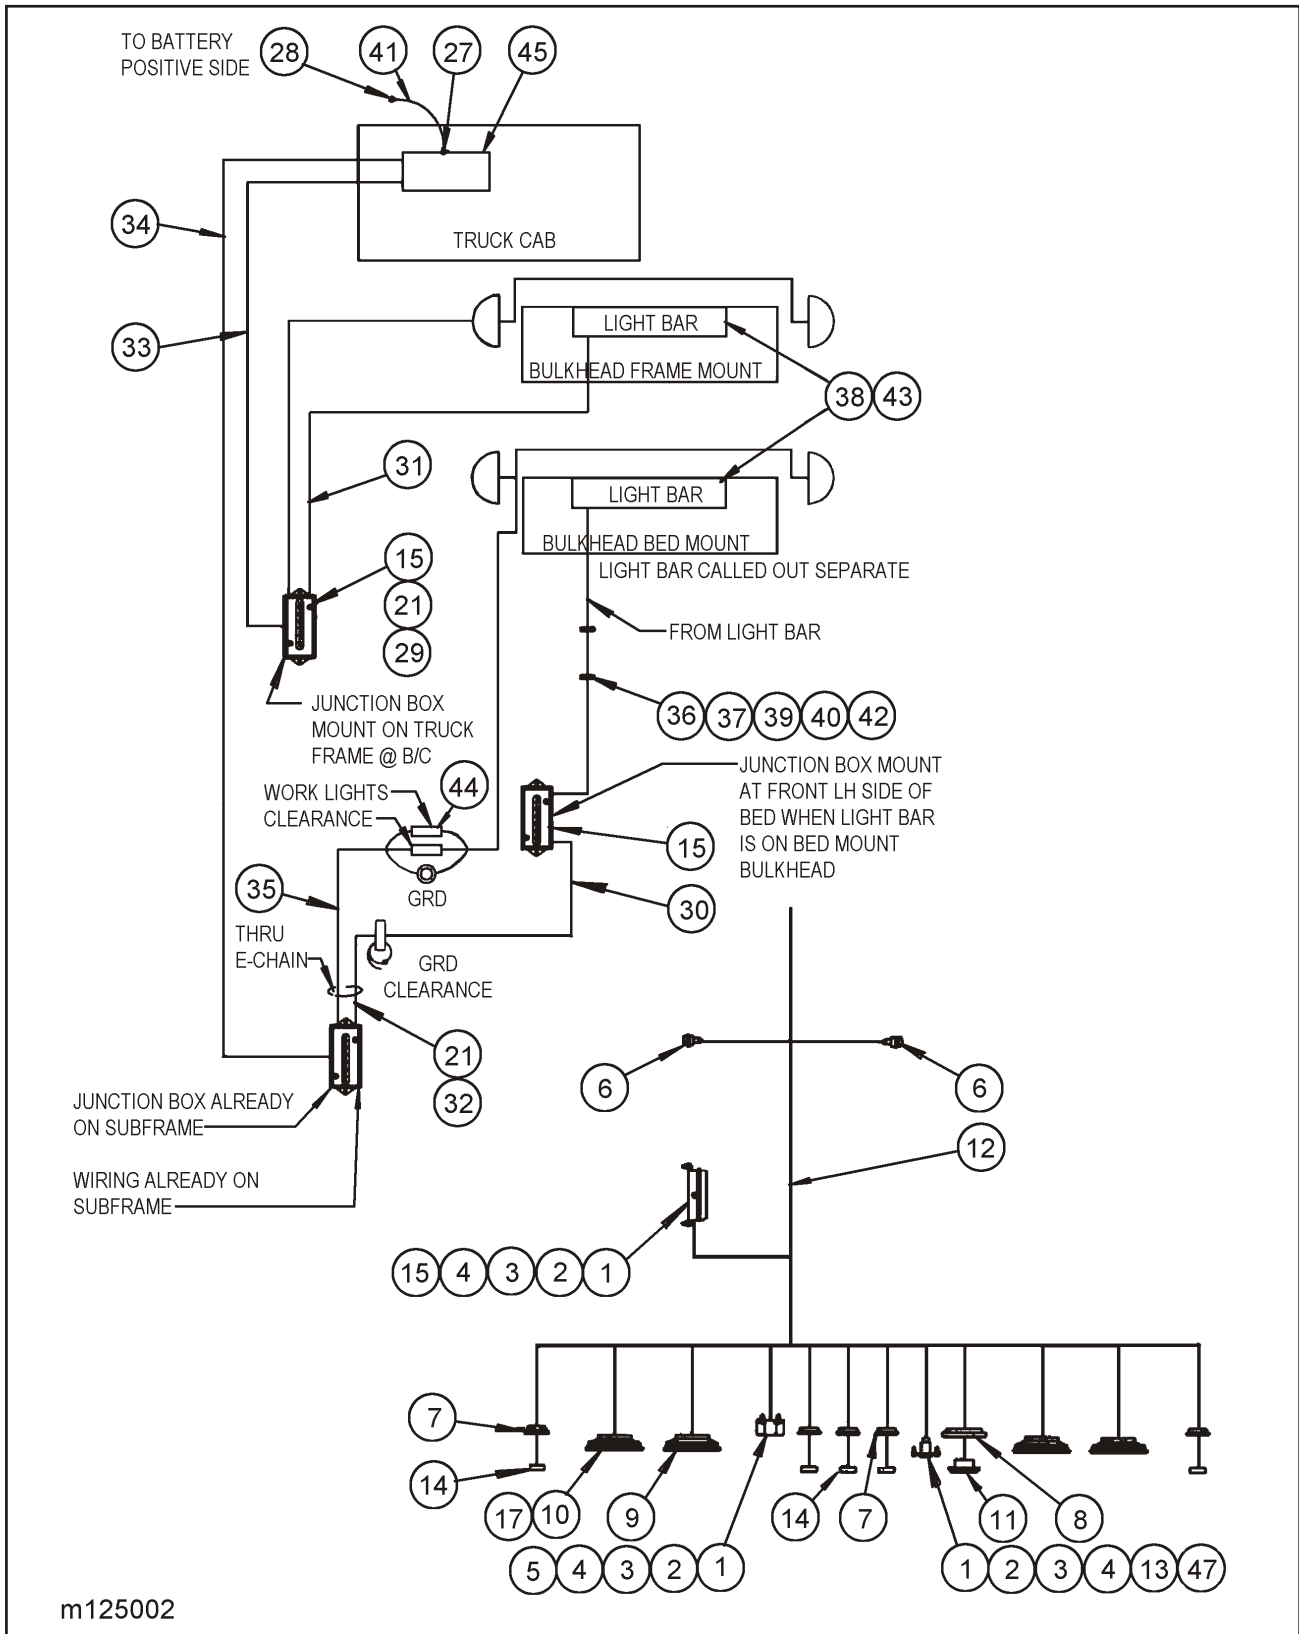

NOTE: ITEMS 1 AND 3 ARE MATCHED PARTS AND NOT SOLD SEPARATELY.

Figure 1-9 Electrical System Schematic
(1 of 2)

Figure 1-10 Electrical System Schematic
(2 of 2)

ELECTRICAL SYSTEM

ITEM	PART NO.	DESCRIPTION	QTY.
1	1-512-010007-05	NUT, HEX 1/4-20 GRB	6
2	1-654-010047-06	SCREW, HEX HEAD CAP 1/4-20 X 1 GR5	6
3	1-861-010032-07	WASHER, FLAT 1/4W	6
4	1-861-010034-09	WASHER, SPLIT LOCK 1/4	6
5	15009	LICENSE LAMP	1
	15725	BRACKET	1
	15700	GROMMET	1
	15206	LAMP	1
6	26331	LIGHT, UTILITY/LICENSE SNAP-IN	2
7	30700	GROMMET FOR 2" LAMP	AR
8	40700	GROMMET FOR 4" LAMP	1
9	60004	LAMP, BACK-UP W/ GROMMET 3 X 7	2
10	106371	LIGHT, TRN-TL-STOP W/ GROMMET (INCL. 16 & 46)	2
	116131	LIGHT RED STOP-TRN-TL LED	2
11	123436	ALARM BACKUP 12V	1
12	123507	HARNESS, BUMPER	1
13	3-272-010003	4 POLE ELECTRICAL FEMALE CONNECTOR	1
14	30200R	REFLECTIVE LAMP RED	AR
	127256	LIGHT, 2" RED LED CLEARANCE	AR
15	750-029	JUNCTION BOX 7 STUD	AR
16	60700	GROMMET, LIGHT	2
17	127257	PLUG, ADAPTER LED	2
18	94902	PLUG W/ PIGTAIL CLEARANCE LT	6
19	1-879-010005	WIRE, BROWN 14 AWG	AR
20	1-879-010010	WIRE, WHITE 14 AWG	AR
21	3-203-010001	RING TERMINAL 3/16	2
22	3-272-010021	ELEC BUTT SPLICE	3
23	3-272-010022	ELEC BUTT SPLICE	7
24	30200Y	2" SEALED CLEARANCE, YELLOW	4
	127228	LIGHT, 2" YELLOW LED CLEARANCE	4
25	124712	HARNESS, BED STEEL	1
27	32003	TERMINAL	1
28	32005	TERMINAL	1
29	104906	SCREW, RD HEAD SQ NECK 5/16-18 X 3	4
30	123503	HARNESS, LIGHT BAR FRONT	1
31	123504	HARNESS, B/C LIGHT BAR	1
32	123505	HARNESS, E-CHAIN LIGHT BAR	1
33	123509	HARNESS, CAB/JUNCTION BOX	1
34	123510	HARNESS, CAB/REAR JUNCTION BOX	1
35	123511	HARNESS, E-CHAIN MARKER	1
36	1-512-010007-03	NUT, HEX 10-24	AR
37	1-656-010003051	SCREW ROUND HEAD MACH #10-24X3/4	AR
38	1-656-010003053	SCREW ROUND HEAD MACH #10-24X1	AR
39	1-861-010032-04	WASHER, FLAT 3/16W	AR
40	1-861-010034-07	WASHER SPLIT LOCK #10	AR
41	1-879-010018	WIRE, RED 10 AWG	AR
42	239-9076-5	CLAMP	AR
43	123731	LIGHT BAR (OPTION)	1