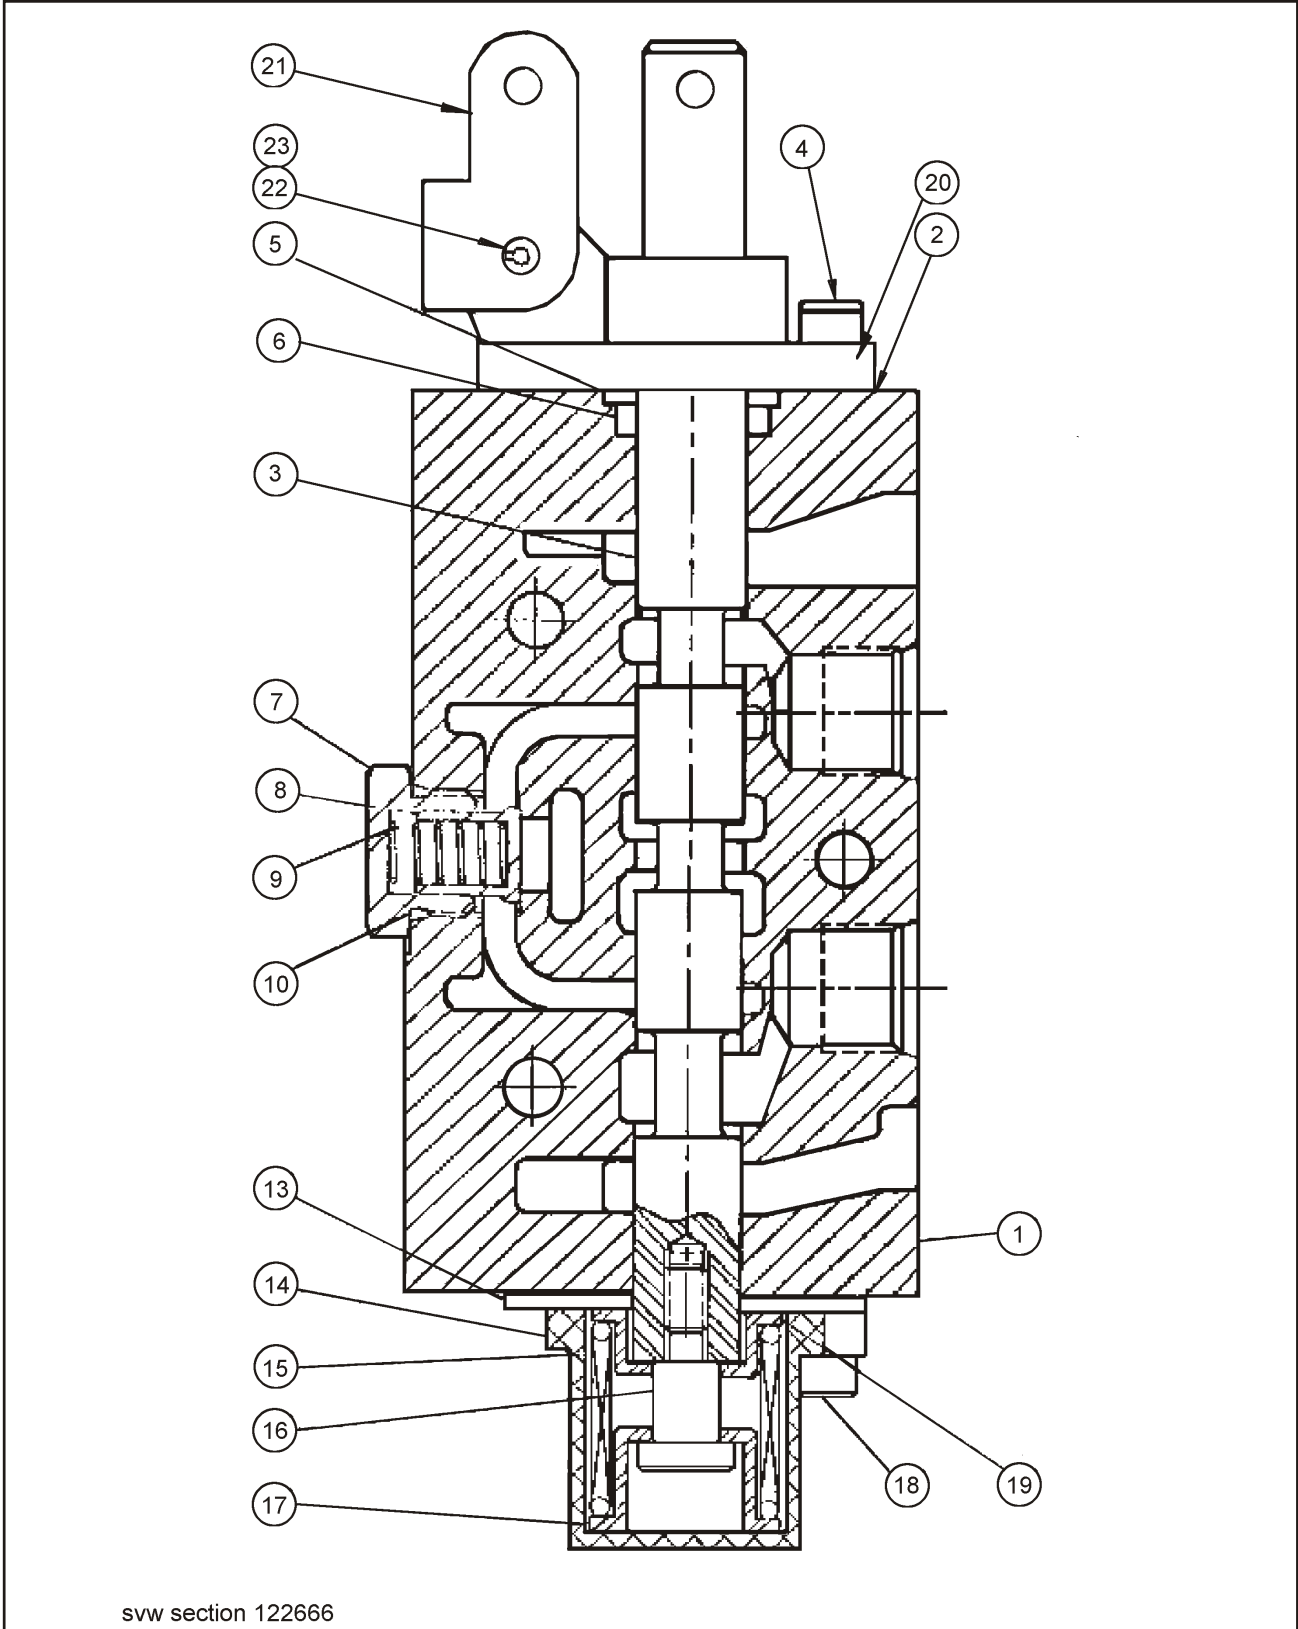

Figure 1-4 Hydraulic Valve Control Assembly

HYDRAULIC VALVE CONTROL ASSEMBLY

ITEM	PART NO.	DESCRIPTION	QTY.
	125070	FRAME ASSEMBLY	
1	95	KNOB	4
2	122906	BALL KNOB 1-3/8 RED W/ 3/8-24	2
3	123081	ROD NYLATRON 3/8 RD X 16-5/8	1
4	123717	ROD END, BALL JOINT 3/8	12
5	123745	ROD, CONTROL MIDDLE	3
6	123746	ROD, CONTROL RH	3
7	123801	STOP, TUBE HYD TILT	1
8	123802	STOP, ROD HYD TILT	1
9	123881	CONTROL WELDMENT ROD RH	3
10	123932	HANDLE, VALVE CONTROL CENTER	1
11	123933	HANDLE, VALVE CONTROL 2CD	1
12	123934	HANDLE, VALVE CONTROL OUTER	1
13	123935	ROD, CONTROL LH	3
14	1-557-010362-20	PIN, COTTER 3/32 X 1	12
15	1-557-010362-63	PIN, COTTER 1/4 X 2	2
16	1-512-010005-05	NUT, HEX LOCK 3/8-16 GRB	6
17	1-654-010051-05	SCREW, HEX HEAD CAP 3/8-16 X 1 GR5	6

m122666

Figure 1-7 Valve Assembly, Six Spool

VALVE ASSEMBLY SIX SPOOL

ITEM	PART NO.	DESCRIPTION	QTY
	122666	VALVE, 6 SPOOL 2500 PSI	
1	660580001	WORK SECTION SEAL KIT (SEE PAGE 1-13 FOR WORK SECTION BREAKDOWN)	1
2	660580002	INLET SECTION SEAL KIT	1
3	660580003	OUTLET SECTION SEAL KIT	1
4	660580004	O-RING SEAL KIT (USED BETWEEN SECTIONS)	1

Figure 1-8 Six Spool Valve, Work Section

SIX SPOOL VALVE, WORK SECTIONS

ITEM	PART NO.	DESCRIPTION	QTY
	SVW2BA2	WORK SECTION	
1	-----	VALVE BODY	1
2	660580004	O-RING KIT	1
3	-----	SPOOL	1
4	170003017	CAP SCREW	2
5	670500045	SPOOL BACKUP WASHER	2
6	240000208	O-RING	2
7	671600049	LOAD CHECK PLUG	1
8	670100008	LOAD CHECK POPPET	1
9	670300029	LOAD CHECK SPRING	1
10	240000908	O-RING	1
11	240000018	O-RING (NOT SHOWN)	1
12	240000021	O-RING (NOT SHOWN)	2
13	670500044	RETAINER PLATE	2
14	671400033	END CAP	1
15	670300030	SPRING	1
16	671400078	ADAPTER	1
17	671400076	OUTER STOP CUP	1
18	170003008	CAP SCREW	2
19	671400077	INNER STOP CUP	1
20	671400040	CLEVIS	1
21	670500047	LINK	1
22	671700014	CLEVIS PIN	1
23	220001512	COTTER PIN	1