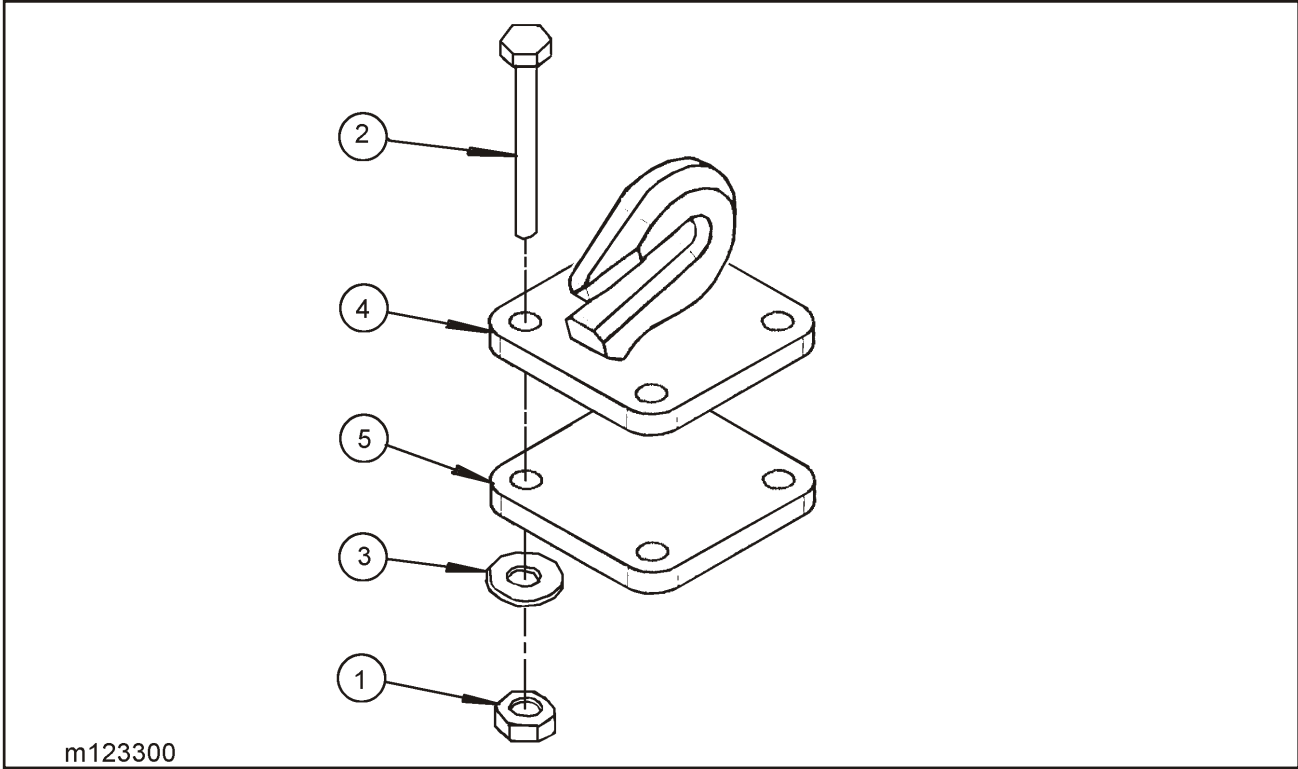

Figure 1-31 Storage Box Assembly

STORAGE BOX ASSEMBLY

ITEM	PART NO.	DESCRIPTION	QTY.
	125059	STORAGE BOX 48 X 20 X 18H W/ STD	
1	1-512-010005-05	NUT, HEX LOCK 3/8-16 GRB	14
2	1-512-010005-09	NUT, HEX LOCK 1/2-13 GRB	6
3	1-654-010055-03	SCREW, HEX HEAD CAP 1/2-13 X 1-1/2 GR5	6
4	1-861-010032-11	WASHER, FLAT 3/8W	14
5	1-861-010032-15	WASHER, FLAT 1/2W	6
6	111276	SCREW, RD HEAD SQ NECK 3/8-16 X 1 GR5	14
7	123792	FRONT PANEL STORAGE BOX STEEL	1
8	123498	STORAGE BOX WELDMENT 48 X 20 X 18H	1
9	123805	ANCHOR WELDMENT, STORAGE BOX	2