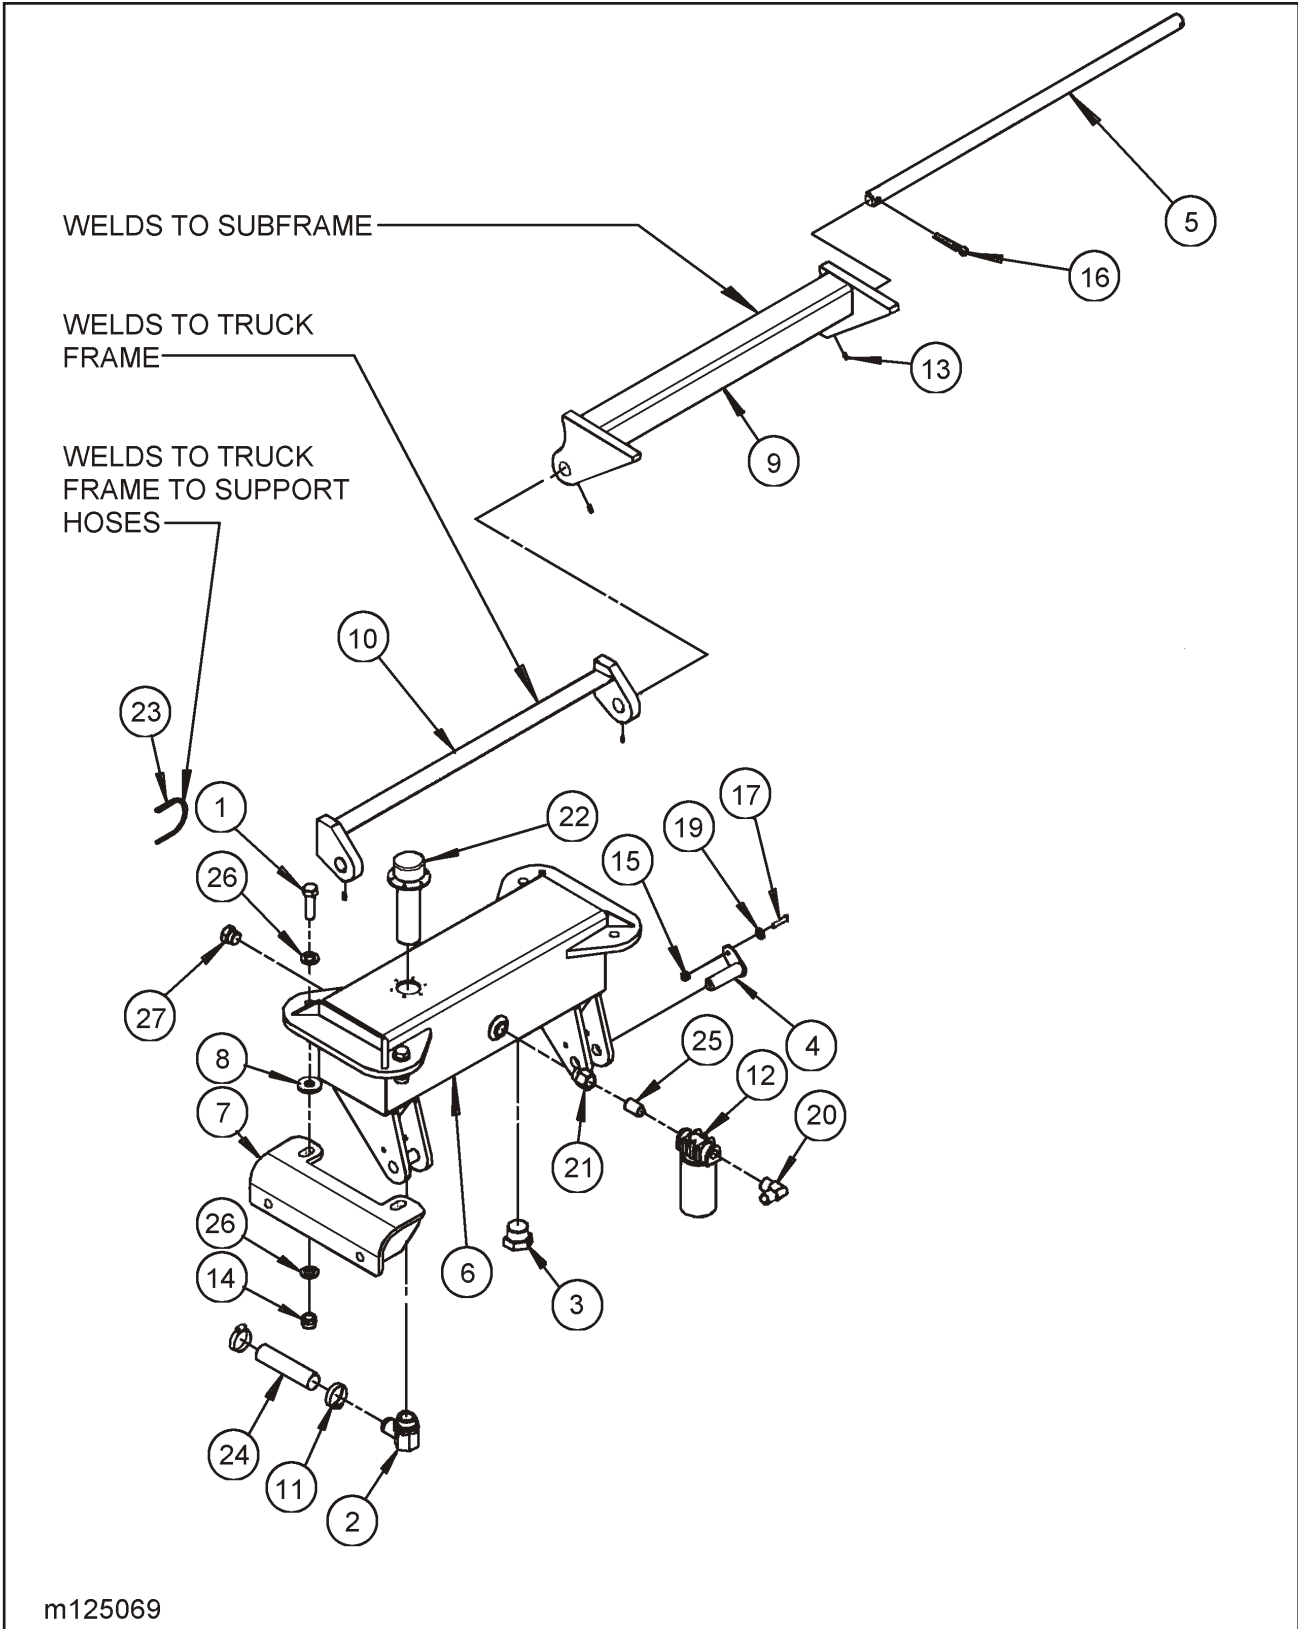

ENGAGED VIEW

DISENGAGED VIEW

m126723

Figure 1-18 Bulkhead Assembly

BULKHEAD ASSEMBLY

ITEM	PART NO.	DESCRIPTION	QTY.
1	127789	BULKHEAD WELDMENT, STEEL GMC 4503 BED MOUNT	1
	127633	BULKHEAD WELDMENT, STEEL GMC BED MOUNT	1
	126725	BULKHEAD WELDMENT, STEEL F550 BED MOUNT	1
	124819	BULKHEAD WELDMENT, STEEL IH BED MOUNT	1
	130634	BULKHEAD WELDMENT, ALUMINUM CHEVY	1
	131052	BULKHEAD WELDMENT, ALUMINUM IH BED MOUNT	1
2	123947	CHANNEL BULKHEAD SUPPORT ALUMINUM	2
	123839	CHANNEL BULKHEAD SUPPORT STEEL	2
3	126382	BOX WELDMENT, REMOTE WINCH	1
4	126383	ROD, REMOTE WINCH 36	1
5	126263	YOKE, 1/2-13	1
6	126384	STOP, TUBE REMOTE WINCH	1
7	126264	HANDLE T TYPE 1/2-13	1
8	30700	GROMMET MOUNT 3"	2
9	30200Y	REFLECTIVE LAMP, YELLOW	2
10	1-343-010007	GROMMET (NOT SHOWN) (130495, 131053)	1
11	1-647-010004117	ROLL PIN, SLOTTED 1/8 X 1	2
12	3-720-010067	SPRING, W/L STOP	1
13	1-861-010032-15	WASHER, FLAT 1/2W	12
14	1-861-010032-11	WASHER, FLAT 3/8W	2
15	1-512-010005-05	NUT, HEX LOCK 3/8-16 GRB	2
16	1-512-010005-09	NUT, HEX LOCK 1/2-13 GRB	6
17	1-512-010005-01	NUT, HEX LOCK 1/4-20 GRB	1
18	1-654-010047-08	SCREW, HEX HEAD CAP 1/4-20 X 1-1/2 GR5	1
19	1-654-010051-03	SCREW, HEX HEAD CAP 3/8-16 X 3/4 GR5	2
20	1-654-010055-05	SCREW, HEX HEAD CAP 1/2-13 X 2 GR5	2
21	1-654-010055-13	SCREW, HEX HEAD CAP 1/2-13 X 4 GR5 (127794,130495,131053)	4
	1-654-010055-15	SCREW, HEX HEAD CAP 1/2-13 X 5 GR5 (126723,126984,127634,127762,127797)	4
22	1-511-010001-05	NUT, HEX JAM 1/2-13	1
23	123506	HARNESS, BULKHEAD	1