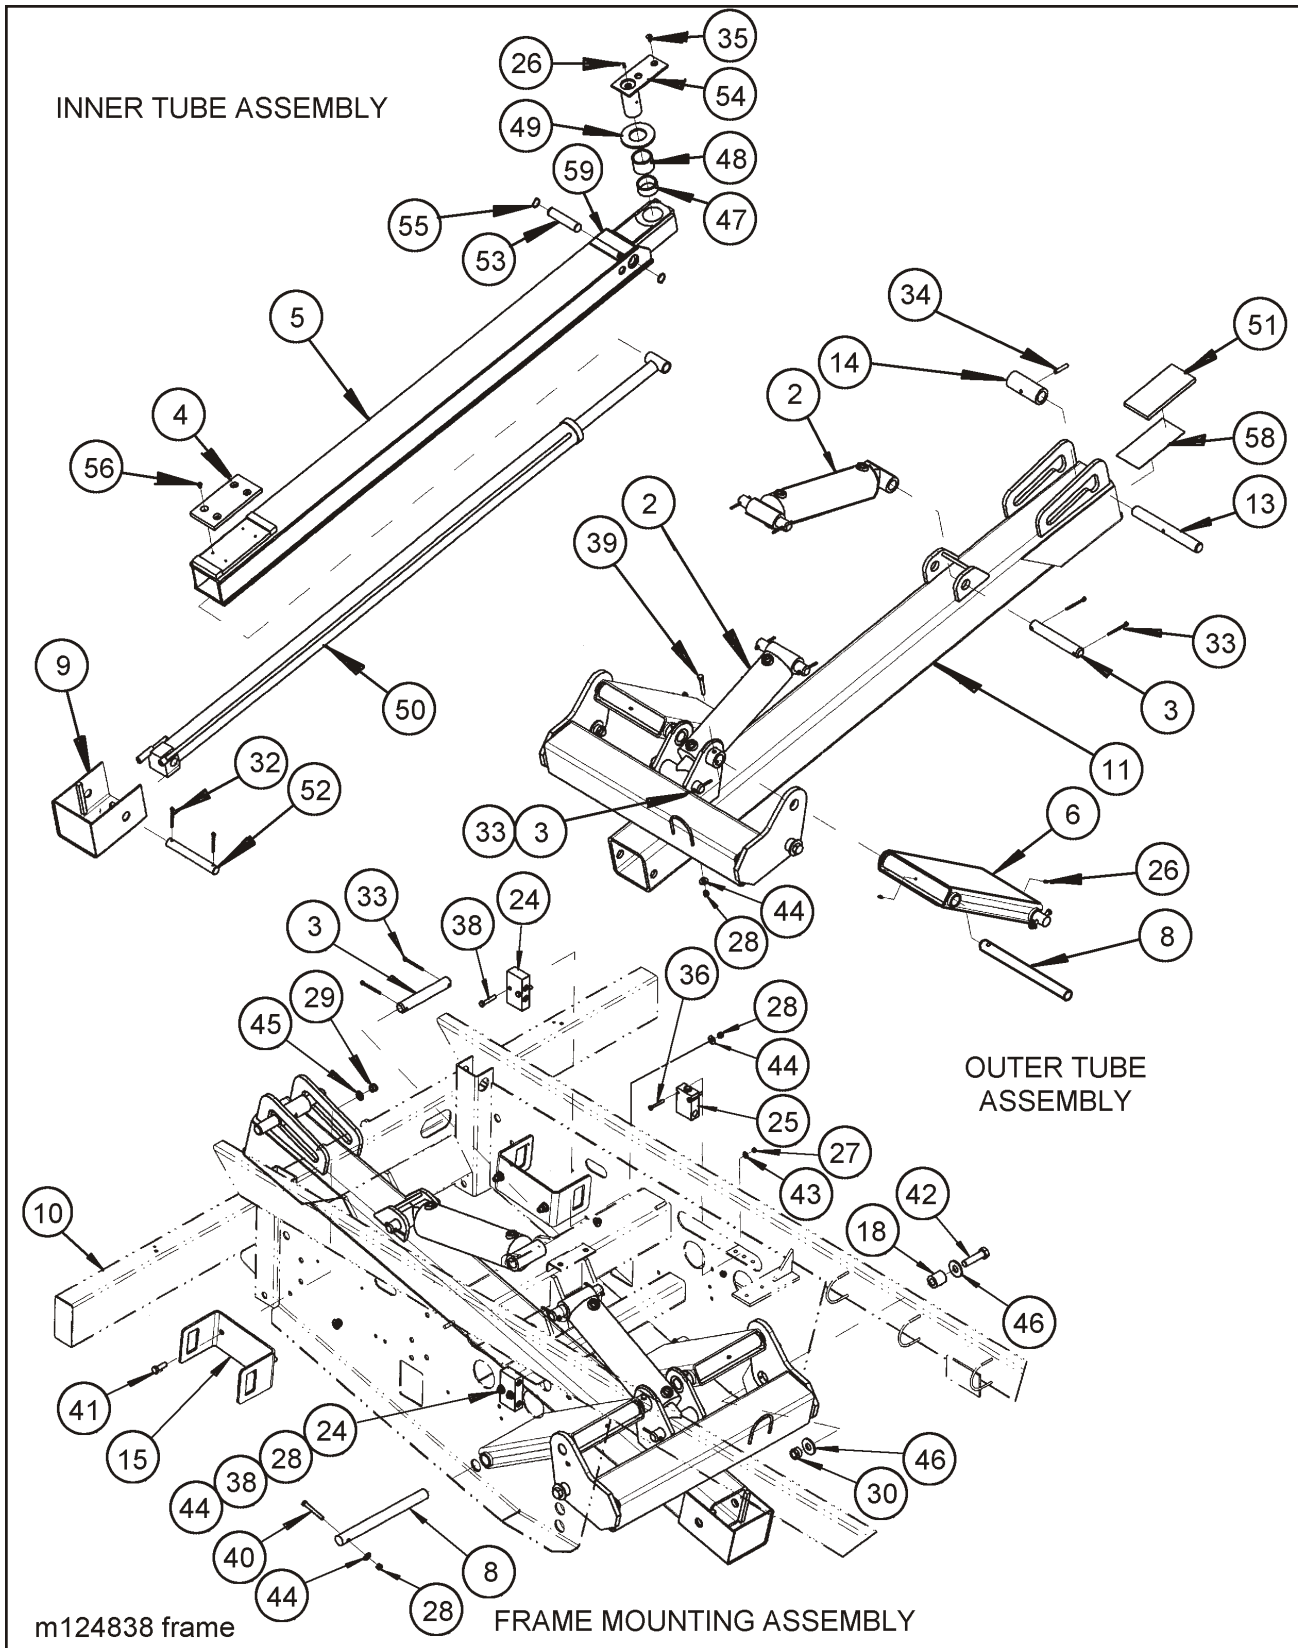

* TOTAL QTY OF 2 USED ON 19' BED; TOTAL QTY OF 4 USED ON 22' BED

** TOTAL QTY OF 2 USED ON 19' BED; NONE USED ON 22' BED

Figure 1-12 Steel Bed Assembly

STEEL BED ASSEMBLY

ITEM	PART NO.	DESCRIPTION	QTY
1	202702-10-8S	ADAPTER #10	2
2	127229	BED WELDMENT, STEEL 22 X 102 FLAT	1
	123768	BED WELDMENT, STEEL 22 X 102	1
3	100560	HOSE ASSEMBLY 1/2 X 56	1
4	123546	HOSE ASSEMBLY 1/2 X 56	1
5	122547	LEVEL WINDER, MODEL I (PRIOR 04/2004)	1
	131644	WINCH TENSIONER INSTALLATION (AFTER 04/2004) (SEE PAGE 1-39)	1
6	3-481-010012	MOTOR, HYDRAULIC 2.8 CI/R 2 BOLT (SEE PAGE 1-38)	1
7	1-512-010007-06	NUT, HEX 5/16-18 GRB	32
8	123828	PLASTIC SLIDE STEEL BED	4
9	1-654-010051-05	SCREW, HEX HEAD CAP 3/8-16 X 1 GR5	2
10	1-654-010051-06	SCREW, HEX HEAD CAP 3/8-16 X 1-1/4 GR5	2
11	129698	SCREW, HEX HEAD CAP 3/8-16 X 4-1/2 GR5	2
12	129697	SCREW, HEX HEAD CAP 3/8-16 X 2-1/4 GR5	2
13	1-654-010034-06	SCREW, HEX SOCKET CTSK 5/16 X 1-1/4	32
14	3-684-010031	SHIM, WINCH 8M	2
15	1-861-010032-09	WASHER, FLAT 5/16W	32
16	1-861-010034-11	WASHER, SPLIT LOCK 3/8	8
17	1-861-010034-10	WASHER, SPLIT LOCK 5/16	32
18	123404	WINCH 9000 LB WIDE DRUM LEVER (SEE PAGE 1-37)	1
19	123025	CABLE, 3/8 W/ HOOK X 50' (STD)	1
	124938	CABLE, 3/8 W/ HOOK X 75' (OPTION) (NOT SHOWN)	1