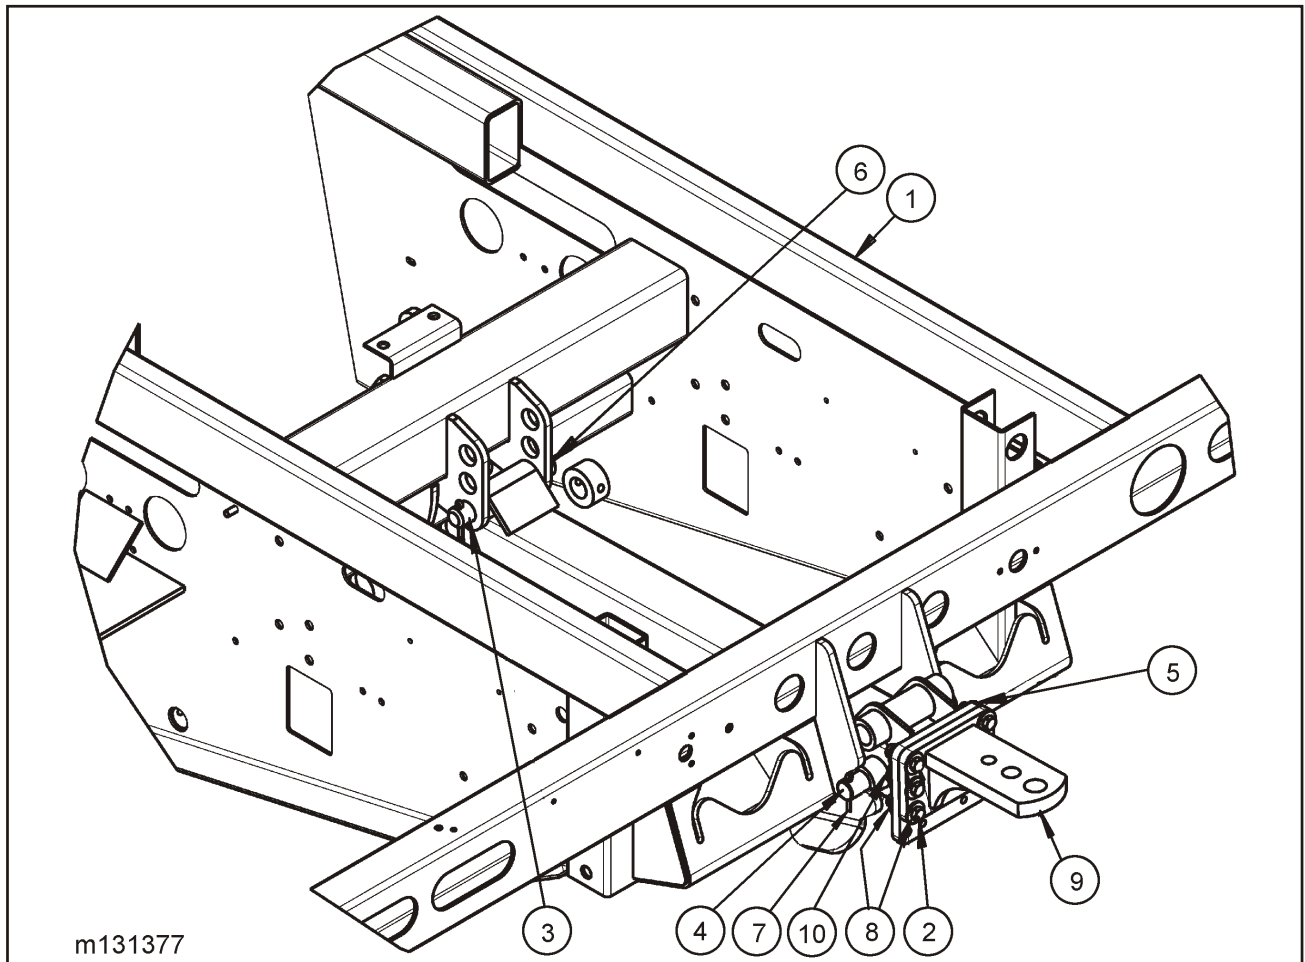

Figure 1-26 Double Ag Hitch Assembly

DOUBLE AG HITCH ASSEMBLY

ITEM	PART NO.	DESCRIPTION	QTY.
	131374	HITCH ASSEMBLY, DOUBLE AG	
1	123732	FRAME WELDMENT, CL MAIN	REF
2	1-654-010055-05	SCREW, HEX HEAD CAP 1/2-13 X 2 GR5	6
3	122555	PIN, CYL W/L LIFT	1
4	116034	PIN, DOUBLE HOLE	1
5	131330	HITCH, UNIVERSAL 2 TON	1
6	1-557-010014	PIN, HAIR 1/4	2
7	1-557-010362-63	PIN, COTTER, 1/4 X 2	2
8	1-861-010032-15	WASHER, FLAT 1/2W	12
9	131375	HITCH WELDMENT DOUBLE CLEVIS	1
10	1-512-010005-09	NUT, HEX LOCK 1/2-13 GRB	6

Figure 1-27 Single Ag/Ball Hitch Assembly

SINGLE AG/BALL HITCH ASSEMBLY

ITEM	PART NO.	DESCRIPTION	QTY.
	131377	HITCH ASSEMBLY, SINGLE AG/BALL	
1	123732	FRAME WELDMENT, CL MAIN	REF
2	1-654-010055-05	SCREW, HEX HEAD CAP 1/2-13 X 2 GR5	6
3	122555	PIN, CYL W/L LIFT	1
4	116034	PIN, DOUBLE HOLE	1
5	131330	HITCH, UNIVERSAL 2 TON	1
6	1-557-010014	PIN, HAIR 1/4	2
7	1-557-010362-63	PIN, COTTER, 1/4 X 2	2
8	1-861-010032-15	WASHER, FLAT 1/2W	12
9	131376	HITCH WELDMENT SINGLE AG/BALL	1
10	1-512-010005-09	NUT, HEX LOCK 1/2-13 GRB	6