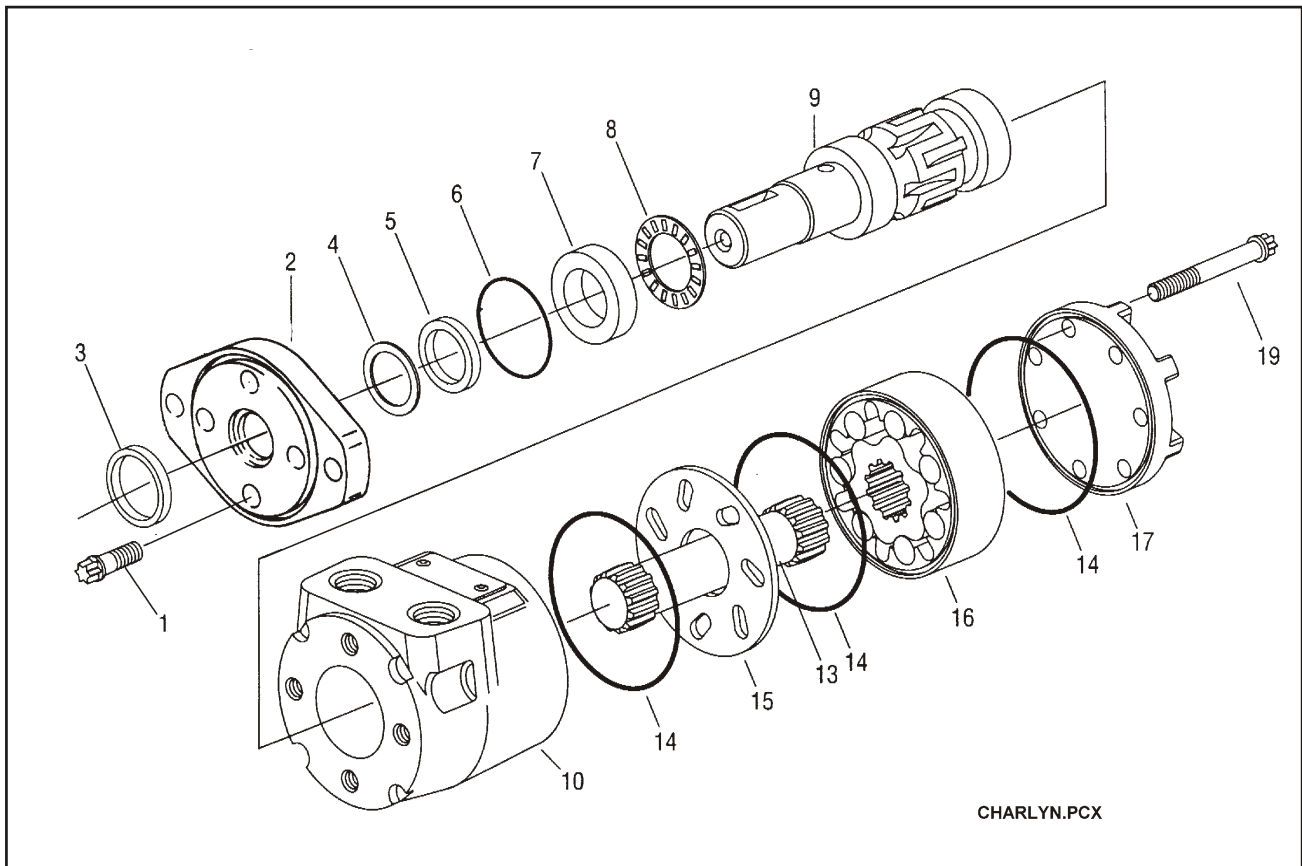

Figure 1-21 9K Winch Items

9K WIDE DRUM WINCH ASSEMBLY

ITEM	PART NO.	DESCRIPTION	QTY.
	123404	WINCH 9000# WORM GEAR (RAMSEY)	
1	300057	ADAPTER	1
3	316083	BEARING CAP	1
4	324161	JAW CLUTCH	1
5	328143	COVER	1
6	332007	DRUM-STD	1
7	334163	GEAR RH 46:1	1
8	338003	HOUSING-CLUTCH	1
9	338273	HOUSING-GEAR	1
10	342018	KEY	1
11	342024	KEY	1
12	342027	KEY	1
13	344008	LEVER, SHAFT	1
14	356902	SHAFT, SHIFT	1
15	357487	SHAFT, DRUM-STD	1
16	368002	WORM RH 46:1	1
17	370001	YOKE	1
18	400001	BALL, POPPET	1
19	402002	BEARING-BALL	2
20	412003	BUSHING	4
21	412045	BUSHING	1
22	414038	HEX HEAD CAPSCREW 1/4-20 X 3/4 GR5	10
23	414045	HEX HEAD CAPSCREW 1/4-20 X 7/8 GR5	4
26	414842	SOCKET HEAD CAPSCREW 1/4-20 X 1-3/4	4
27	414952	SOCKET HEAD CAPSCREW 1/2-13 X 1-1/2 (NOT SHOWN)	2
28	416040	SETSCREW, 5/16-18 X 1/4 SOC HEADLESS	1
29	416059	SETSCREW, 3/8-16 X 1/2 SOC HEADLESS	1
30	416084	SETSCREW, 1/4-20 X 1/2 SQ HEAD CUP POINT	1
31	416109	SETSCREW, 5/16-18 X 1/2 SQ HEAD CUP POINT	1
33	418218	LOCKWASHER, 1/2 (NOT SHOWN)	2
34	431008	COUPLING	1
35	438014	DISC-BRAKE	2
36	442184	GASKET	2
37	442205	GASKET	1
38	450006	KEY-BARTH	2
39	450016	KEY-BARTH	4
40	456006	FITTING, LUBE	2
41	456008	FITTING-RELIEF	1
43	468002	REDUCER	1
44	468011	PIPE PLUG	2
45	470033	SPIRAL PIN	1
46	472013	PLASTIC PLUG	1
47	486009	OIL SEAL	1
48	486017	OIL SEAL	1
49	494001	SPRING	1
50	494002	SPRING	2
51	518014	THRUST WASHER	1
52	518015	THRUST WASHER	2