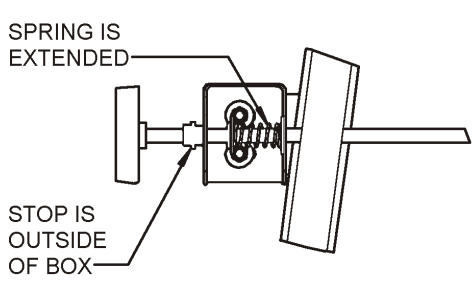

132098 PACKING KIT (CONTAINS ALL SEALS AND O-RINGS)

Figure 1-17 2-1/2 x 63 Hydraulic Cylinder Assembly

CYLINDER, HYDRAULIC 2-1/2 X 63

ITEM	PART NO.	DESCRIPTION	QTY.
	3-242-010111	CYLINDER, HYDRAULIC 2-1/2 X 63	
1	132099	PISTON ROD	1
2	----	BUTT & TUBE ASSEMBLY	1
3	132100	PISTON	1
4	132101	GLAND	1
5	132102	GLAND CAP	1
6	220000208	LOCKNUT	1
7	125565	GREASE ZERK	2
	PMCK-AG-597	PACKING KIT (CONTAINS ALL SEALS AND O-RINGS)	