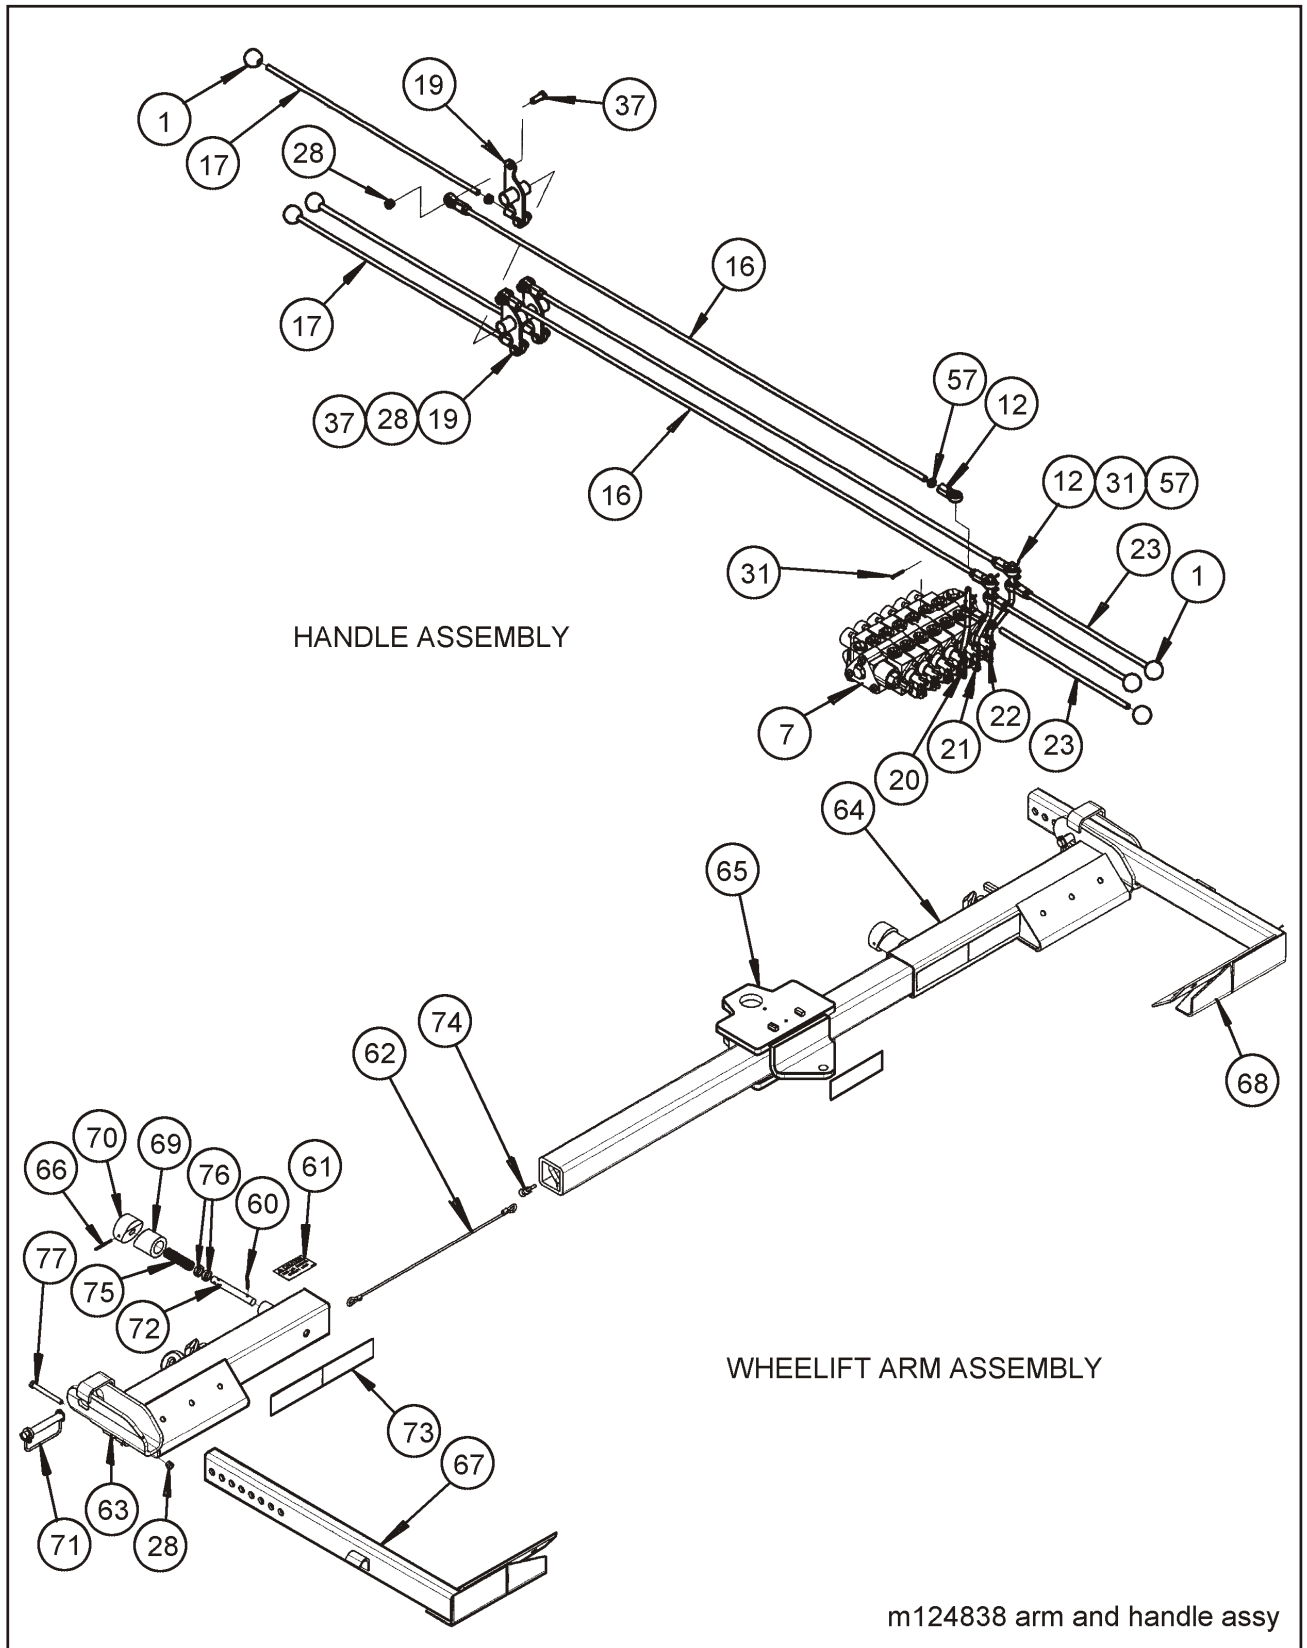

m124838 arm and handle assy

Figure 1-14 Wheelift Assembly (2 of 2)

WHEELIFT ASSEMBLY

ITEM	PART NO.	DESCRIPTION	QTY.		
	124839	WHEELIFT ASSEMBLY	*		
	124840	WHEELIFT ASSEMBLY FRONT TILT		*	
	124841	WHEELIFT ASSEMBLY PINNED FRONT			*
1	95	KNOB	4	2	--
2	122434	CYLINDER, 4 X 10 (SEE PAGE 1-28)	1	1	--
3	122555	PIN, CYLINDER W/L LIFT	2	2	--
4	122570	GLIDE NYLATRON TOP IN W/L	1	--	--
5	122571	TUBE, INNER W/L WELDMENT	1	--	--
6	122652	STIFFARM WELDMENT W/L	--	2	--
7	122666	VALVE, HYDRAULIC 6 SPOOL 2500 PSI (SEE PAGE 1-11)	REF	REF	REF
8	122669	PIN, STIFFARM W/L	--	4	--
9	122918	SHIELD END W/L CYLINDER	1	--	--
10	122941	FRAME WELDMENT, MAIN	REF	REF	REF
11	123059	TUBE, OUTER W/L WELDMENT	1	--	--
12	123717	ROD END, BALL JOINT 3/8	8	4	--
13	123733	PIN, W/L SAFETY	1	--	--
14	123734	TUBE, CENTER W/L SAFETY	1	--	--
15	123743	SUPPORT, STORAGE L-ARM	2	--	--
16	123745	ROD, CONTROL MIDDLE	2	1	--
17	123746	ROD, CONTROL RH	2	1	--
18	123806	TUBE, ROUND 1-1/2 X 13/16 X 1-9/16	--	--	2
19	123881	CONTROL WELDMENT ROD RH	2	1	--
	*123764	TUBE SPACER RH CONTROLS (NOT SHOWN)			1
20	123932	HANDLE, VALVE CONTROL CTR	1	1	--
21	123933	HANDLE, VALVE CONTROL 2CD	1	--	--
22	123934	HANDLE, VALVE CONTROL OUTER	1	--	--
23	123935	ROD, CONTROL LH	2	1	--
24	124696	VALVE, CHECK DBL PILOT (NO PIECE PARTS)	1	1	--
25	124697	VALVE, CHK SINGLE PIVOT (NO PIECE PARTS)	1	--	--
26	1-298-010001-1	FITTING, GREASE 1/4-28	1	4	2
27	1-512-010005-01	NUT, HEX LOCK 1/4-20 GRB	2	--	--
28	1-512-010005-05	NUT, HEX LOCK 3/8-16 GRB	10	6	--
29	1-512-010005-09	NUT, HEX LOCK 1/2-13 GRB	4	--	--
30	1-512-010005-15	NUT, HEX LOCK 3/4-10 GRB	--	--	2
31	1-557-010362-20	PIN, COTTER 3/32 X 1	8	4	--
32	1-557-010362-63	PIN, COTTER 1/4 X 2	2	--	--
33	1-557-010362-65	PIN, COTTER 1/4 X 2-1/2	4	4	--
34	1-647-010004255	ROLL PIN, SLOTTED 3/8 X 2	1	--	--
35	1-654-010034-03	SCREW, HEX SOCKET CTSK 5/16 X 3/4	1	--	--
36	1-654-010047-10	SCREW, HEX HEAD CAP 1/4-20 X 2 GR5	2	--	--
37	1-654-010051-05	SCREW, HEX HEAD CAP 3/8-16 X 1 GR5	4	2	--
38	1-654-010051-09	SCREW, HEX HEAD CAP 3/8-16 X 2 GR5	2	2	--
39	1-654-010051-11	SCREW, HEX HEAD CAP 3/8-16 X 2-1/2 GR5	--	2	--
40	1-654-010051-13	SCREW, HEX HEAD CAP 3/8-16 X 3 GR5	--	2	--
41	1-654-010055-03	SCREW, HEX HEAD CAP 1/2-13 X 1-1/2 GR5	4	--	--
42	1-654-010061-09	SCREW, HEX HEAD CAP 3/4-10 X 3 GR5	--	--	2
43	1-861-010032-07	WASHER, FLAT 1/4W	2	--	--