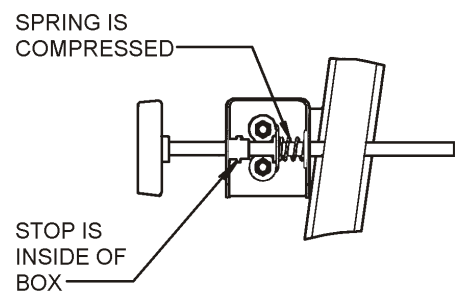

DISENGAGED VIEW