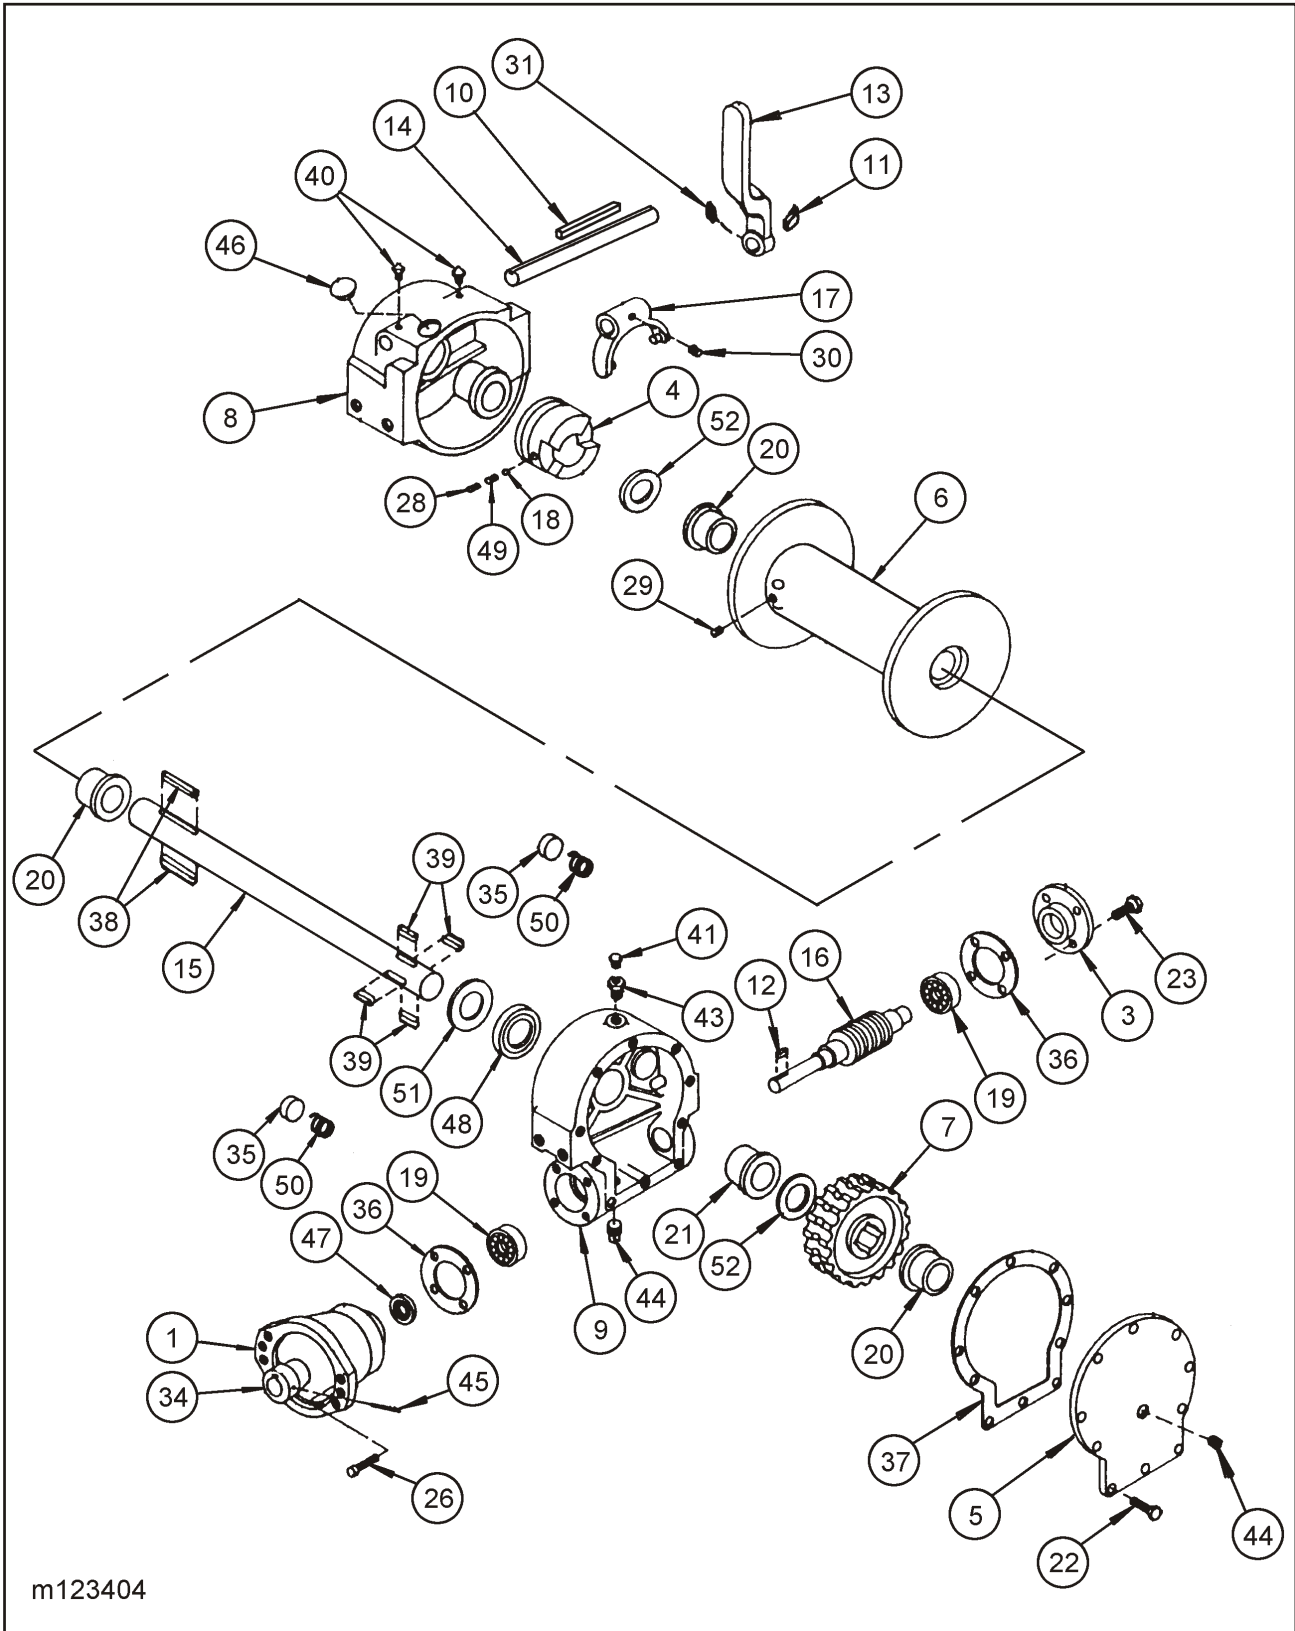

m125016

Figure 1-20 Bed Brackets and Miscellaneous Items

BED BRACKETS AND MISCELLANEOUS ITEMS

ITEM	PART NO.	DESCRIPTION	QTY.
	125016	ALUMINUM BED BRACKETS AND MISCELLANEOUS ITEMS	
	127631	STEEL BED BRACKETS AND MISCELLANEOUS ITEMS	
1	1-511-010001-14	NUT, HEX JAM 1-1/2 12	2
2	1-512-010007-05	NUT, HEX 1/4-20 GRB	4
3	1-654-010047-06	SCREW, HEX HEAD CAP 1/4-20 X 1 GR5 (125016)	2
	1-654-010047-04	SCREW, HEX HEAD CAP 1/4-20 X 3/4 GR5 (127631)	2
4	1-654-010051-07	SCREW, HEX HEAD CAP 3/8-16 X 1-1/2 GR5	7
5	1-654-010055-05	SCREW, HEX HEAD CAP 1/2-13 X 2 GR5	6
6	1-654-010059-07	SCREW, HEX HEAD CAP 5/8-11 X 2-1/2 GR5	4
7	1-654-010059-13	SCREW, HEX HEAD CAP 5/8-11 X 4 GR5	4
8	1-861-010034-09	WASHER, SPLIT LOCK 1/4	2
9	1-512-010005-05	NUT, HEX LOCK 3/8-16 GRB	7
10	1-512-010005-09	NUT, HEX LOCK 1/2-13 GRB	6
11	1-512-010005-13	NUT, HEX LOCK 5/8-11 GRB	8
12	1-861-010032-07	WASHER, FLAT 1/4W	4
13	1-861-010032-11	WASHER, FLAT 3/8W	2
14	1-861-010032-15	WASHER, FLAT 1/2W	6
15	1-861-010032-19	WASHER, FLAT 5/8W	12
16	122482	SUPPORT, NYLATRON FRONT BED	2
17	122984	STOP, ALUMINUM BED TILT (125016)	1
	123522	STOP, STEEL BED TILT (127631)	1
18	123277	BRACKET, SUPPORT E-CHAIN END (125016)	1
19	123279	ANCHOR, SUPPORT FRONT BED	2
20	123282	SUPPORT WELDMENT, FRONT BED	1
21	123529	ANCHOR, SUPPORT FRONT BED BOTTOM	2
22	3-014-010129	ANCHOR, CYLINDER BED BOLT-ON (125016)	1
	3-014-010186	ANCHOR, CYLINDER BED BOLT-ON STEEL (127631)	1
23	3-181-010007	HOSE CLAMP, TOP PLATE (125016)	5
24	3-181-010008	BOTTOM HOSE CLAMP (125016)	5