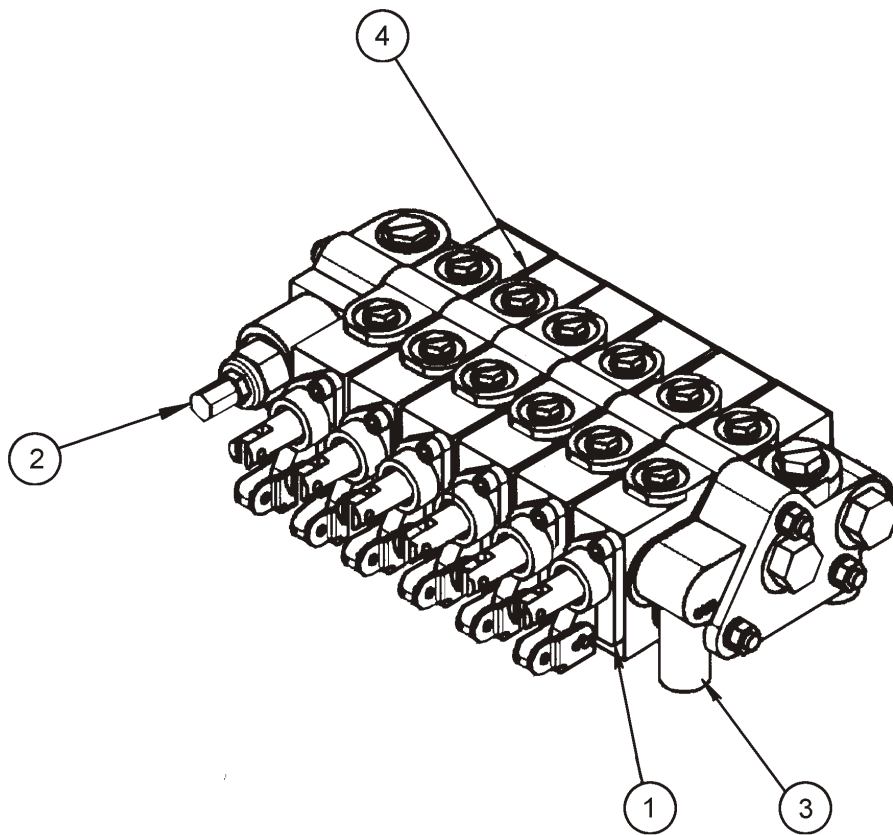

Figure 1-4 Hydraulic Valve Control Assembly

HYDRAULIC VALVE CONTROL ASSEMBLY

ITEM	PART NO.	DESCRIPTION	QTY.
	125070	FRAME ASSEMBLY	
1	95	KNOB	4
2	122906	BALL KNOB 1-3/8 RED W/ 3/8-24	2
3	123081	ROD NYLATRON 3/8 RD X 16-5/8	1
4	123717	ROD END, BALL JOINT 3/8	12
5	123745	ROD, CONTROL MIDDLE	3
6	123746	ROD, CONTROL RH	3
7	123801	STOP, TUBE HYD TILT	1
8	123802	STOP, ROD HYD TILT	1
9	123881	CONTROL WELDMENT ROD RH	3
10	123932	HANDLE, VALVE CONTROL CENTER	1
11	123933	HANDLE, VALVE CONTROL 2CD	1
12	123934	HANDLE, VALVE CONTROL OUTER	1
13	123935	ROD, CONTROL LH	3
14	1-557-010362-20	PIN, COTTER 3/32 X 1	12
15	1-557-010362-63	PIN, COTTER 1/4 X 2	2
16	1-512-010005-05	NUT, HEX LOCK 3/8-16 GRB	6
17	1-654-010051-05	SCREW, HEX HEAD CAP 3/8-16 X 1 GR5	6

Figure 1-5 3 x 108 Hydraulic Cylinder Assembly

CYLINDER, HYDRAULIC 3 X 108

ITEM	PART NO.	DESCRIPTION	QTY.
	122285	CYLINDER, HYDRAULIC 3 X 108	
1	131096	PISTON ROD	1
2	----	BUTT & TUBE ASSEMBLY	1
3	131097	PISTON	1
4	131098	GLAND	1
5	131099	SPACER	1
6	220000212	LOCKNUT 1-3/8 - 12	1
7	200300040	PORT PLUG	2
	122357	PACKING KIT (CONTAINS ALL SEALS AND O-RINGS)	

Figure 1-6 4 x 20 Hydraulic Cylinder Assembly

HYDRAULIC CYLINDER, 4 X 20

ITEM	PART NO.	DESCRIPTION	QTY.
	123739	CYLINDER, HYDRAULIC 4 X 20	1
1	131201	PISTON ROD	1
2	----	BUTT AND TUBE ASSEMBLY	1
3	131202	PISTON	1
4	081500032	GLAND	1
5	220000210	LOCKNUT	1
	PMCK-8300	PACKING KIT (CONTAINS ALL NECESSARY SEALS AND O-RINGS)	