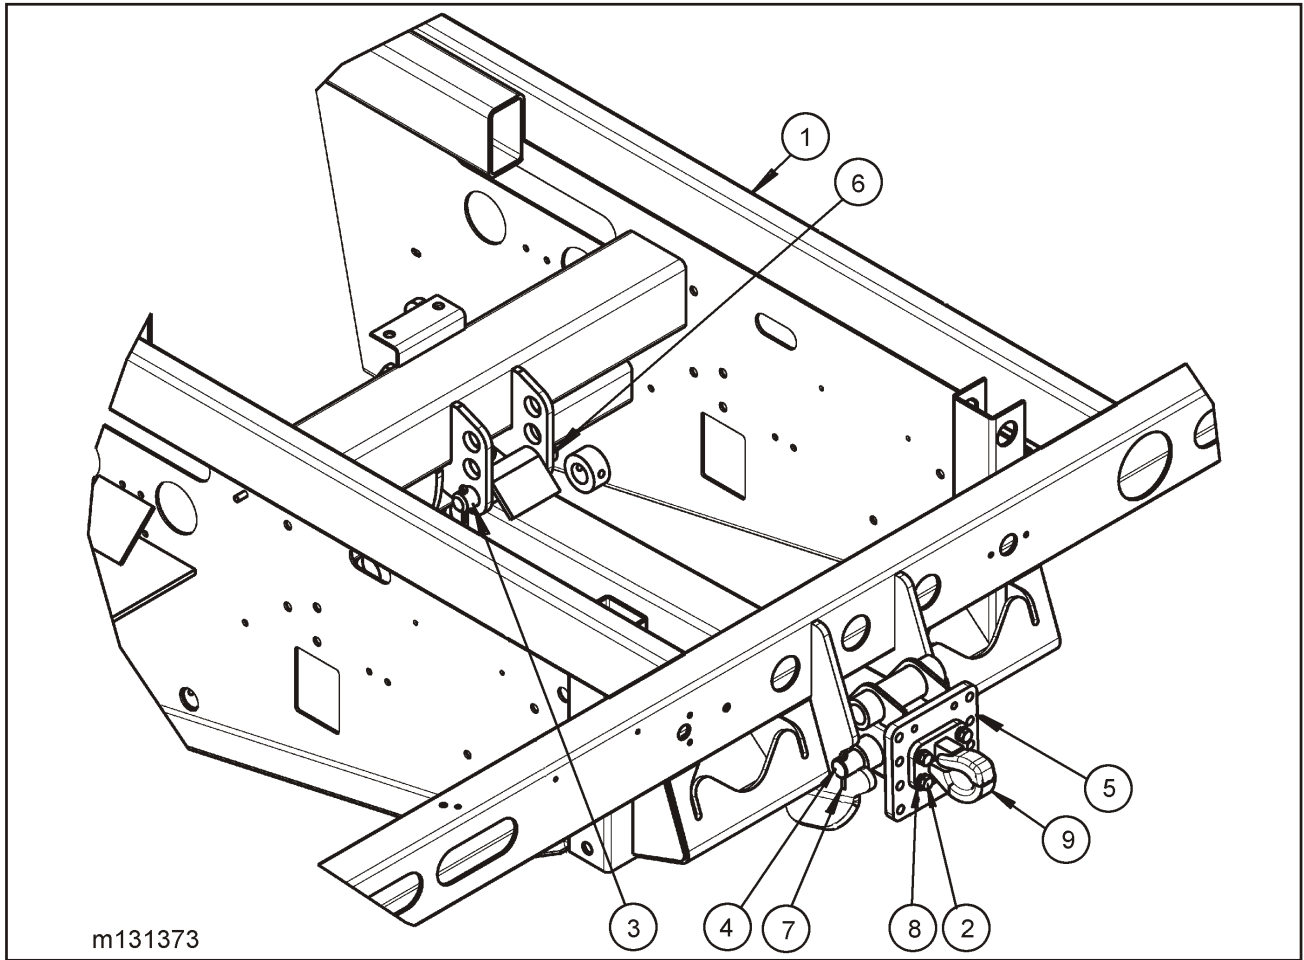

m131373

Figure 1-25 2 Ton Pintle Hitch Assembly

2 TON PINTLE HITCH ASSEMBLY

ITEM	PART NO.	DESCRIPTION	QTY.
	131373	HITCH ASSEMBLY, 2 TON PINTLE	
1	123732	FRAME WELDMENT, CL MAIN	REF
2	120581	SCREW, HEX HEAD CAP 1/2-13 X 1-1/4 GR8	4
3	122555	PIN, CYL W/L LIFT	1
4	116034	PIN, DOUBLE HOLE	1
5	131330	HITCH, UNIVERSAL 2 TON	1
6	1-557-010014	PIN, HAIR 1/4	2
7	1-557-010362-63	PIN, COTTER, 1/4 X 2	2
8	1-861-010034-13	WASHER, SPLIT LOCK 1/2	4
9	231-5694	HOOK, PINTLE W/ CHAIN T60 AOL	1