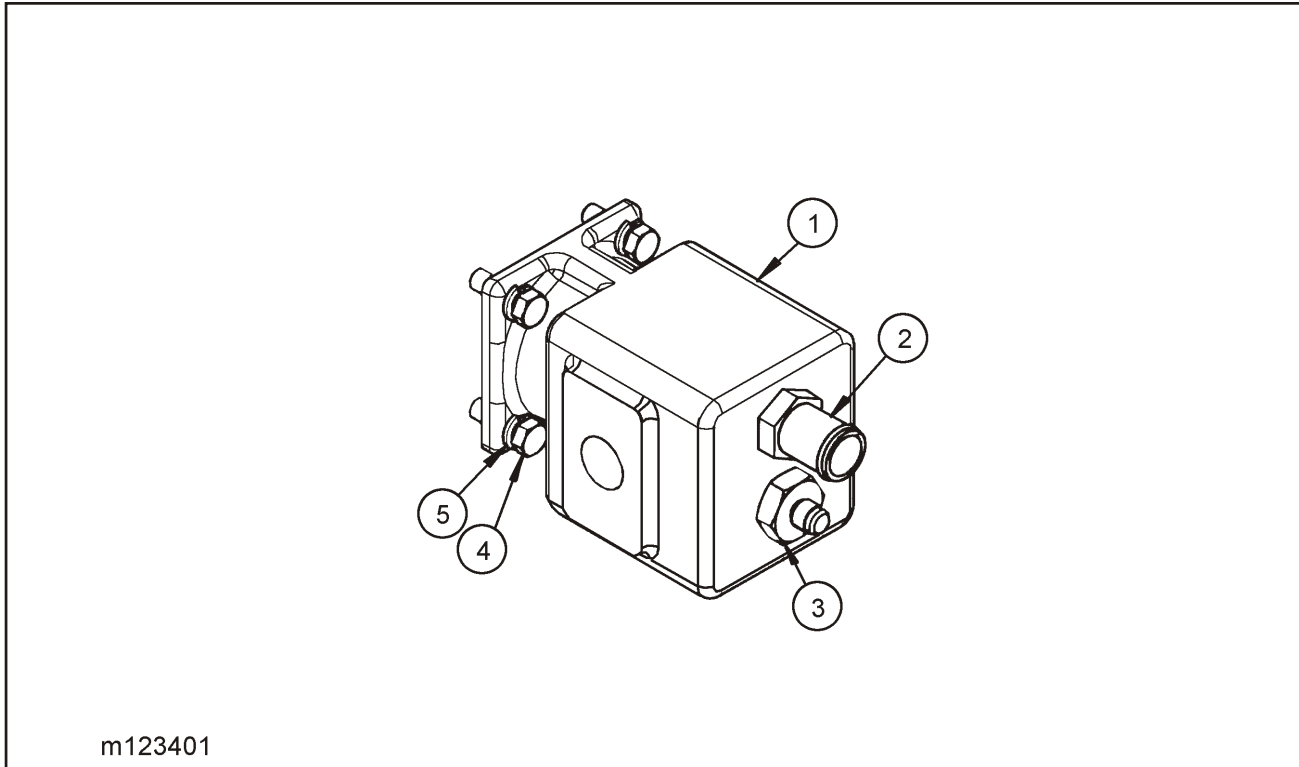

Figure 1-23 Winch Tensioner Installation (After 04/2004)

WINCH TENSIONER INSTALLATION (AFTER 04/2004)

ITEM	PART NO.	DESCRIPTION	QTY.
	131644	WINCH TENSIONER INSTALLATION 9M LND	
1	122979	MOUNT, WINCH WELDMENT	REF
2	123404	WINCH, 9000 LB WIDE DRUM LEVER	REF
3	131642	WINCH TENSIONER WELDMENT 9M	1
4	3-720-010010	SPRING, COMPRESSION	1
5	1-861-010032-15	WASHER, FLAT 1/2W	6
6	1-654-010055-20	SCREW, HEX HEAD CAP 1/2-13 X 7-1/2 GR5	1
7	1-654-010055-03	SCREW, HEX HEAD CAP 1/2-13 X 1-1/2 GR5	2
8	1-512-010005-09	NUT, HEX LOCK 1/2-13 GRB	3