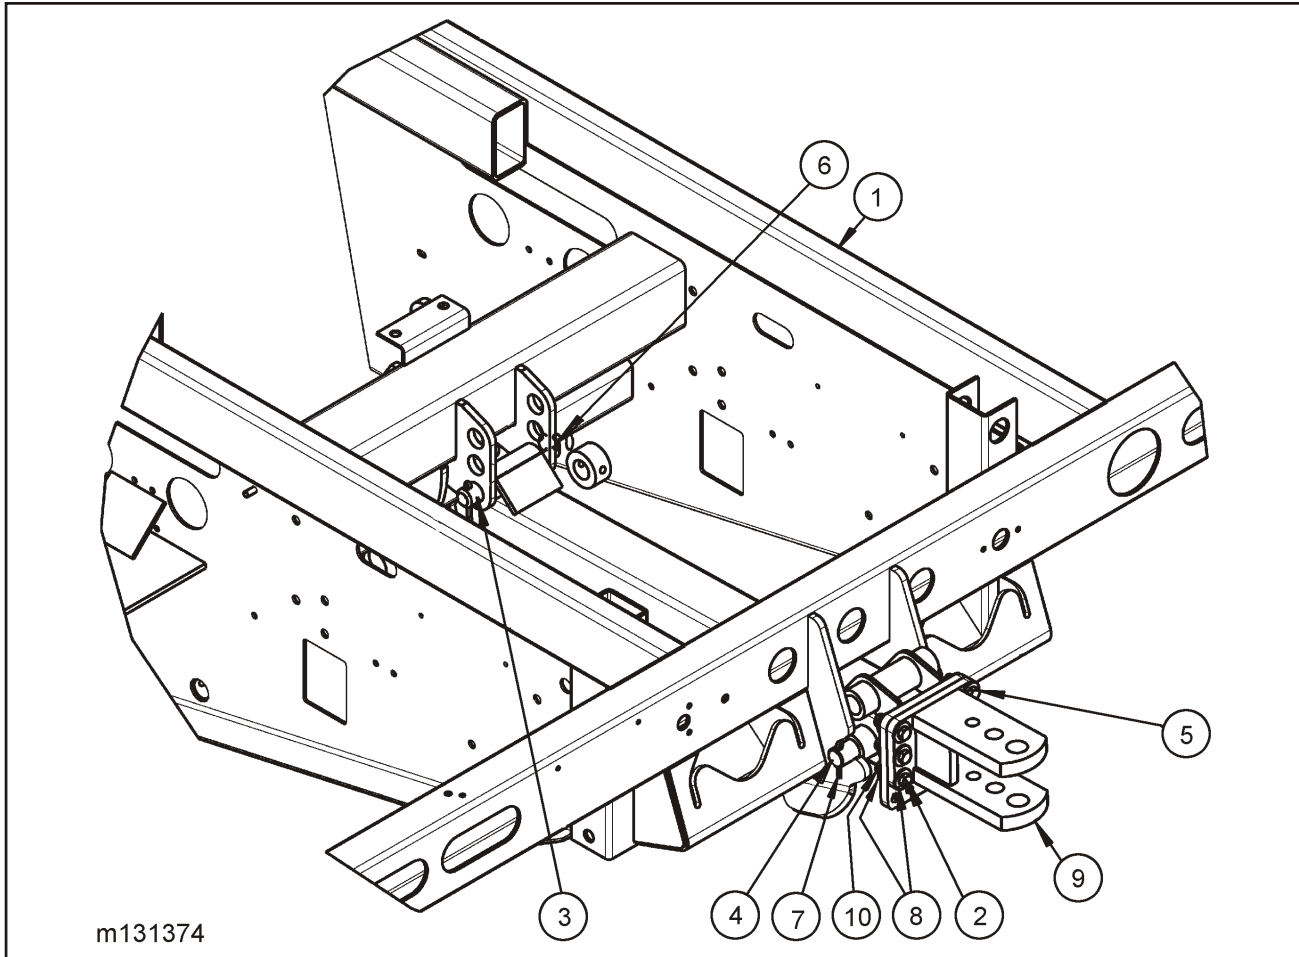

m131373

Figure 1-25 2 Ton Pintle Hitch Assembly

2 TON PINTLE HITCH ASSEMBLY

ITEM	PART NO.	DESCRIPTION	QTY.
	131373	HITCH ASSEMBLY, 2 TON PINTLE	
1	123732	FRAME WELDMENT, CL MAIN	REF
2	120581	SCREW, HEX HEAD CAP 1/2-13 X 1-1/4 GR8	4
3	122555	PIN, CYL W/L LIFT	1
4	116034	PIN, DOUBLE HOLE	1
5	131330	HITCH, UNIVERSAL 2 TON	1
6	1-557-010014	PIN, HAIR 1/4	2
7	1-557-010362-63	PIN, COTTER, 1/4 X 2	2
8	1-861-010034-13	WASHER, SPLIT LOCK 1/2	4
9	231-5694	HOOK, PINTLE W/ CHAIN T60 AOL	1