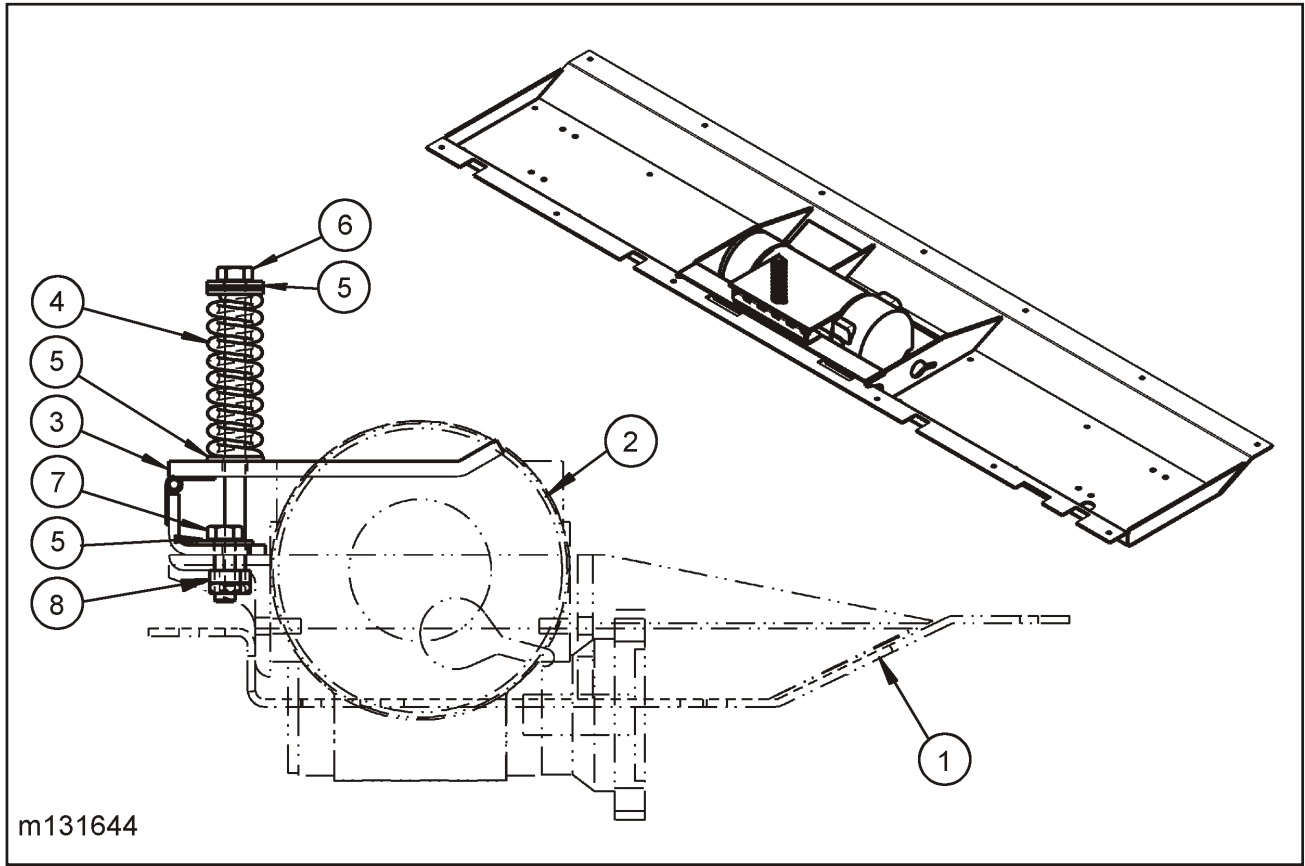

Figure 1-22 Winch Motor Assembly

WINCH MOTOR ASSEMBLY

ITEM	PART NO.	DESCRIPTION	QTY.
	3-481-010012	MOTOR HYDR 2.8 CI/R 2 BOLT	1
1	16292-088	SCREW CAP	4
2	22000-001	FLANGE MOUNTING (2 BOLT)	1
3	*9121-002	SEAL EXCLUSION	1
4	*22002-000	WASHER BACKUP	1
5	*9057-014	SEAL PRESSURE	1
6	*9091-001	SEAL	1
7	7462-000	RACE THRUST BEARING	1
8	7537-000	BEARING THRUST NEEDLE	1
9	7360-001	SHAFT STRAIGHT W/ WOODRUFF KEY	1
	14193-000	WOODRUFF KEY	1
10	201285-001	HOUSING O-RING PORTS	1
13	20111-002	DRIVE	1
14	*9086-005	SEAL	3
15	22808-000	PLATE SPACER	1
16	22801-004	GEROLER	1
17	23986-001	CAP END	1
19	1694-188	SCREW CAP	7
	60564-000	SEAL KIT (INCLUDES ITEMS MARKED *)	1