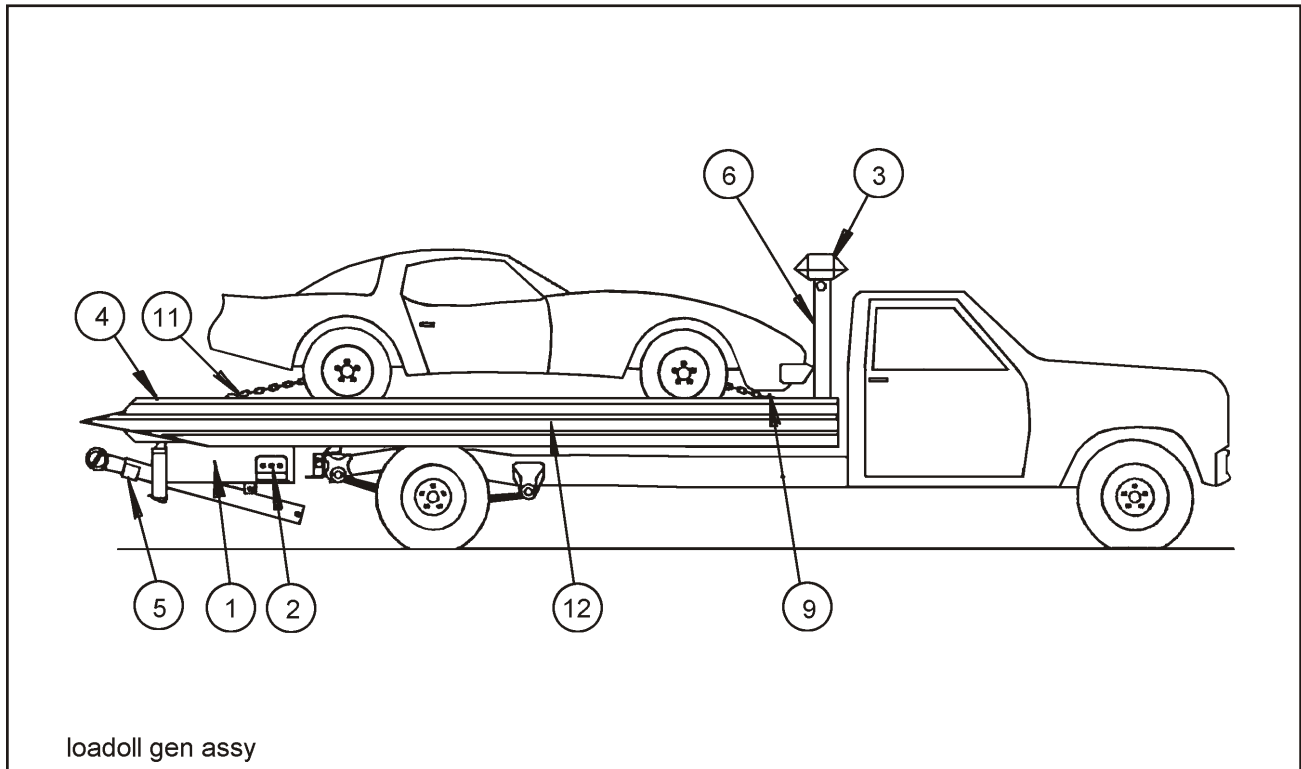

**TWO TON
LOADOLL
PARTS MANUAL**

**1900 North Street
Marysville, KS 66508
(785)562-5381**

Figure 1-1 General Assembly

GENERAL ASSEMBLY

ITEM	PART/PAGE NO.	DESCRIPTION	QTY.
1	1-2 - 1-3	FRAME ASSEMBLY	1
2	1-4 - 1-13	HYDRAULIC ASSEMBLIES	1
3	1-14 - 1-17	ELECTRICAL ASSEMBLY	1
4	1-18 - 1-21	BED ASSEMBLIES	1
5	1-22 - 1-29	WHEELIFT ASSEMBLIES	1
6	1-30 - 1-31	BULKHEAD ASSEMBLY	1
7	1-32 - 1-33	WET KIT AND FRAME BRACKET ASSEMBLY (NOT SHOWN)	1
8	1-34 - 1-35	BED BRACKETS AND MISC. ITEMS (NOT SHOWN)	1
9	1-36 - 1-39	WINCH ITEMS	1
10	1-40	PTO PUMP ASSEMBLY (NOT SHOWN)	1
11	1-41 - 1-51	HITCH, SIDERAIL, TIE DOWN, AND TOOLBOX ASSEMBLIES	1
12	1-52 - 1-53	DECAL INSTALLATION	1
*13	3-482-010107	MOUNT, PTO CABLE	1
	124858	SUPPORT, AIR SHIFT PTO UNIV	1
*14	1-861-010032-09	WASHER, FLAT 5/16W	4
*15	5/16-24 HFLN	NUT, HEX LOCK 5/16-24	4
	1-512-010005-03	NUT, HEX LOCK 5/16-18 GRB	4
*16	5/16-24X1 CS	SCREW, HEX HEAD CAP 5/16-24 X 1 GR5	4
	1-654-010049-05	SCREW, HEX HEAD CAP 5/16-18 X 1 GR5	4