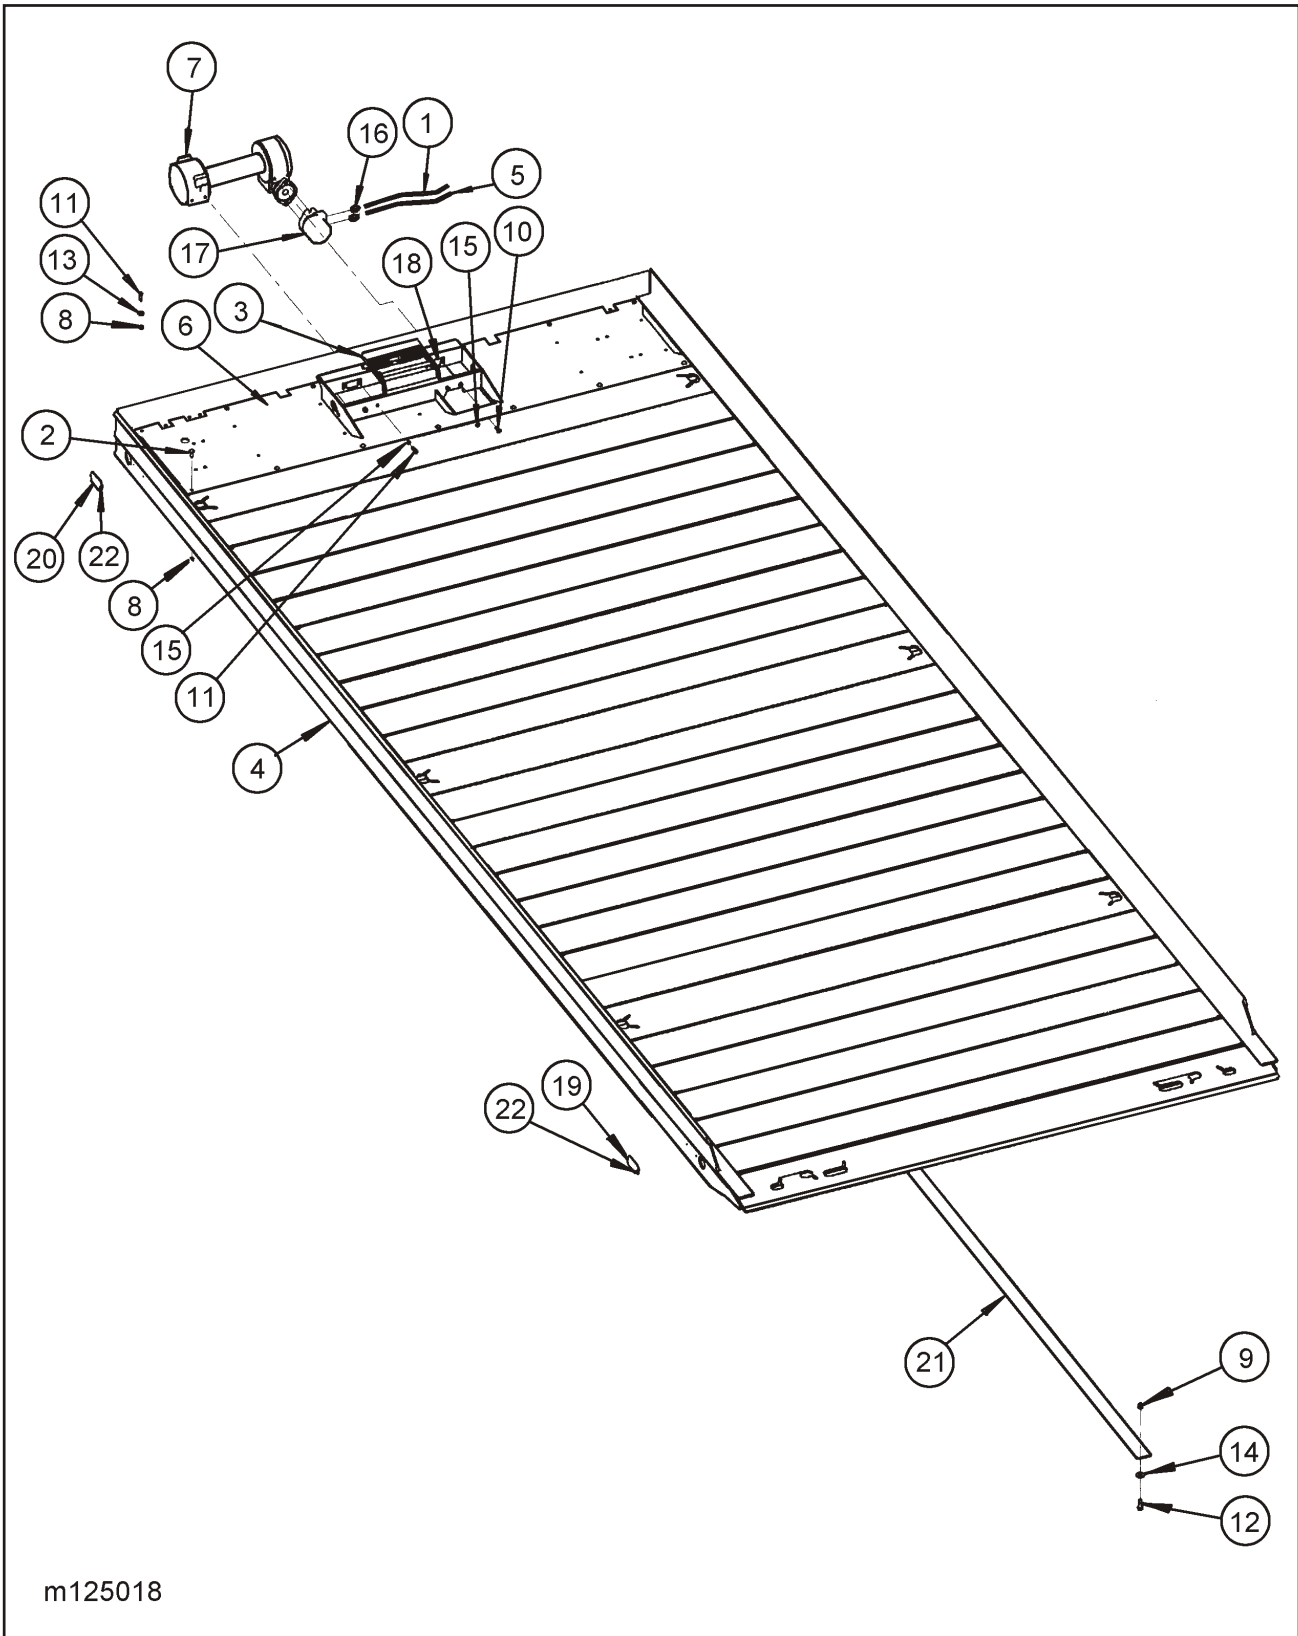

ELECTRICAL SYSTEM

ITEM	PART NO.	DESCRIPTION	QTY.
44	64181	RECT QUARTZ HALOGEN LAMP	1
45	123978	LIGHT BAR SWITCH PANEL (PETERBUILT/KENWORTH)	1
	123955	LIGHT BAR SWITCH PANEL (CHEVY C6500, FORD 550/650)	1
	123956	LIGHT BAR SWITCH PANEL (OLD STYLE I.H. 4700)	1
	123957	LIGHT BAR SWITCH PANEL (OLD FREIGHTLINER)	1
	123958	LIGHT BAR SWITCH PANEL (I.H. 4300, PTO LIGHT)	1
	123959	LIGHT BAR SWITCH PANEL (I.H. 4300, PTO SWITCH)	1
	123960	LIGHT BAR SWITCH PANEL (UNIVERSAL BOX STYLE, 4 FUNCTION, UNDER DASH, FORD 650) (LIGHT BAR SWITCH PANEL LOCATED INSIDE CAB)	1
46	60202R	LAMP, STOP TAIL 3 X 7 RED	2
47	3-272-010010	CONNECTOR ELECT 4 POLE MALE (THIS CONNECTOR DOES NOT COME WITH THE UNIT. IT IS WHAT PLUGS INTO THE FEMALE CONNECTOR ON UNIT.)	1